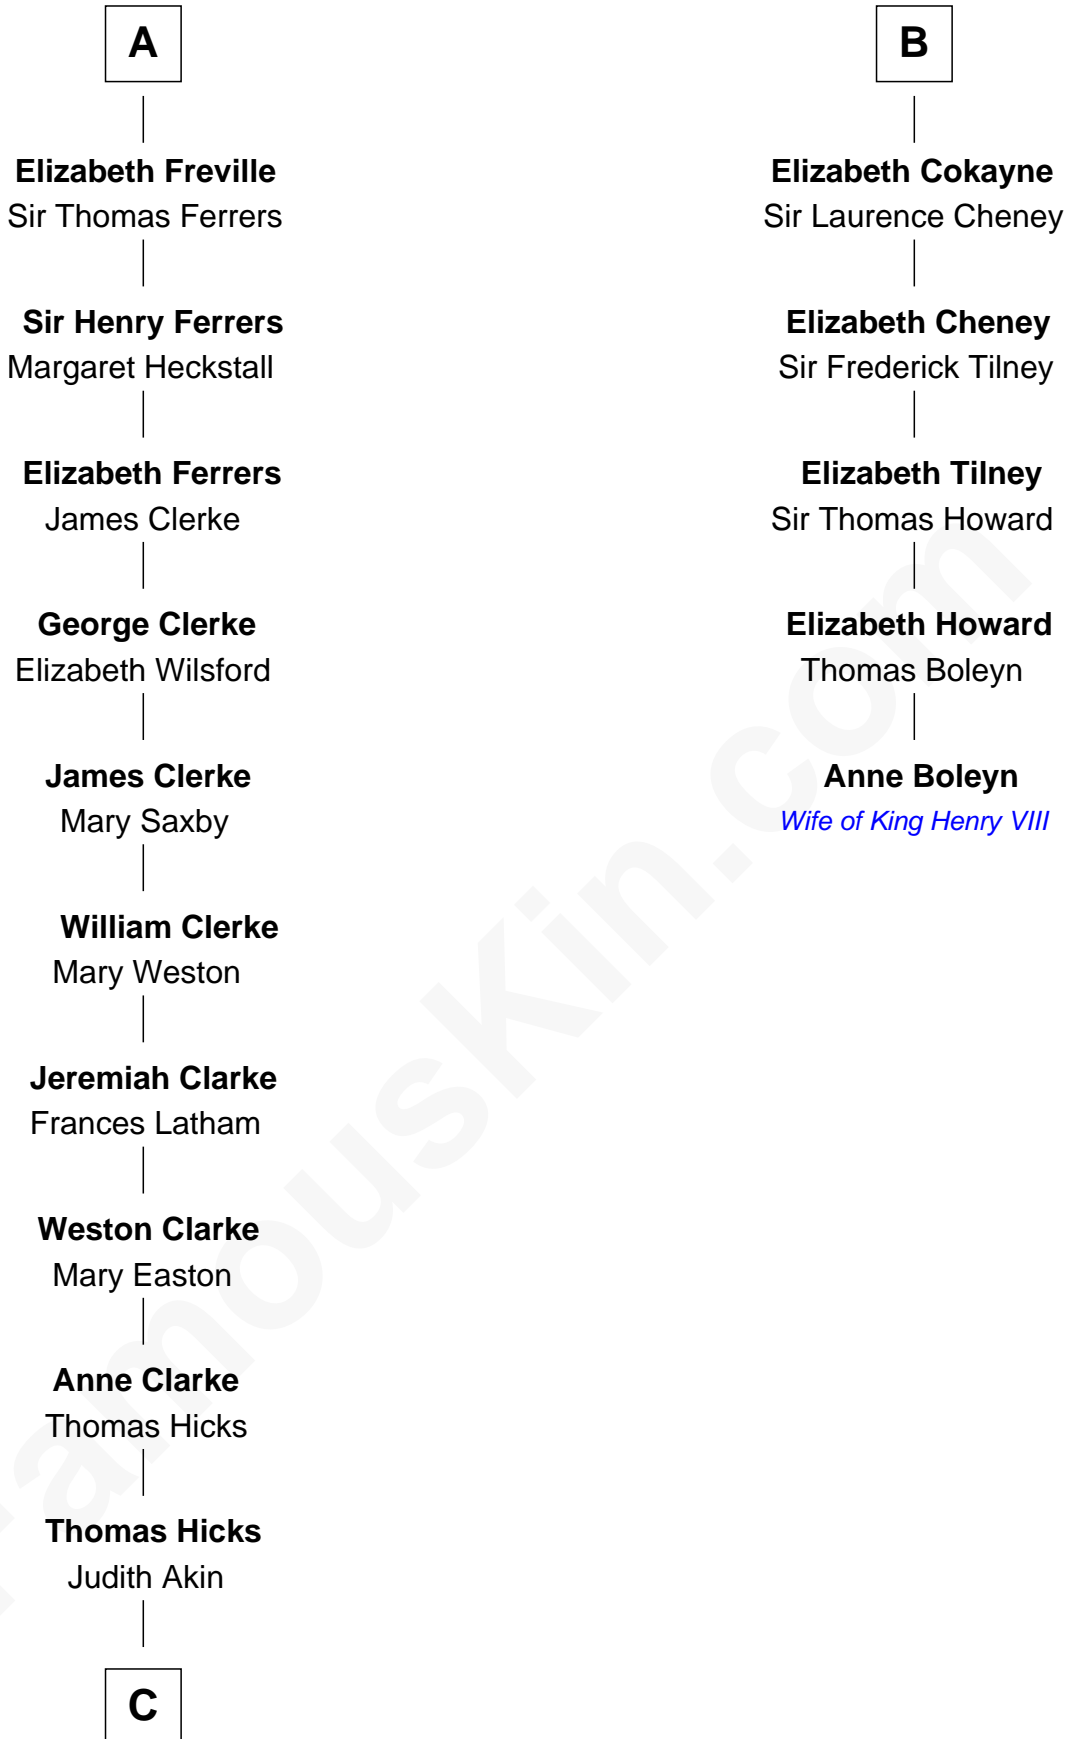

FamousKin.com Relationship Chart of

Susan B. Anthony

Women's Rights Advocate

11th cousin 9 times removed of

Anne Boleyn

2nd Wife of King Henry VIII

Sir William Longespee

Ela of Salisbury

C

—
Judith Hicks
David Anthony

—
Humphrey Anthony
Hannah Lapham

—
Daniel Anthony
Lucy Read

—
Susan B. Anthony
Women's Rights Advocate

FamousKin.com