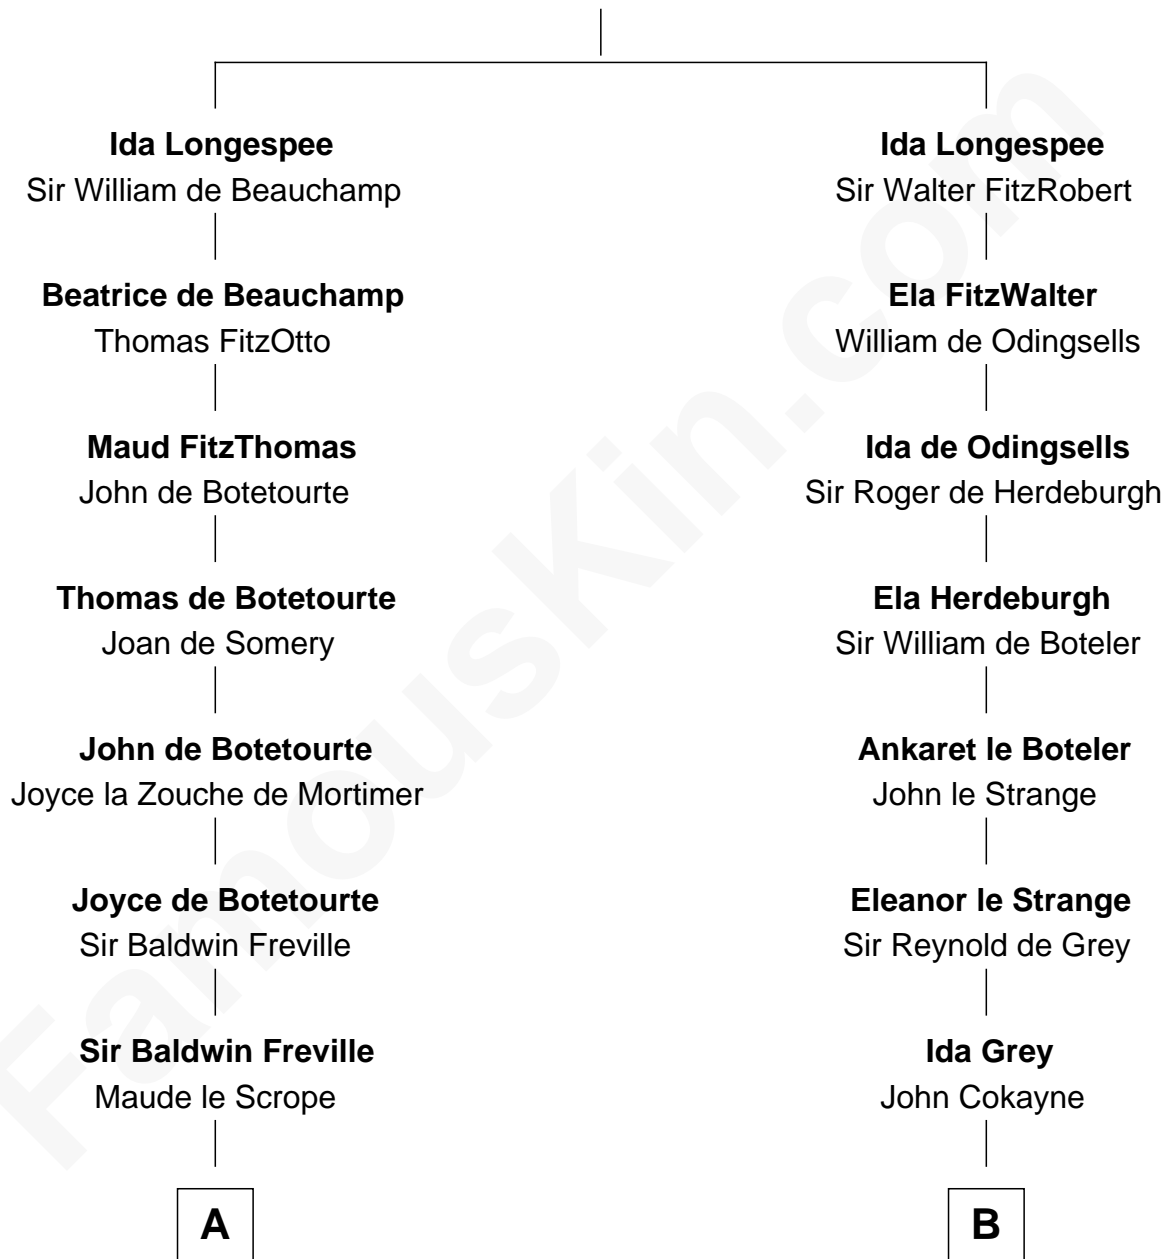

FamousKin.com Relationship Chart of

Susan B. Anthony

Women's Rights Advocate

11th cousin 9 times removed of

Anne Boleyn

2nd Wife of King Henry VIII

Sir William Longespee

Ela of Salisbury

C

—
Judith Hicks
David Anthony

—
Humphrey Anthony
Hannah Lapham

—
Daniel Anthony
Lucy Read

—
Susan B. Anthony
Women's Rights Advocate

FamousKin.com