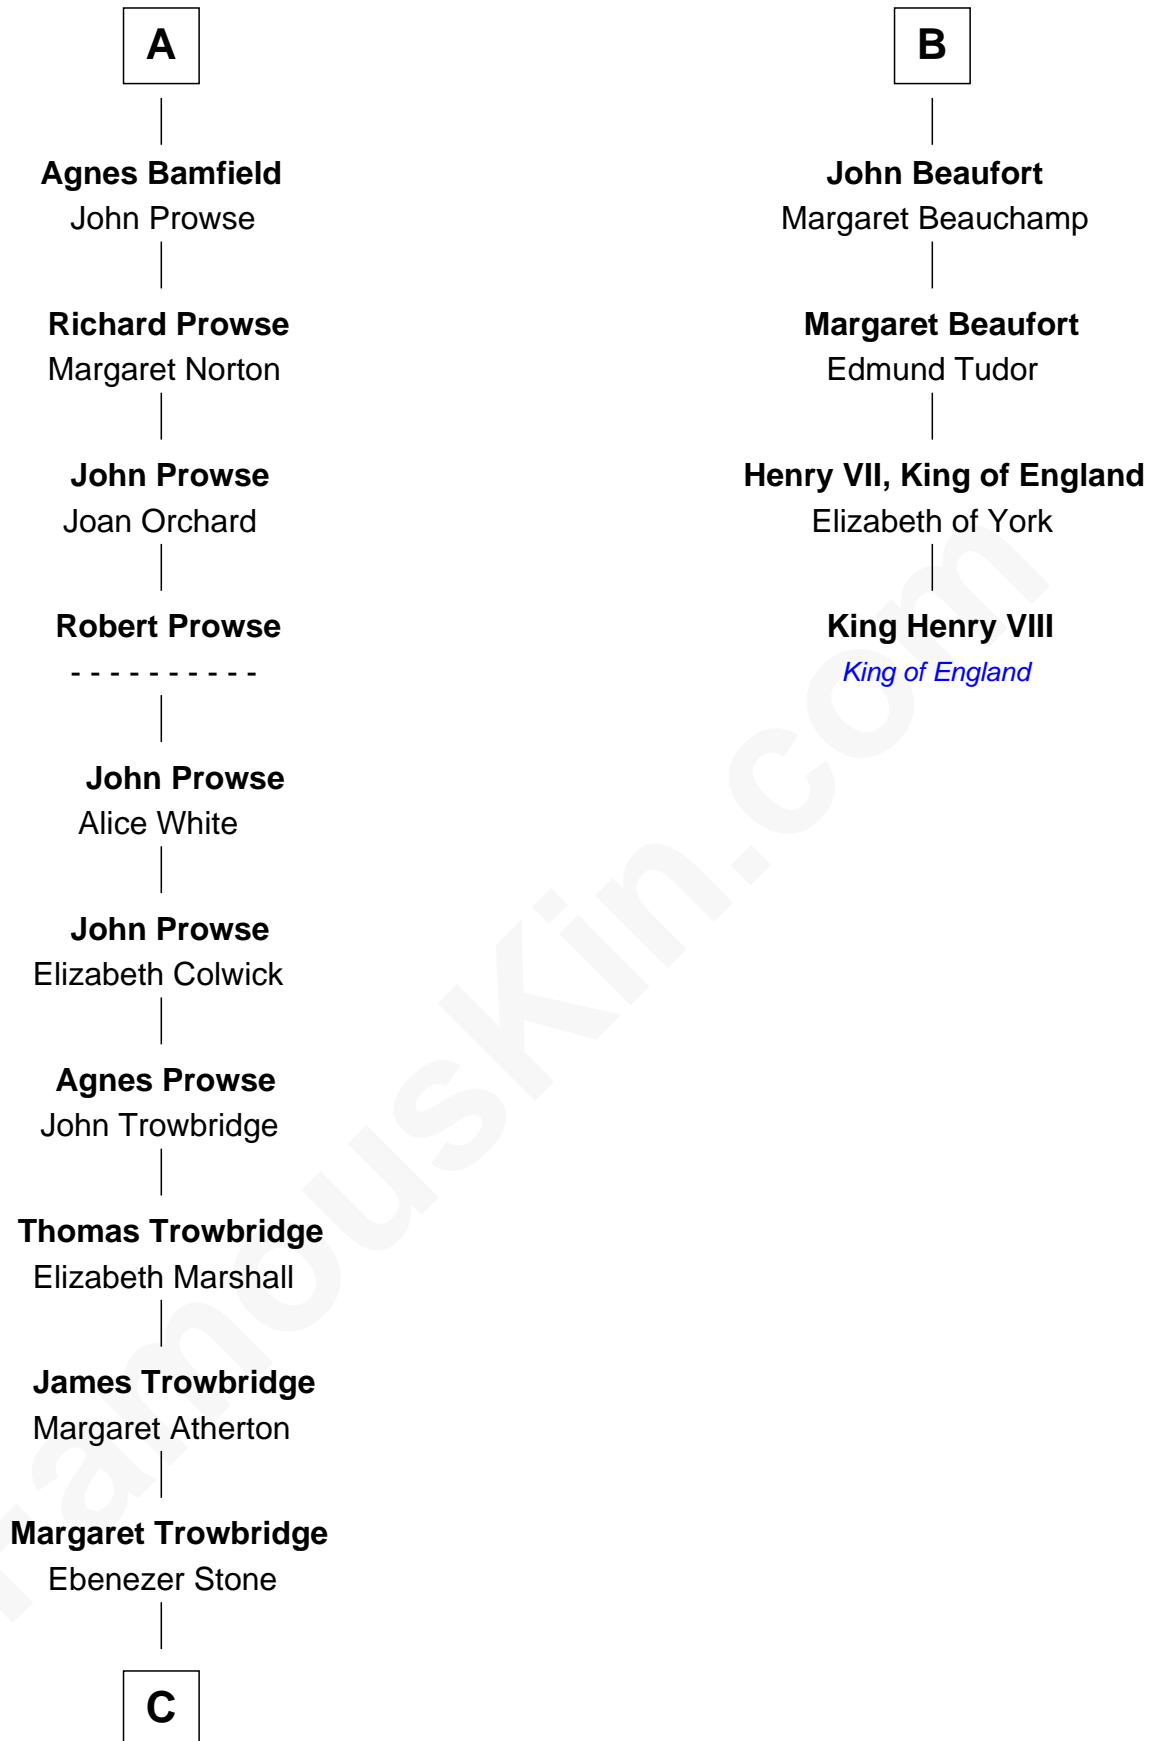

FamousKin.com Relationship Chart of

Susan B. Anthony

Women's Rights Advocate

10th cousin 11 times removed of

King Henry VIII

King of England

Sir Geoffrey FitzPiers

Aveline de Clare

C

—
Mindwell Stone

Ebenezer Woodward

—
Mary Woodward

Jonathan Richardson

—
Susannah Richardson

Daniel Read

—
Lucy Read