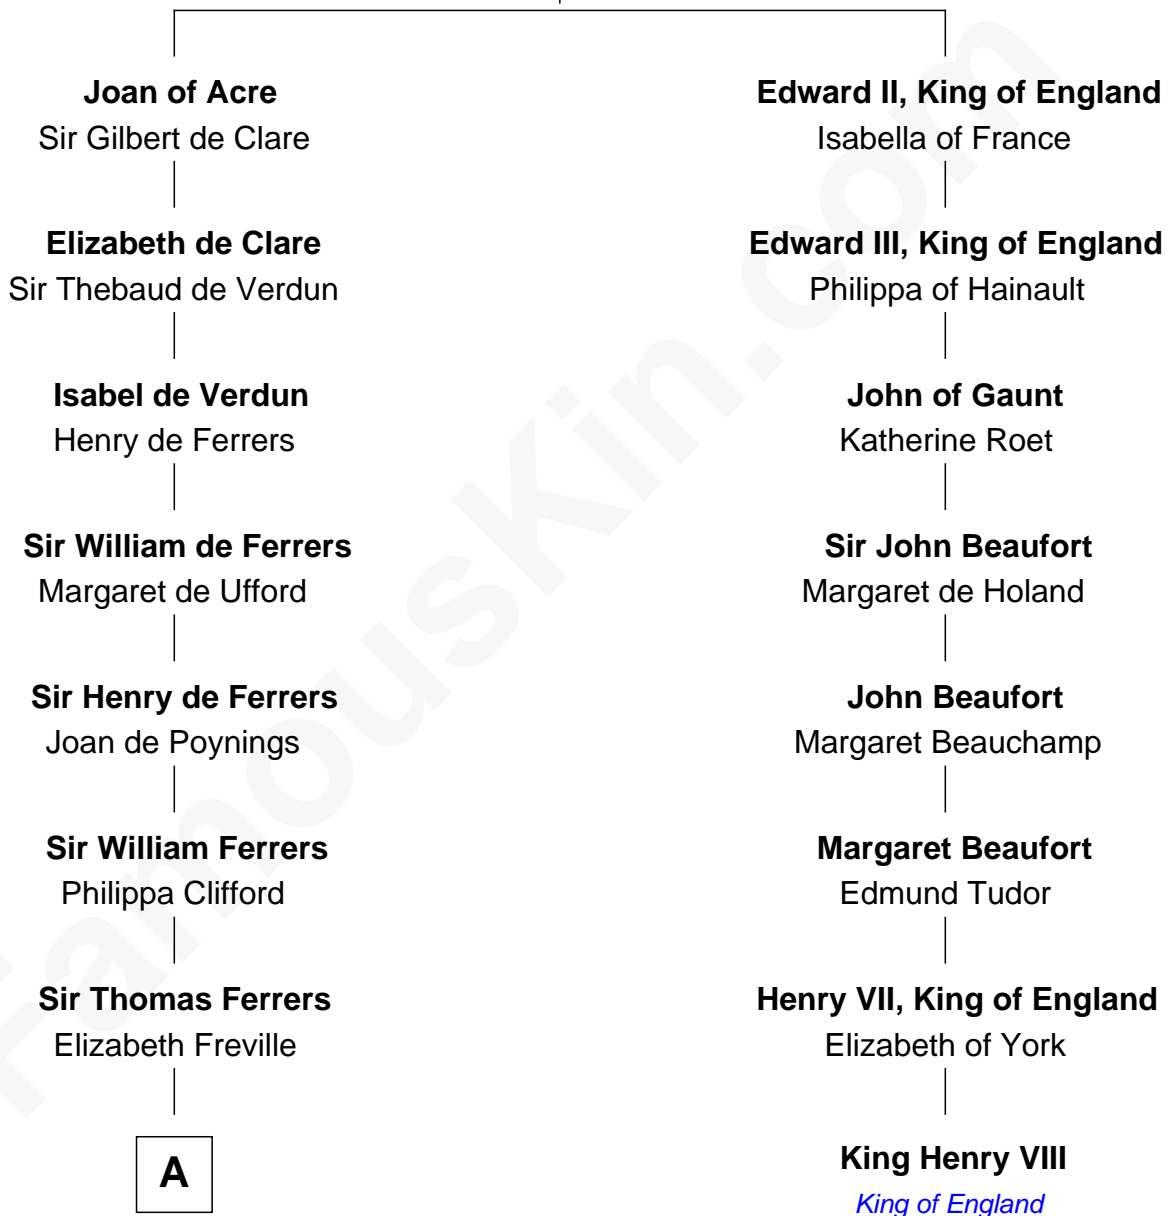

FamousKin.com Relationship Chart of

Susan B. Anthony

Women's Rights Advocate

7th cousin 12 times removed of

King Henry VIII

King of England

King Edward I
Eleanor of Castile

A

Sir Henry Ferrers
Margaret Heckstall

Elizabeth Ferrers
James Clerke

George Clerke
Elizabeth Wilsford

James Clerke
Mary Saxby

William Clerke
Mary Weston

Jeremiah Clarke
Frances Latham

Weston Clarke
Mary Easton