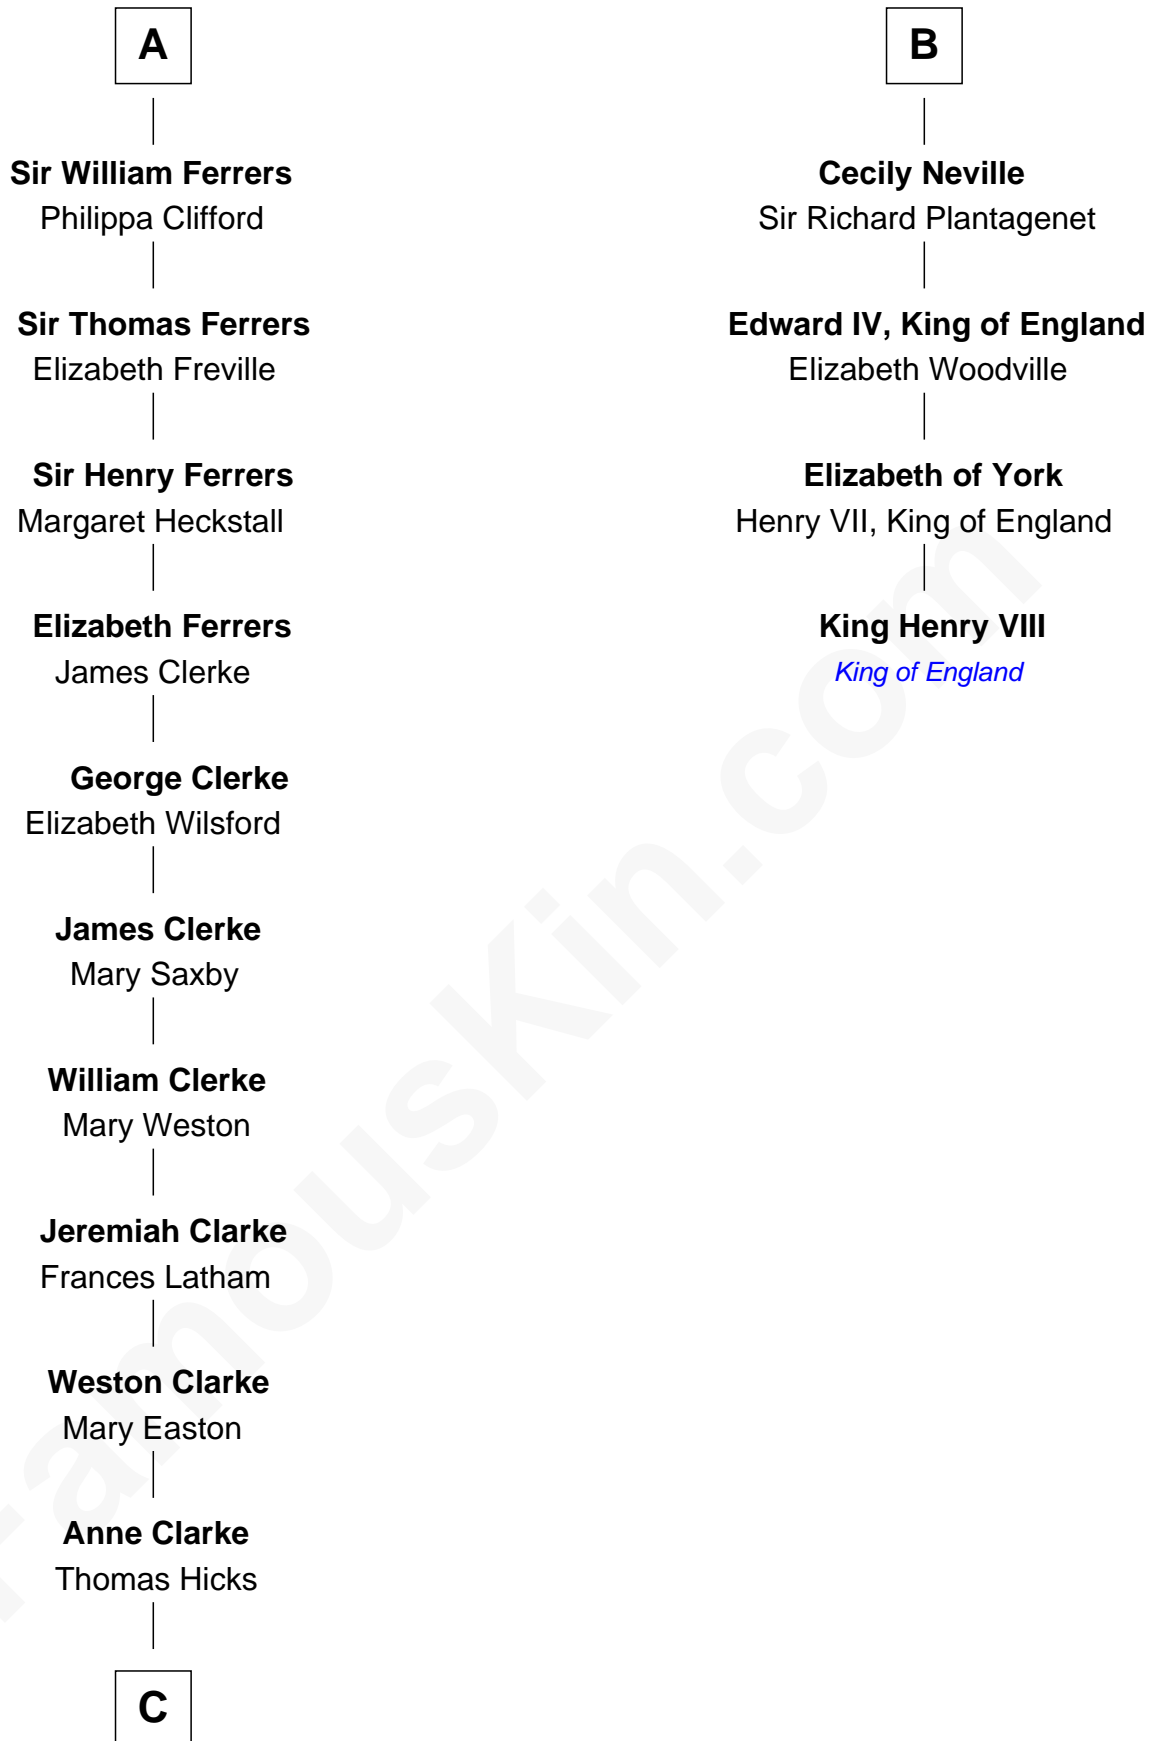

# FamousKin.com Relationship Chart of

**Susan B. Anthony**

*Women's Rights Advocate*

10th cousin 11 times removed of

**King Henry VIII**

*King of England*

**C**

Thomas Hicks

Judith Akin

Judith Hicks

David Anthony

Humphrey Anthony

Hannah Lapham

Daniel Anthony

Lucy Read

**Susan B. Anthony**