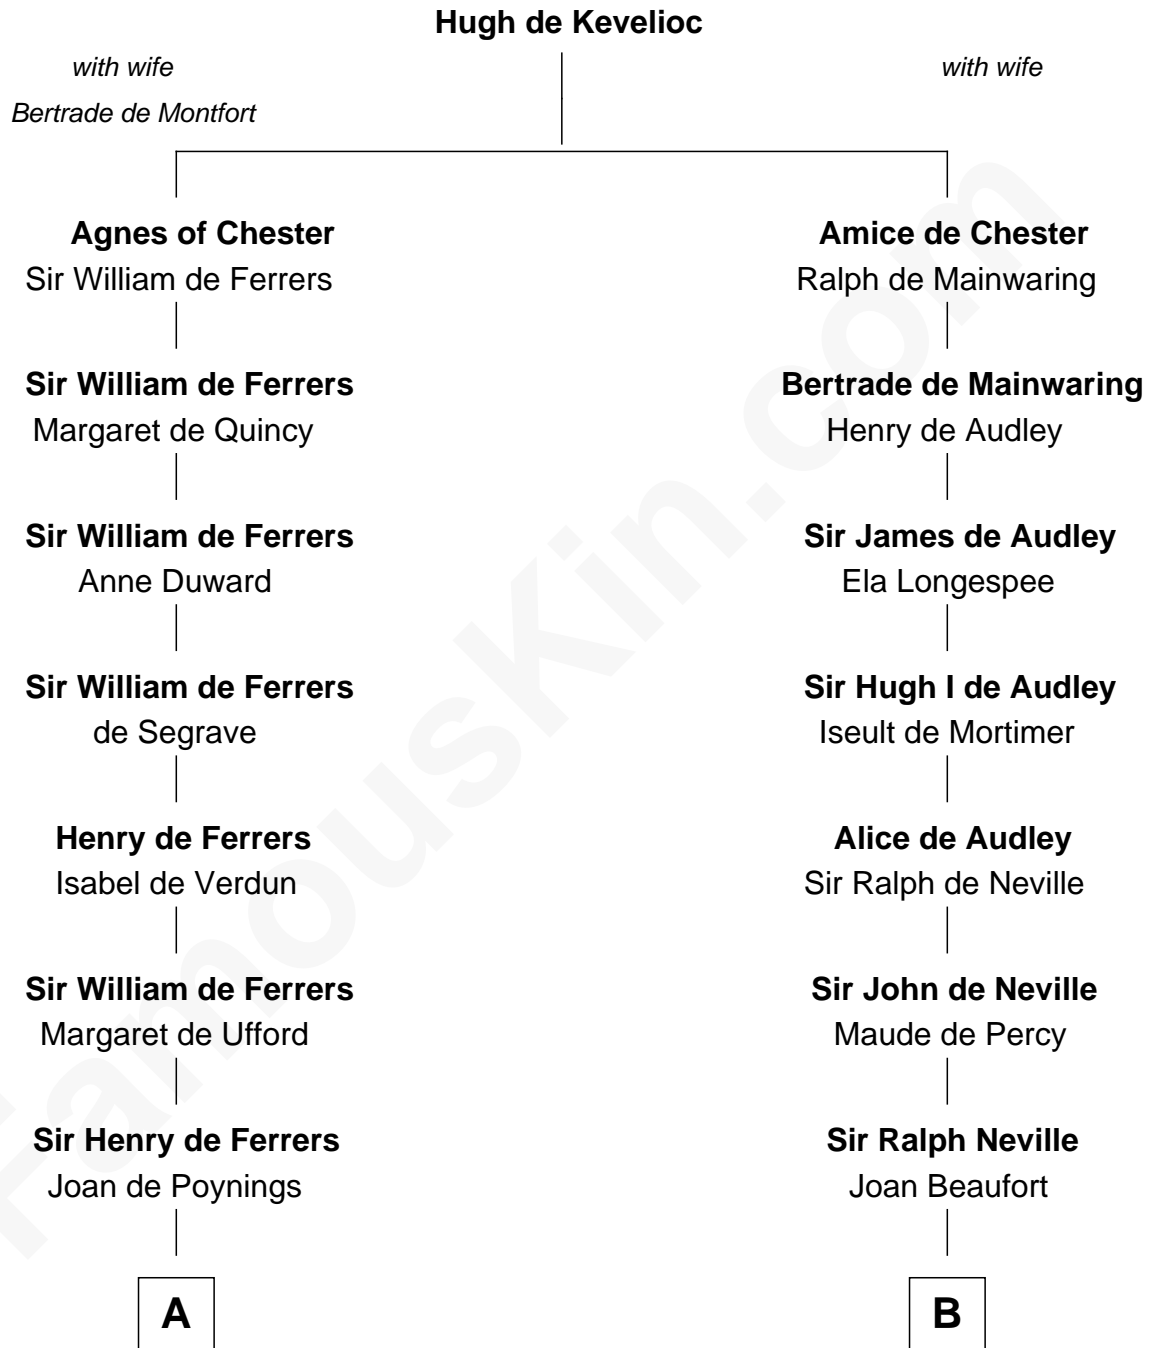

# FamousKin.com Relationship Chart of

**Susan B. Anthony**

*Women's Rights Advocate*

10th cousin 11 times removed of

**King Henry VIII**

*King of England*

**C**

Thomas Hicks

Judith Akin

Judith Hicks

David Anthony

Humphrey Anthony

Hannah Lapham

Daniel Anthony

Lucy Read

**Susan B. Anthony**