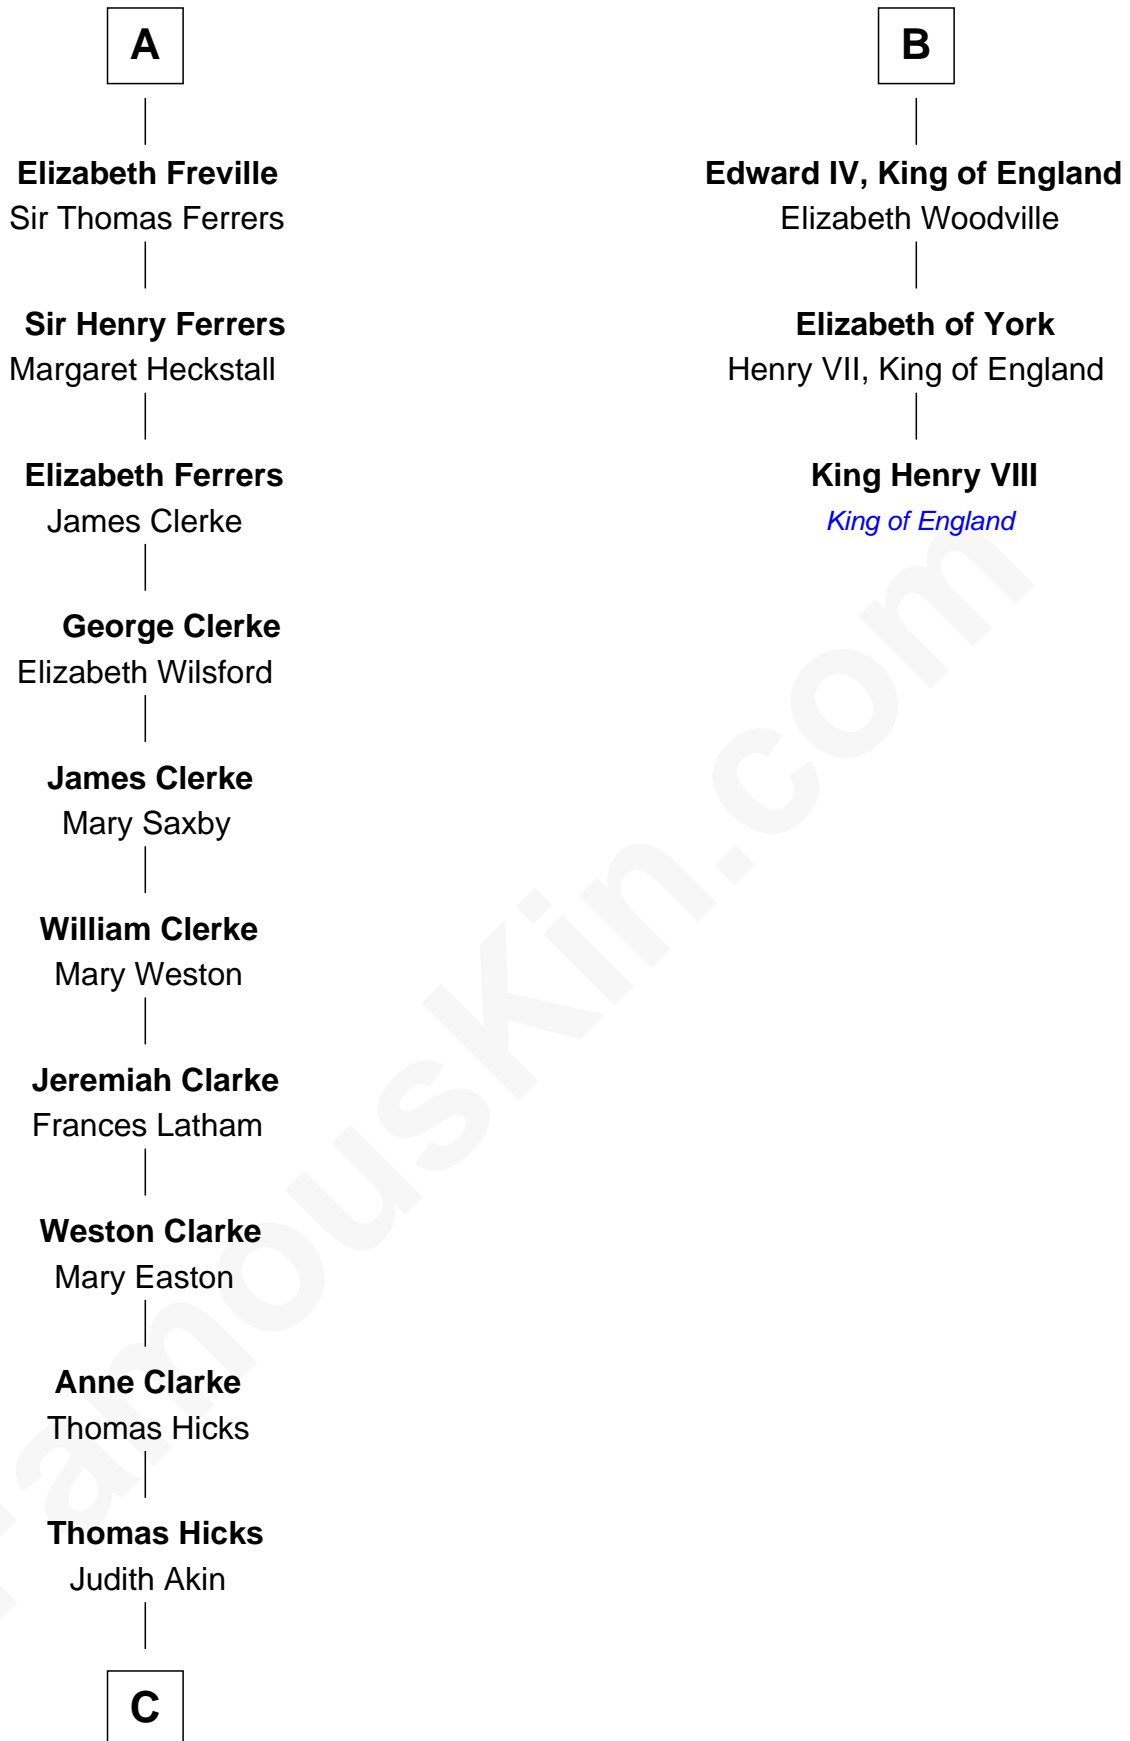

# FamousKin.com Relationship Chart of

**Susan B. Anthony**

*Women's Rights Advocate*

9th cousin 11 times removed of

**King Henry VIII**

*King of England*

**Sir William Longespee**

Ela of Salisbury

**C**

—  
**Judith Hicks**  
David Anthony

—  
**Humphrey Anthony**  
Hannah Lapham

—  
**Daniel Anthony**  
Lucy Read

—  
**Susan B. Anthony**  
*Women's Rights Advocate*

FamousKin.com