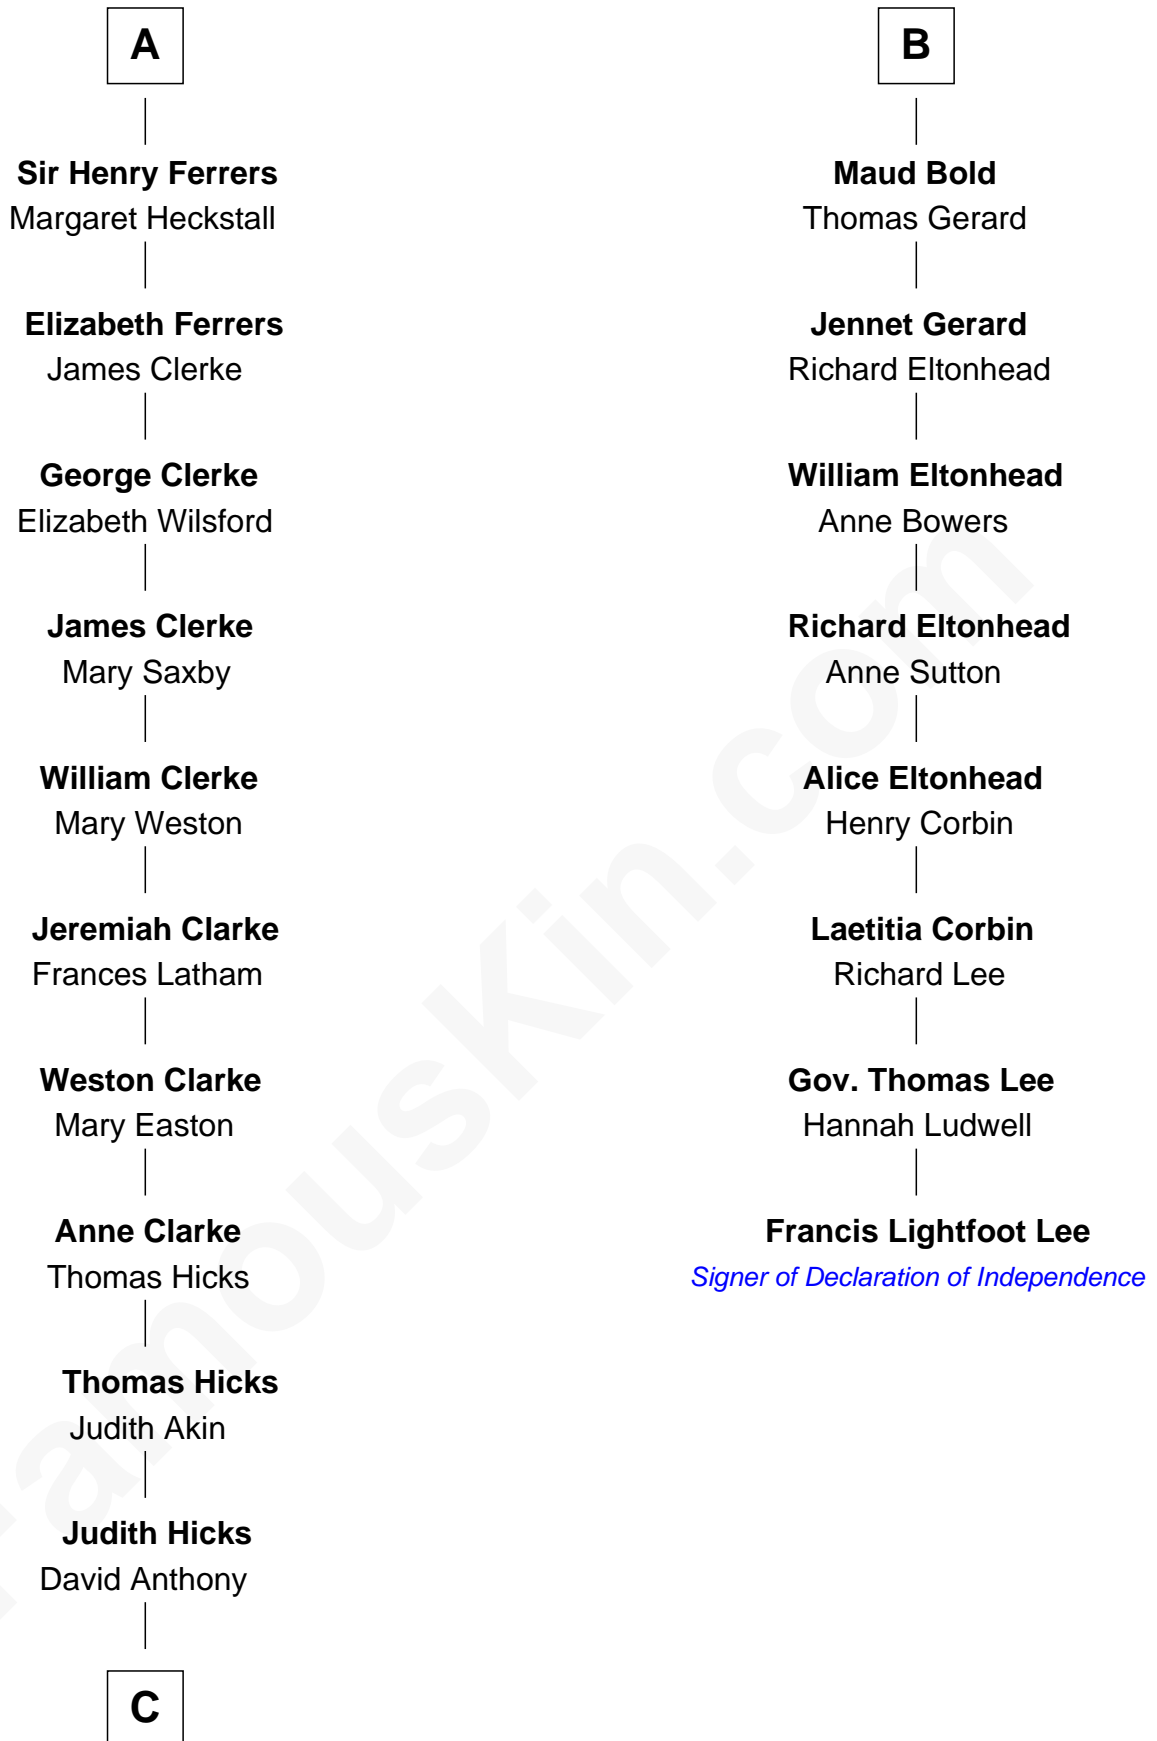

FamousKin.com Relationship Chart of

Susan B. Anthony

Women's Rights Advocate

14th cousin 5 times removed of

Francis Lightfoot Lee

Signer of the Declaration of Independence

King Edward I
Eleanor of Castile

C

—
Humphrey Anthony

Hannah Lapham

—
Daniel Anthony

Lucy Read

—
Susan B. Anthony

Women's Rights Advocate

FamousKin.com