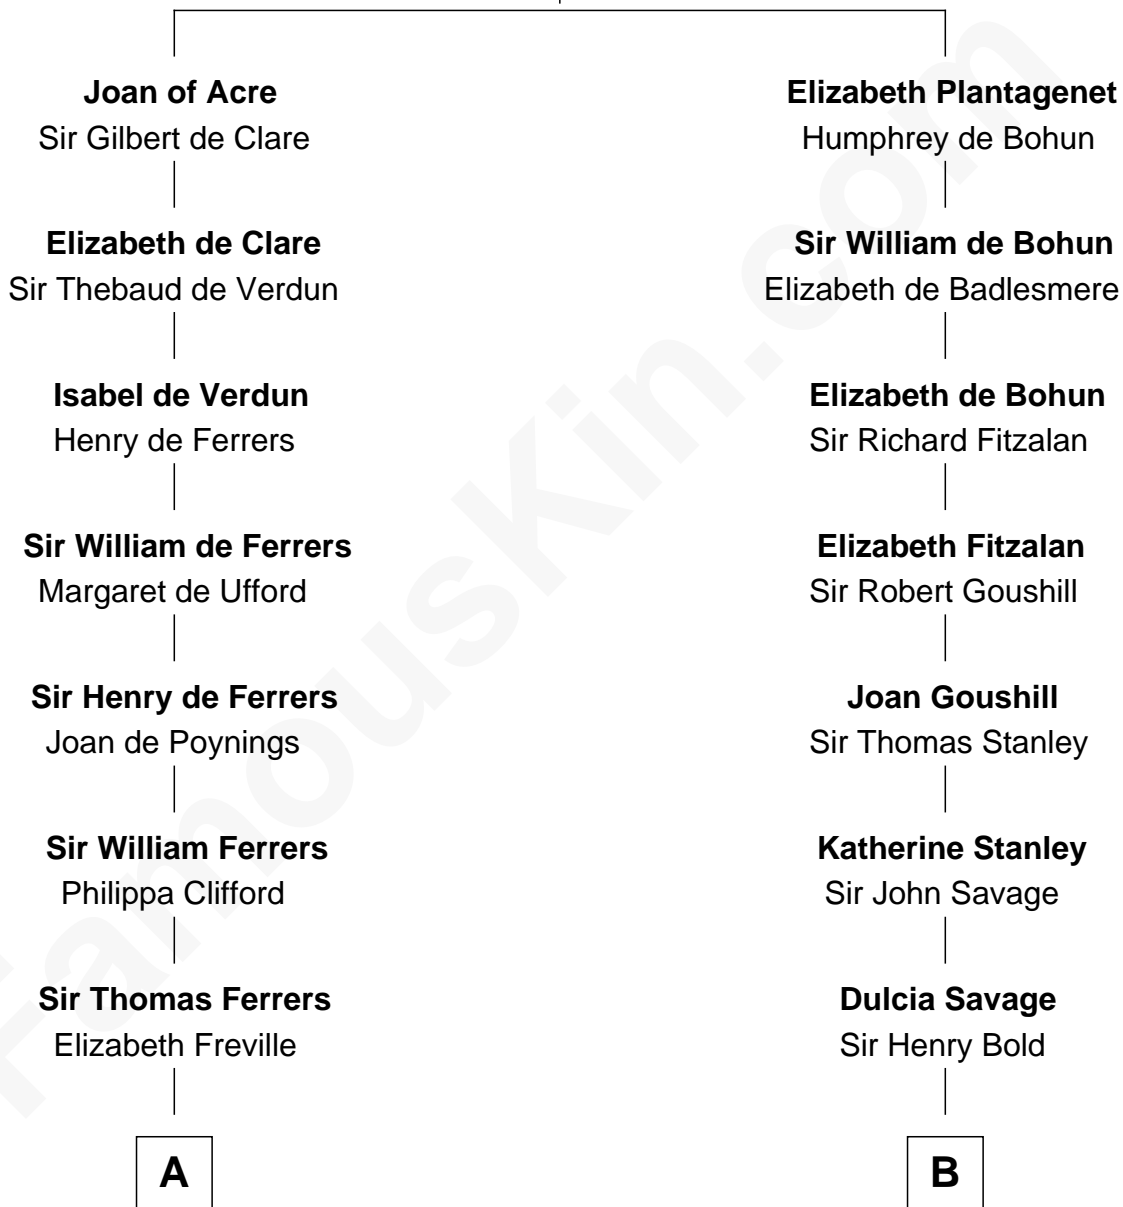

FamousKin.com Relationship Chart of

Susan B. Anthony

Women's Rights Advocate

14th cousin 5 times removed of

Francis Lightfoot Lee

Signer of the Declaration of Independence

King Edward I
Eleanor of Castile

C

—
Humphrey Anthony

Hannah Lapham

—
Daniel Anthony

Lucy Read

—
Susan B. Anthony

Women's Rights Advocate

FamousKin.com