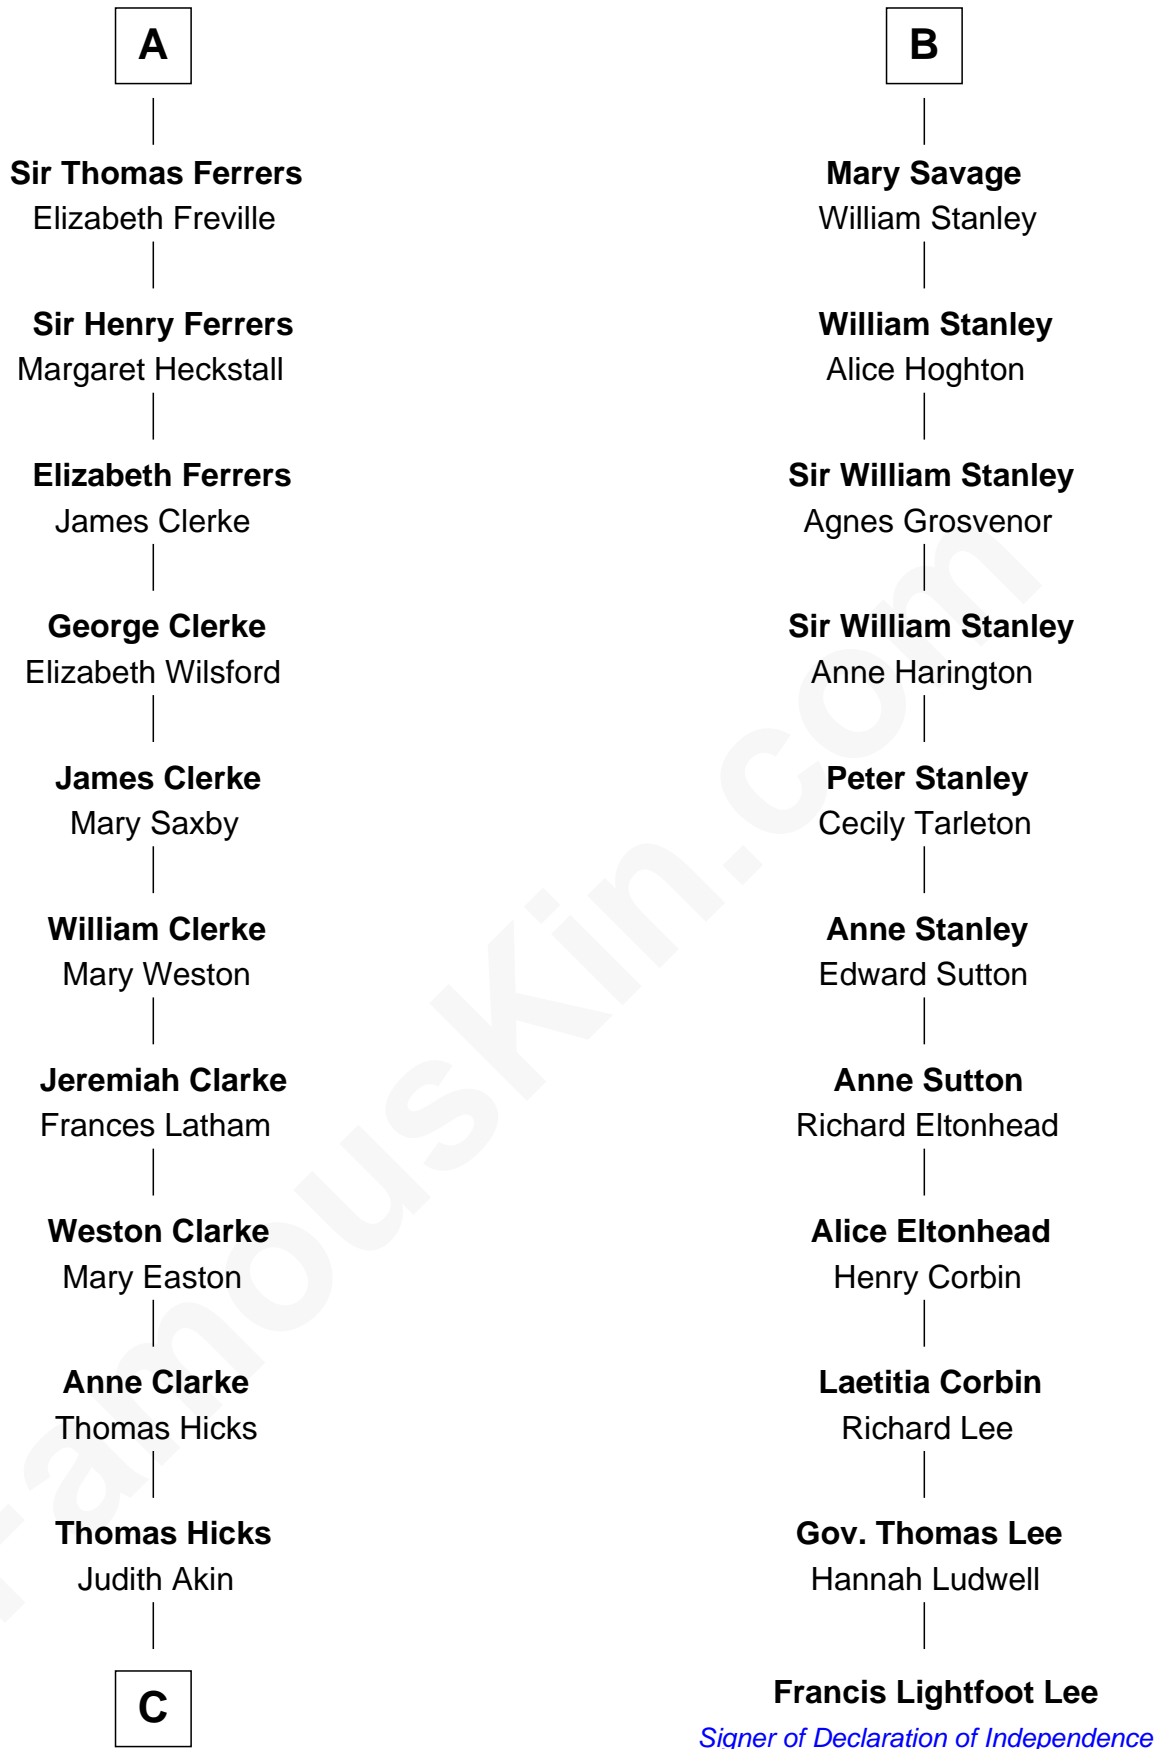

# FamousKin.com Relationship Chart of

**Susan B. Anthony**

*Women's Rights Advocate*

17th cousin 3 times removed of

**Francis Lightfoot Lee**

*Signer of the Declaration of Independence*

**C**

—  
**Judith Hicks**  
David Anthony

—  
**Humphrey Anthony**  
Hannah Lapham

—  
**Daniel Anthony**  
Lucy Read

—  
**Susan B. Anthony**  
*Women's Rights Advocate*

FamousKin.com