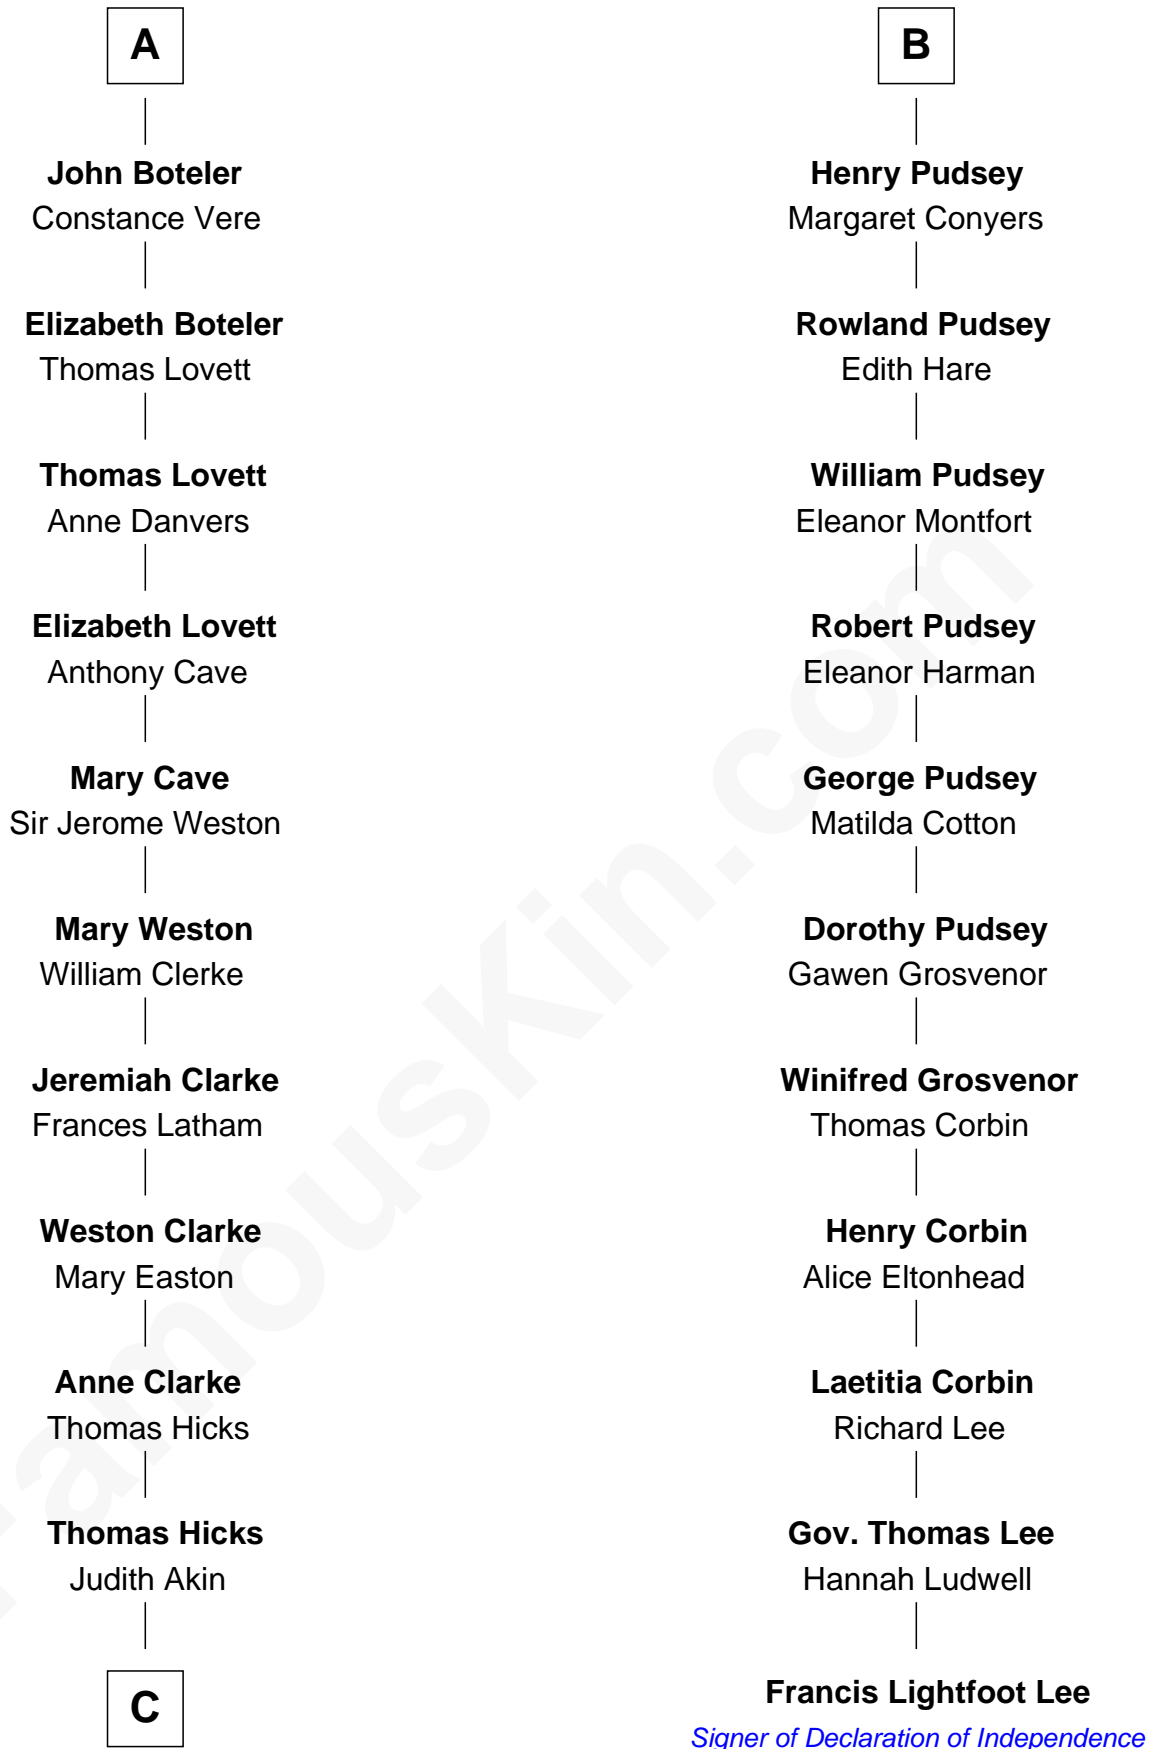

FamousKin.com Relationship Chart of

Susan B. Anthony

Women's Rights Advocate

17th cousin 3 times removed of

Francis Lightfoot Lee

Signer of the Declaration of Independence

William de Odingsells

Ela FitzWalter

Ida de Odingsells
Sir Roger de Herdeburgh

Ela Herdeburgh
Sir William de Boteler

Ankaret le Boteler
John le Strange

Eleanor le Strange
Sir Reynold de Grey

Ida Grey
John Cokayne

Elizabeth Cokayne
Sir Philip le Boteler

Philip Boteler
Isabel Willoughby

A

Margaret de Oddingseles

Sir John de Grey

Sir John Grey
Avice Marmion

Sir Robert Grey
Lora de St. Quintin

Elizabeth Grey
Henry FitzHugh

Eleanor Fitzhugh
Sir Thomas Tunstall

Margaret Tunstall
Sir Ralph Pudsey

Sir John Pudsey
Grace Hamerton

B

C

—
Judith Hicks
David Anthony

—
Humphrey Anthony
Hannah Lapham

—
Daniel Anthony
Lucy Read

—
Susan B. Anthony
Women's Rights Advocate