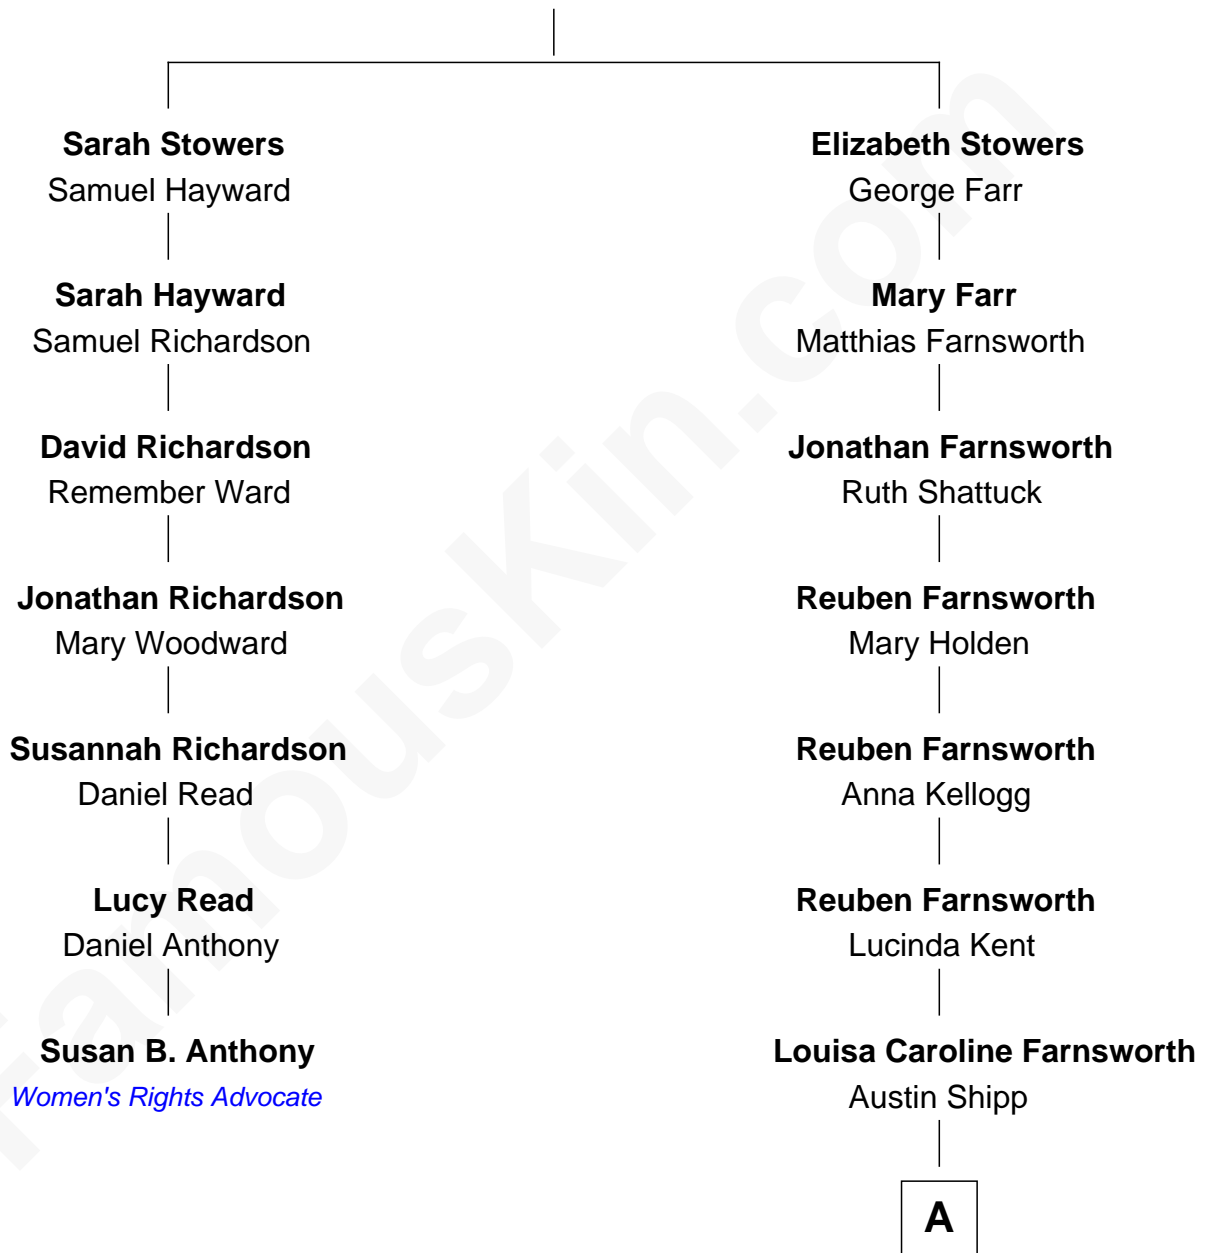

FamousKin.com Relationship Chart of

Susan B. Anthony

Women's Rights Advocate

6th cousin 5 times removed of

Amy Adams

Movie Actress

Nicholas Stowers

Amy - - - - -

A

Dr. Milford Bard Shipp

Ellis Reynolds

Olea Shipp

John Hyrum Hill

Olea Lorraine Hill

Frank Ralph Adams

Richard Kent Adams