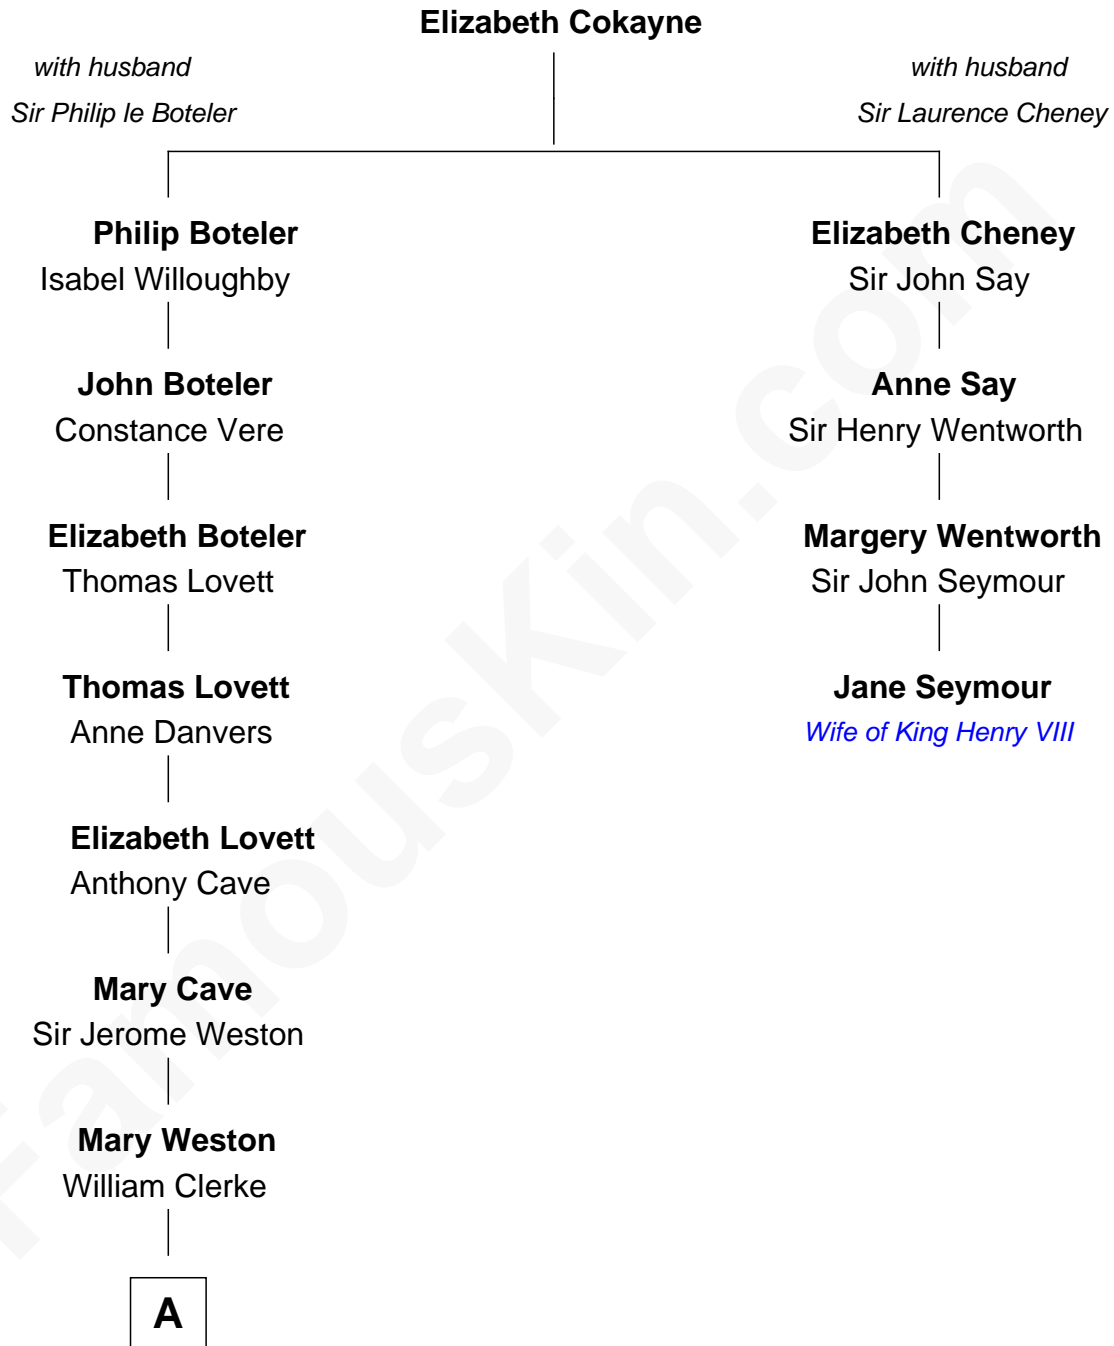

# FamousKin.com Relationship Chart of

**Susan B. Anthony**

*Women's Rights Advocate*

3rd cousin 11 times removed of

**Jane Seymour**

*3rd Wife of King Henry VIII*

**A**

Jeremiah Clarke

Frances Latham

Weston Clarke

Mary Easton

Anne Clarke

Thomas Hicks

Thomas Hicks

Judith Akin

Judith Hicks