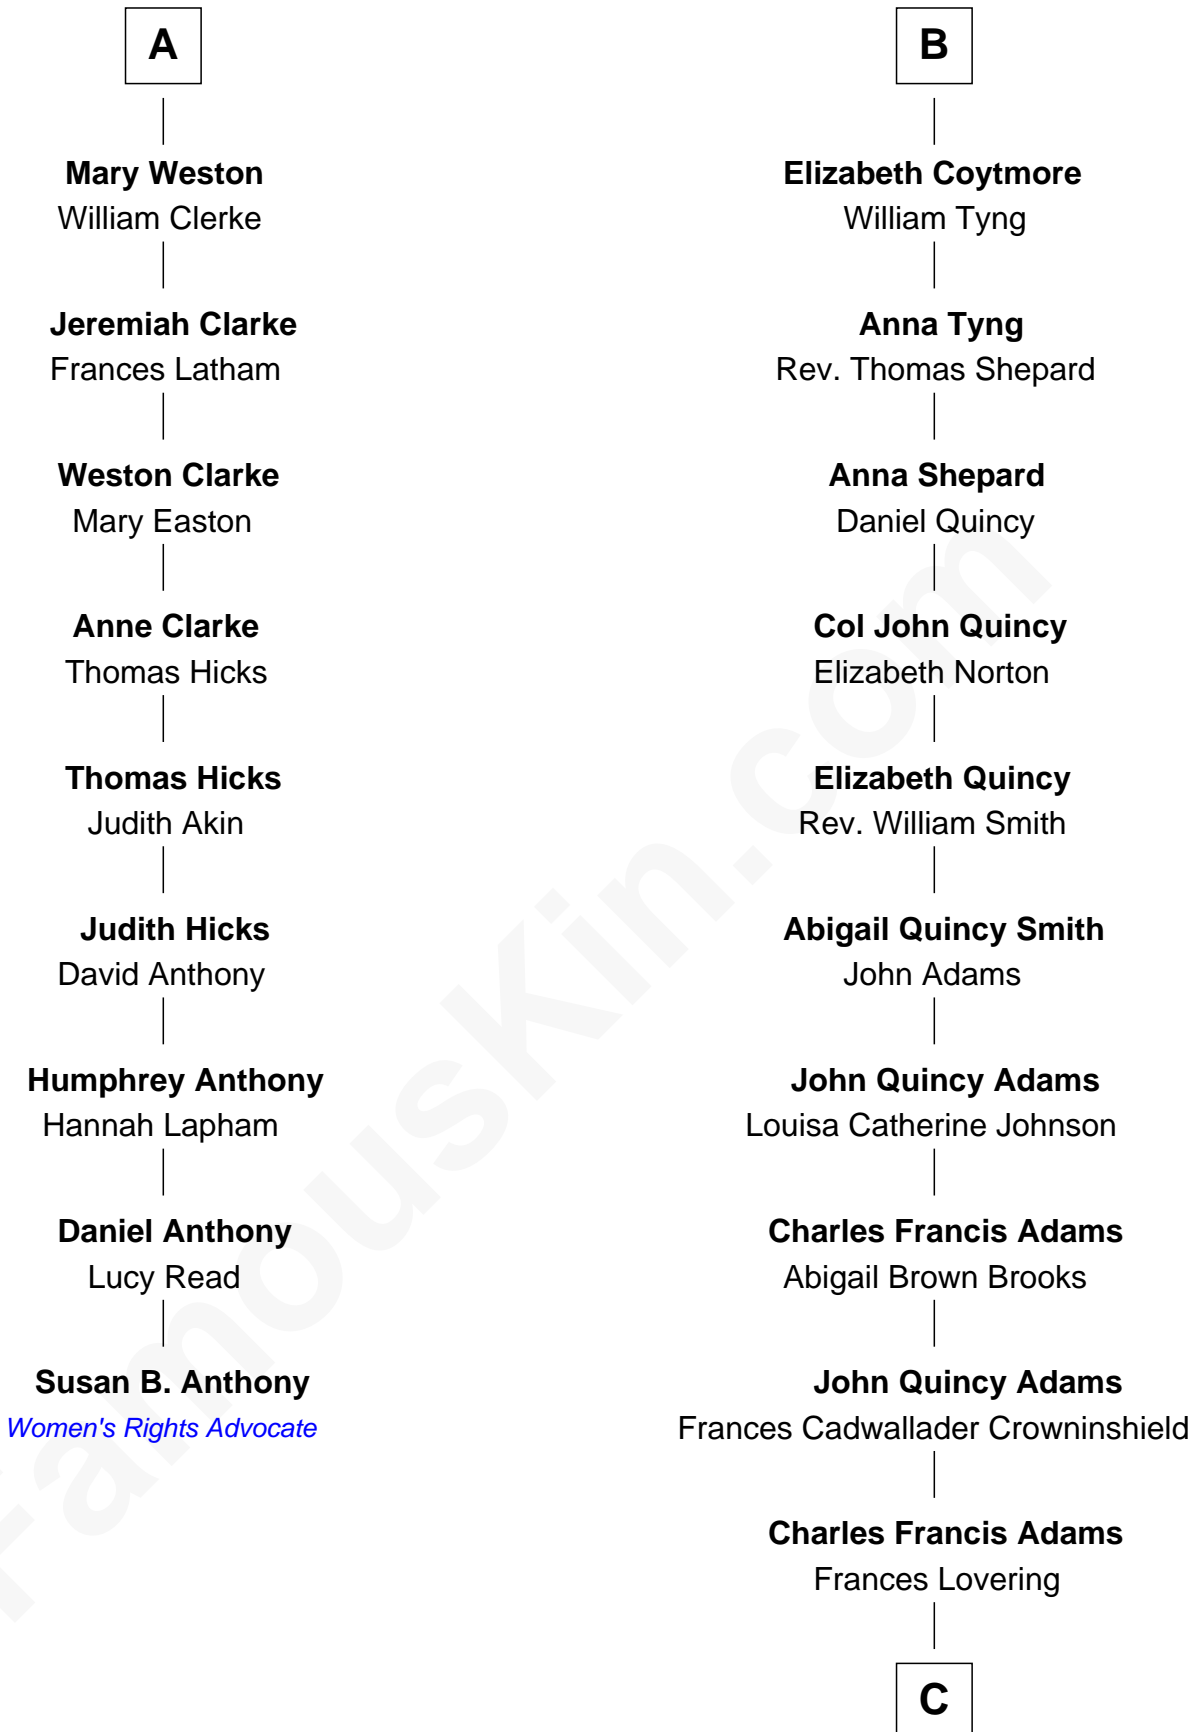

# FamousKin.com Relationship Chart of

**Susan B. Anthony**

*Women's Rights Advocate*

15th cousin 3 times removed of

**John Adams Morgan**

*1952 Olympic Sailing Gold Medalist*

**Sir William Stradling**

Isabel St. Barbe

**Sir John Stradling**

Joan Dauntsey

**Edmund Stradling**

Elizabeth Arundell

**John Stradling**

Alice Langford

**Anne Stradling**

Sir John Danvers

**Anne Danvers**

Thomas Lovett

**Elizabeth Lovett**

Anthony Cave

**Mary Cave**

Sir Jerome Weston

**A**

**Sir Edward Stradling**

William Williams

**Jane Williams**

William Coytmore

**Rowland Coytmore**

Katherine Myles

**B**

C

—  
**Catherine Frances Lovering Adams**