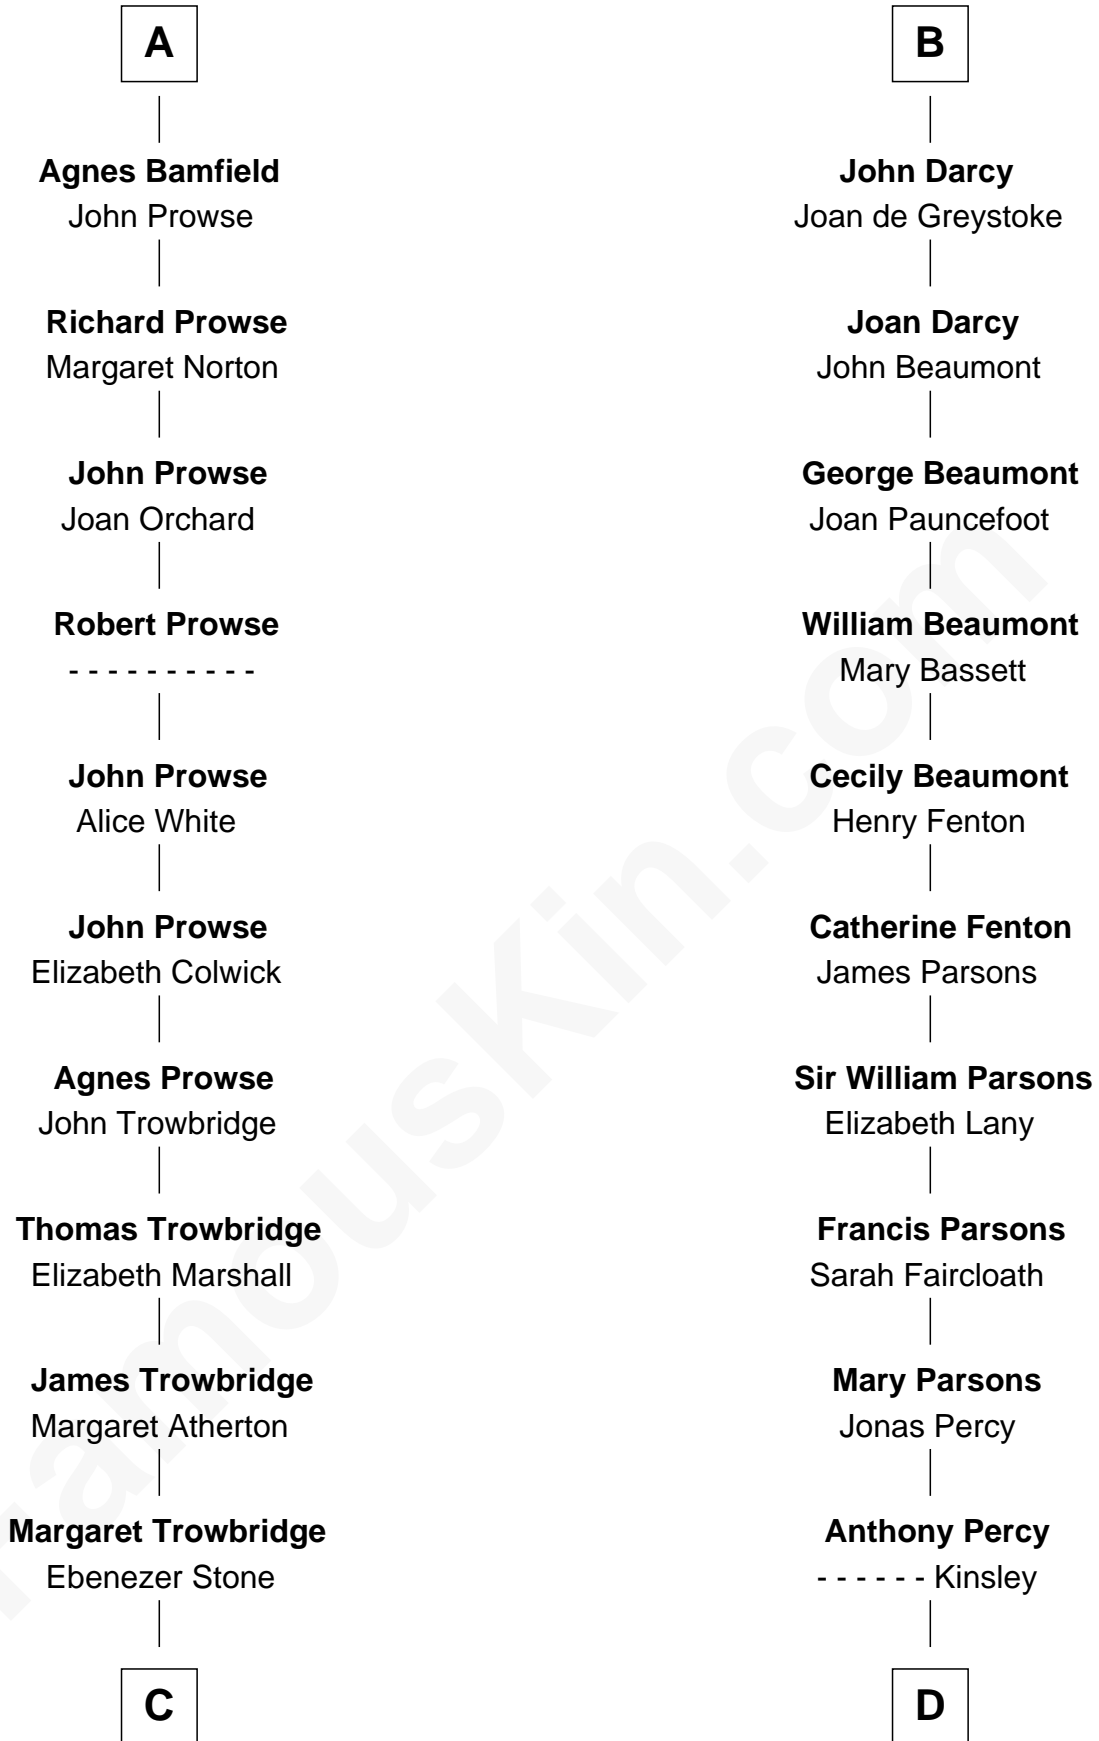

# FamousKin.com Relationship Chart of

**Susan B. Anthony**

*Women's Rights Advocate*

21st cousin of

**Sir Arthur Conan Doyle**

*Author, "Sherlock Holmes"*

**Sir Geoffrey FitzPiers**

Aveline de Clare

**C**

**Mindwell Stone**  
Ebenezer Woodward

**Mary Woodward**  
Jonathan Richardson

**Susannah Richardson**  
Daniel Read

**Lucy Read**  
Daniel Anthony

**Susan B. Anthony**  
*Women's Rights Advocate*

**D**

**Mary Percy**  
Rev. Dr. Richard Pack

**William Pack**  
Catherine Scott

**Catherine Pack**  
William Foley

**Mary Josephine Elizabeth Foley**  
Charles Altamont Doyle

**Sir Arthur Conan Doyle**  
*Author, "Sherlock Holmes"*