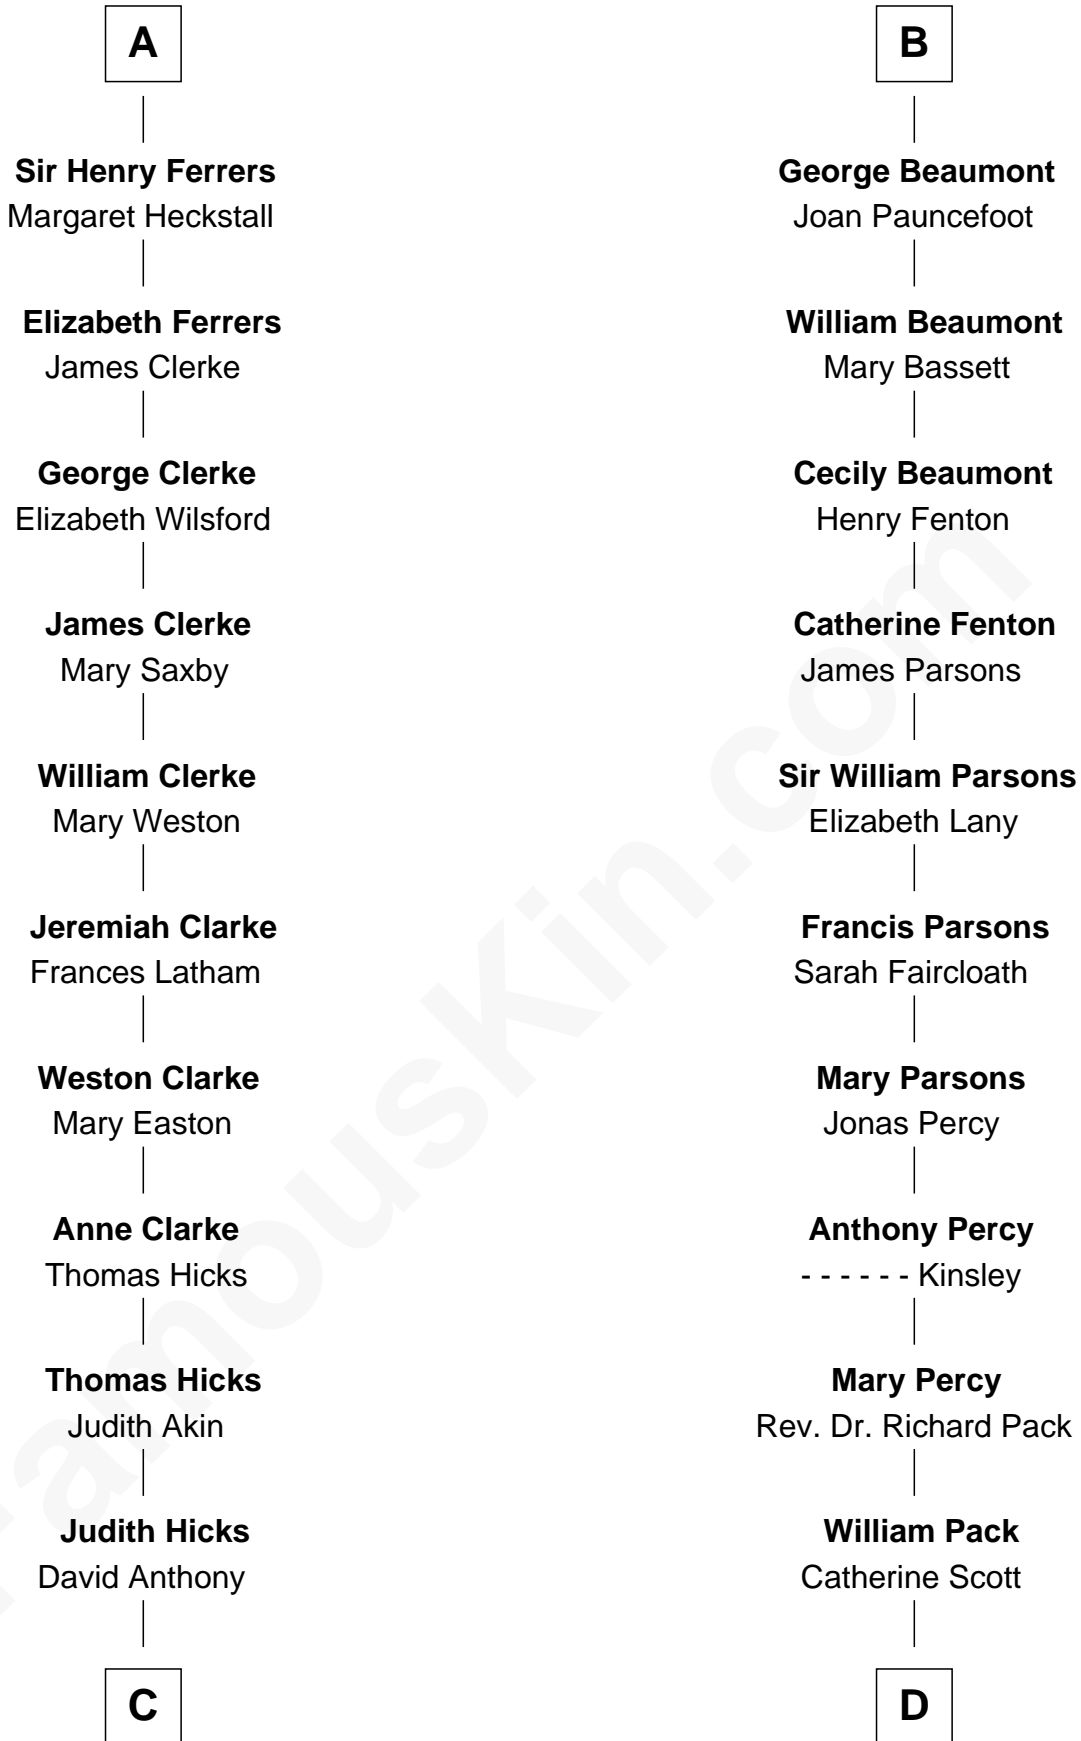

# FamousKin.com Relationship Chart of

**Susan B. Anthony**

*Women's Rights Advocate*

19th cousin of

**Sir Arthur Conan Doyle**

*Author, "Sherlock Holmes"*

**King Edward I**  
Eleanor of Castile

FamousKin.com