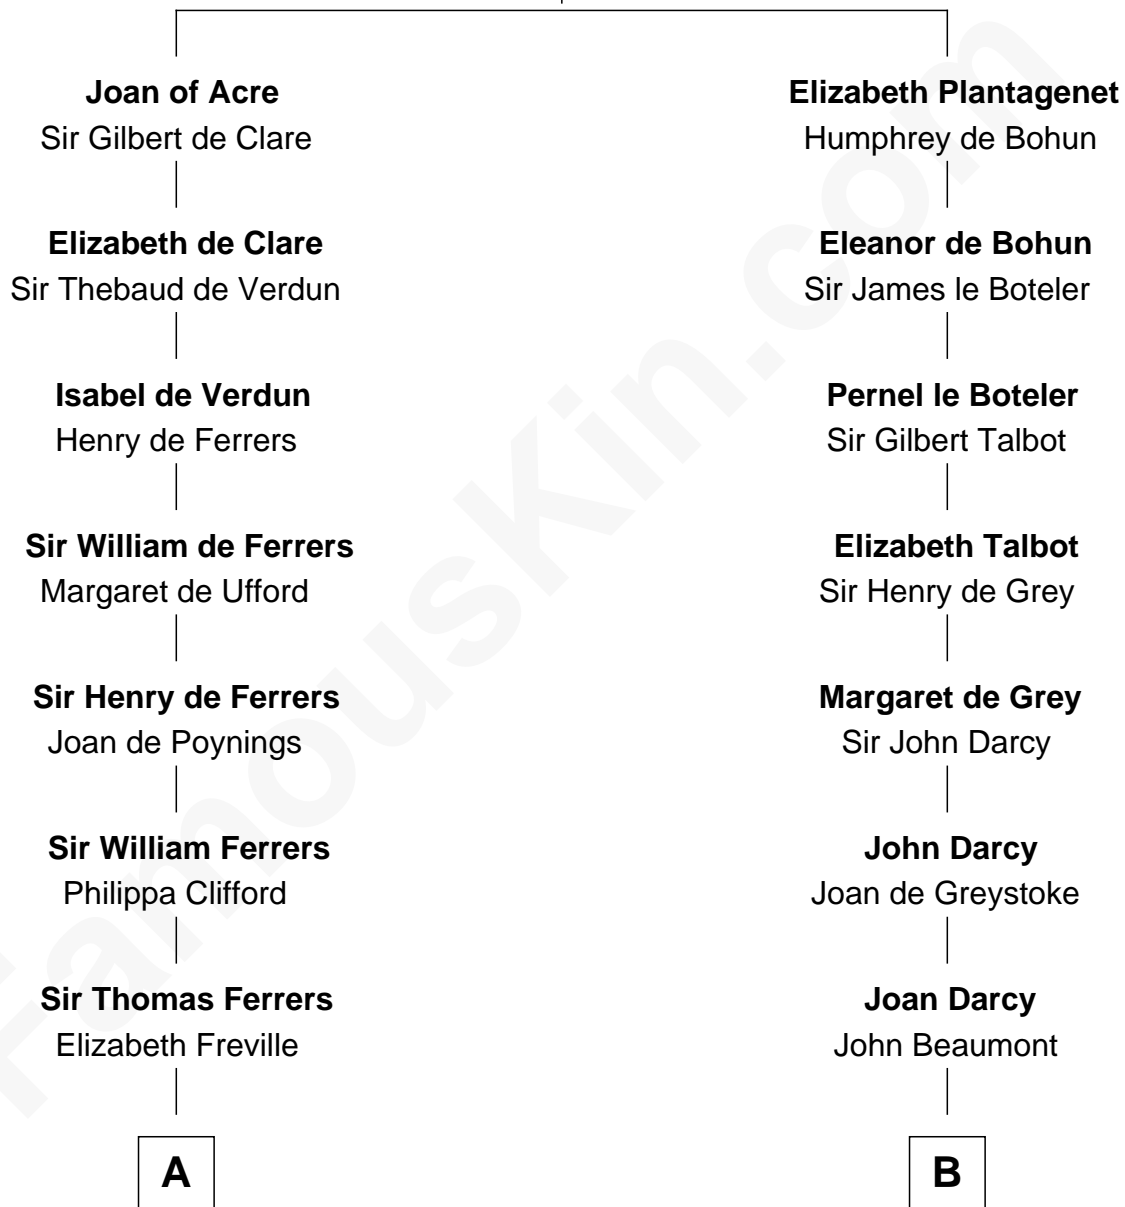

# FamousKin.com Relationship Chart of

**Susan B. Anthony**

*Women's Rights Advocate*

19th cousin of

**Sir Arthur Conan Doyle**

*Author, "Sherlock Holmes"*

**King Edward I**  
Eleanor of Castile

FamousKin.com