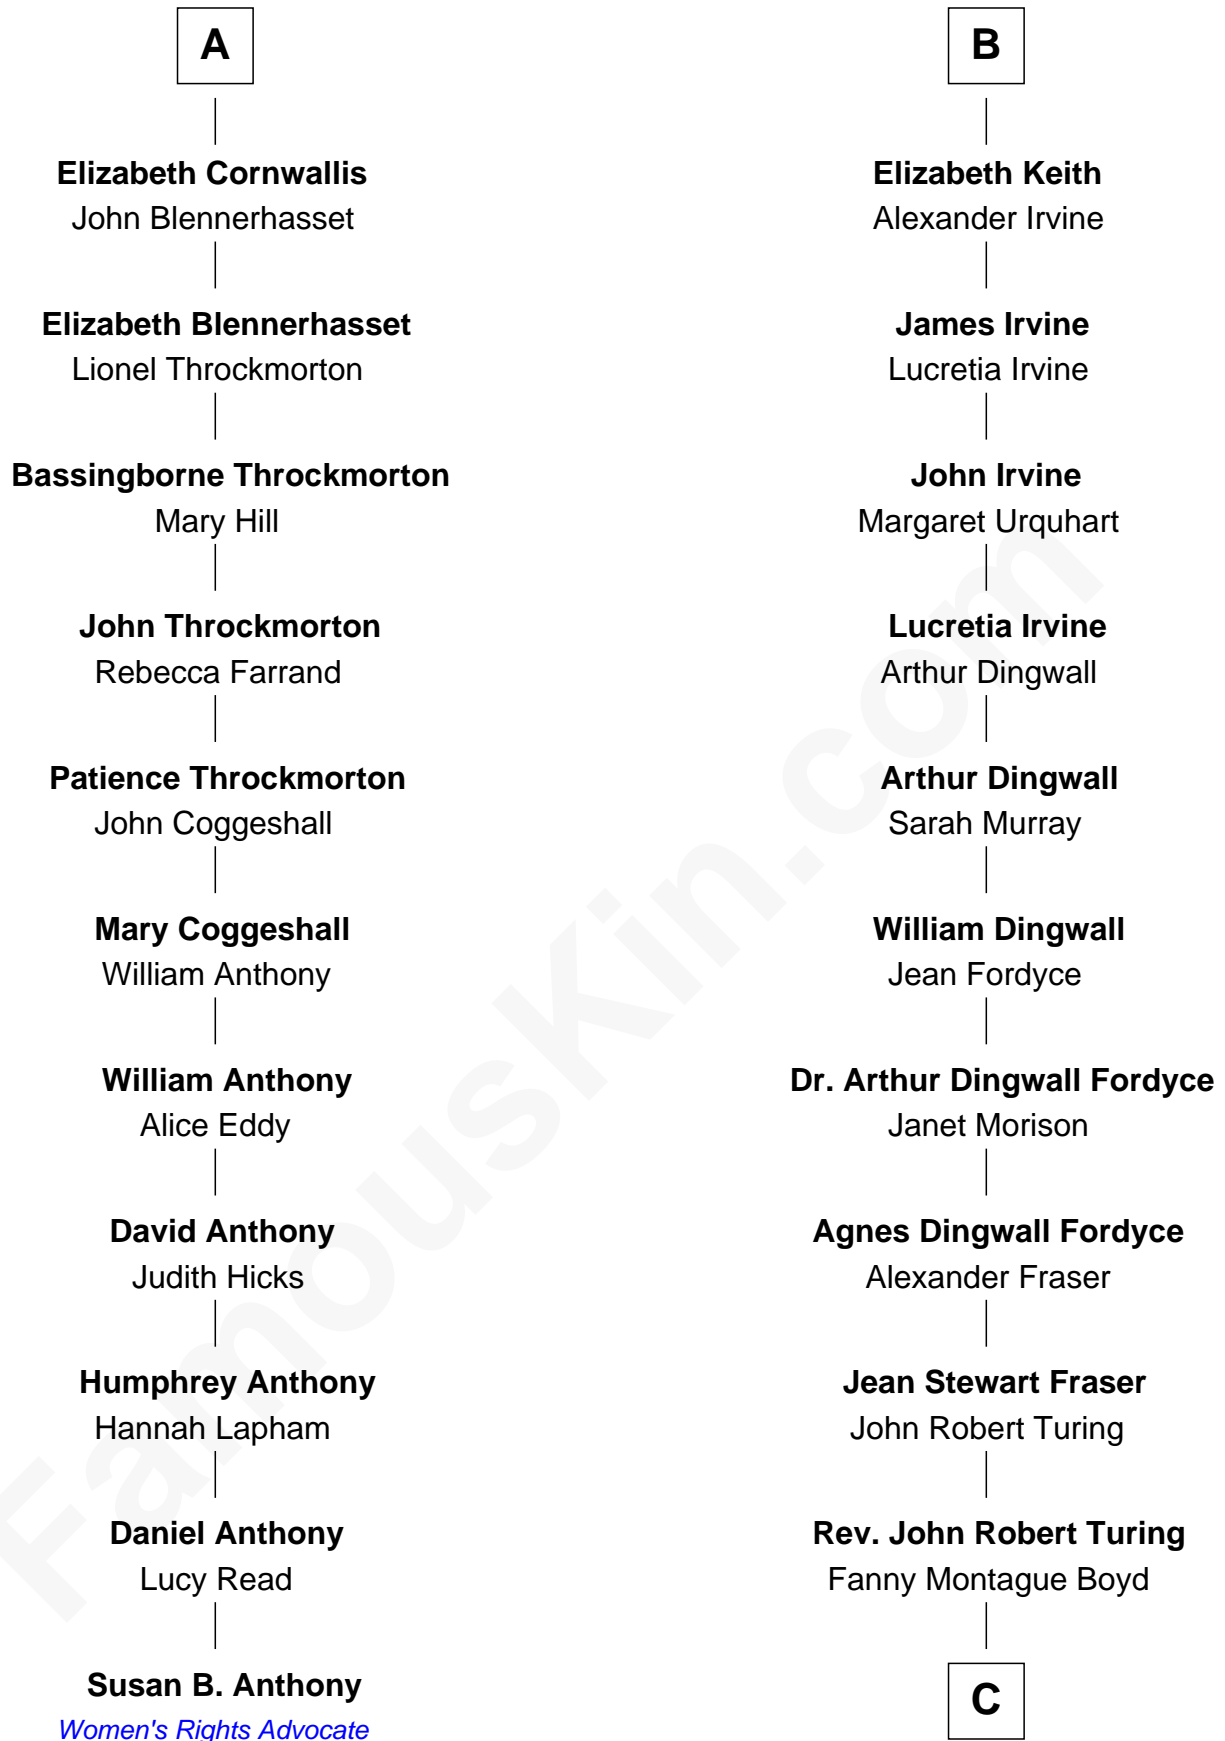

FamousKin.com Relationship Chart of

Susan B. Anthony

Women's Rights Advocate

17th cousin 1 time removed of

Alan Turing

WWII Codebreaker of Nazi Enigma Machine

C

Julius Matheson Turing

Ethel Sara Stoney

Alan Turing

WWII Codebreaker of Nazi Enigma Machine

FamousKin.com