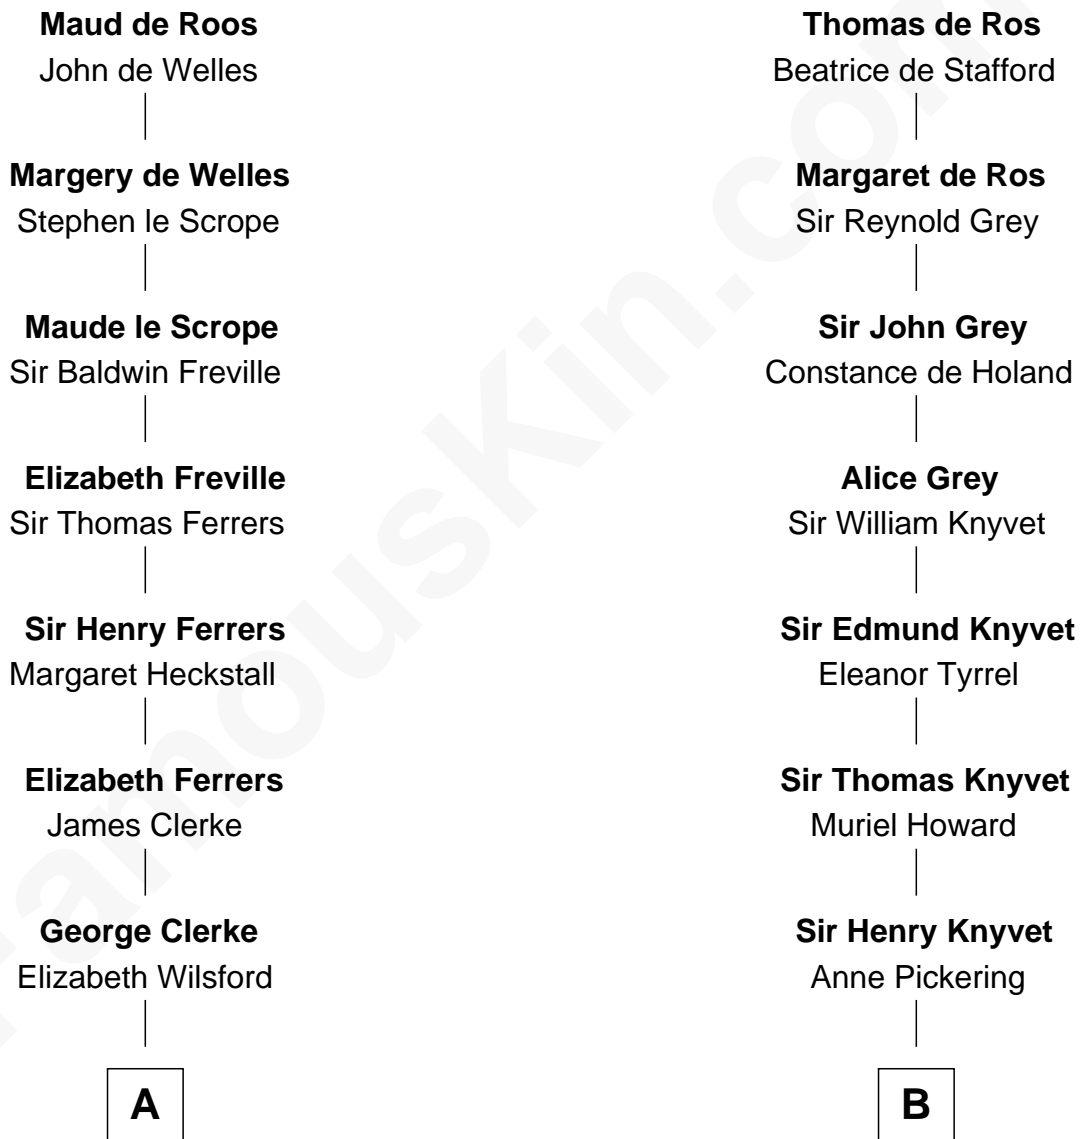

# FamousKin.com Relationship Chart of

**Susan B. Anthony**

*Women's Rights Advocate*

16th cousin 3 times removed of

**Tilda Swinton**

*Movie Actress*

**Sir William de Ros**  
Margery de Badlesmere

C

**Mariora Beatrice Evelyn Rochfort Alers-Hankey**

Alan Henry Campbell Swinton

**Sir John Swinton**

Judith Balfour Killen

**Tilda Swinton**

*Movie Actress*

FamousKin.com