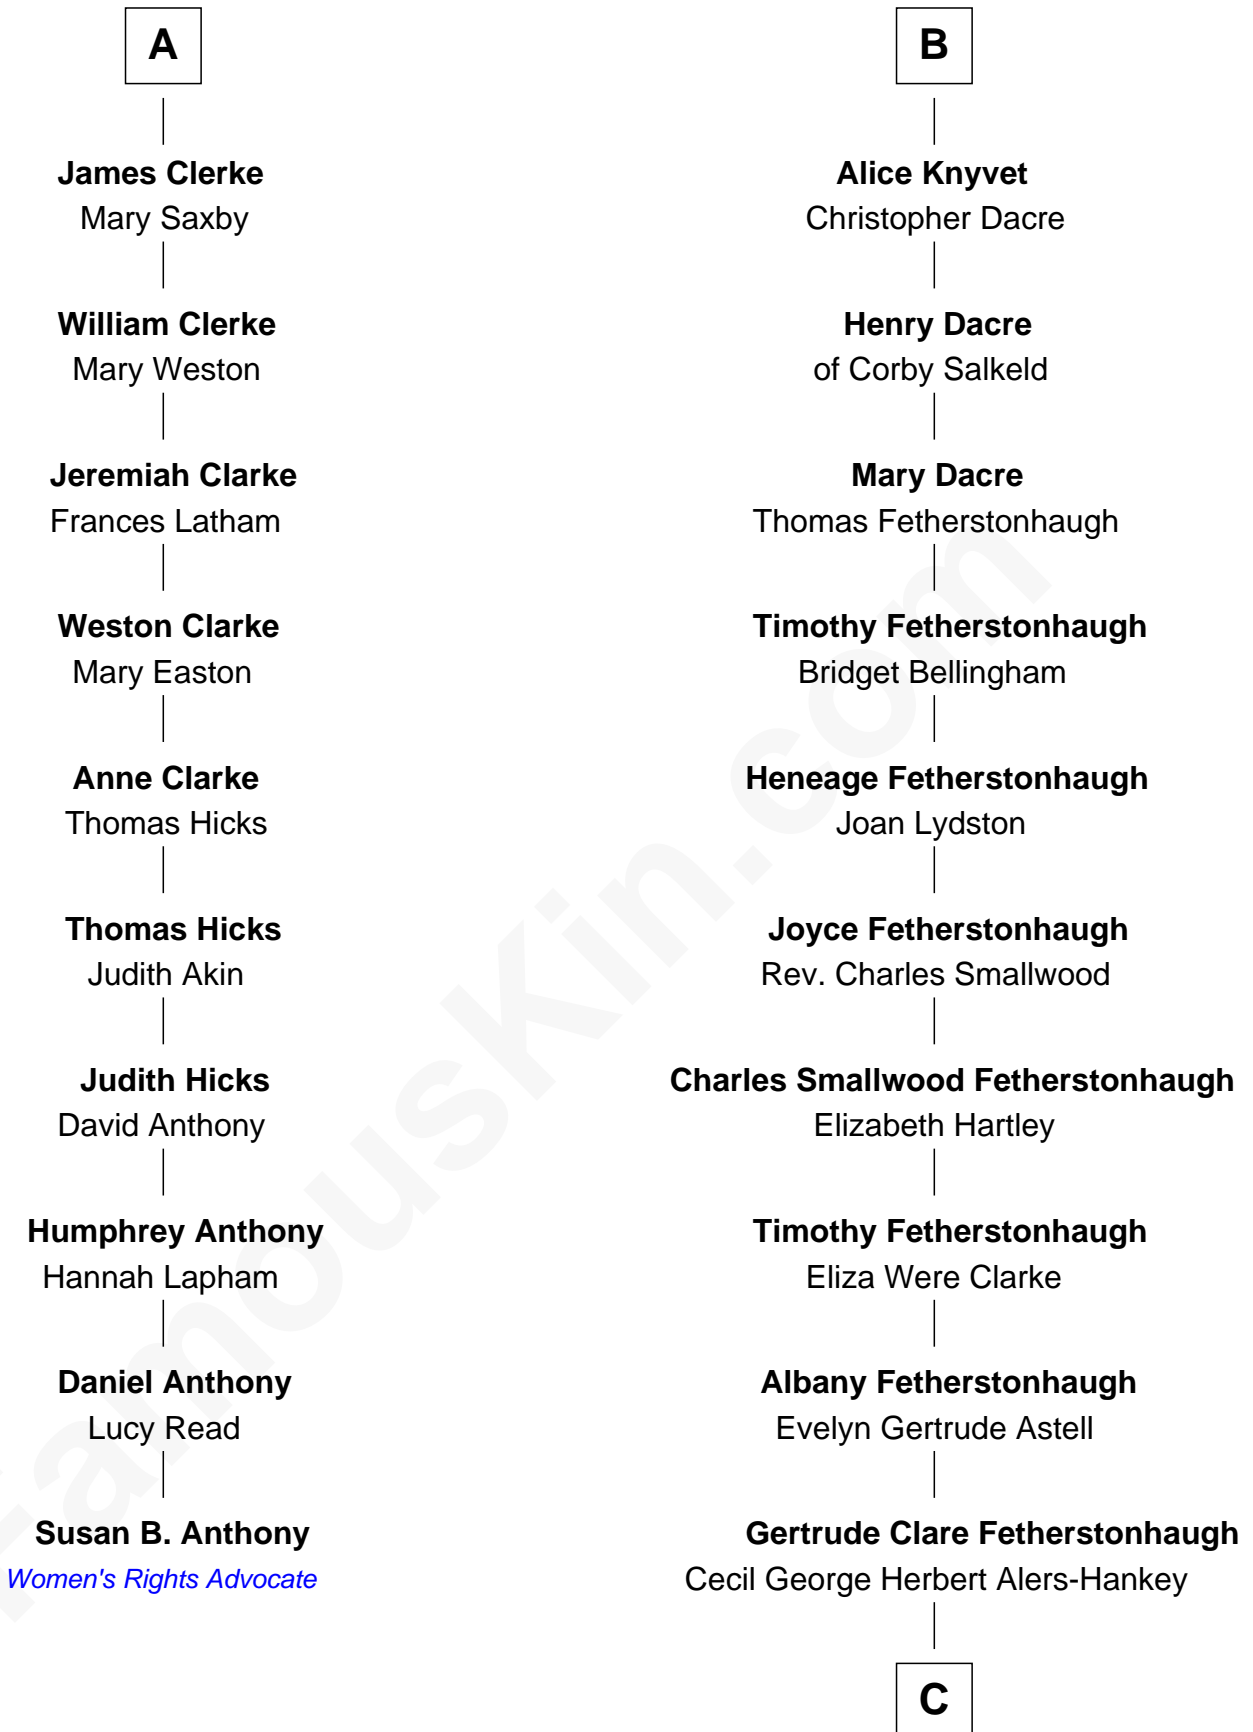

# FamousKin.com Relationship Chart of

**Susan B. Anthony**

*Women's Rights Advocate*

16th cousin 3 times removed of

**Tilda Swinton**

*Movie Actress*

**Sir William de Ros**  
Margery de Badlesmere

C

**Mariora Beatrice Evelyn Rochfort Alers-Hankey**

Alan Henry Campbell Swinton

**Sir John Swinton**

Judith Balfour Killen

**Tilda Swinton**

*Movie Actress*

FamousKin.com