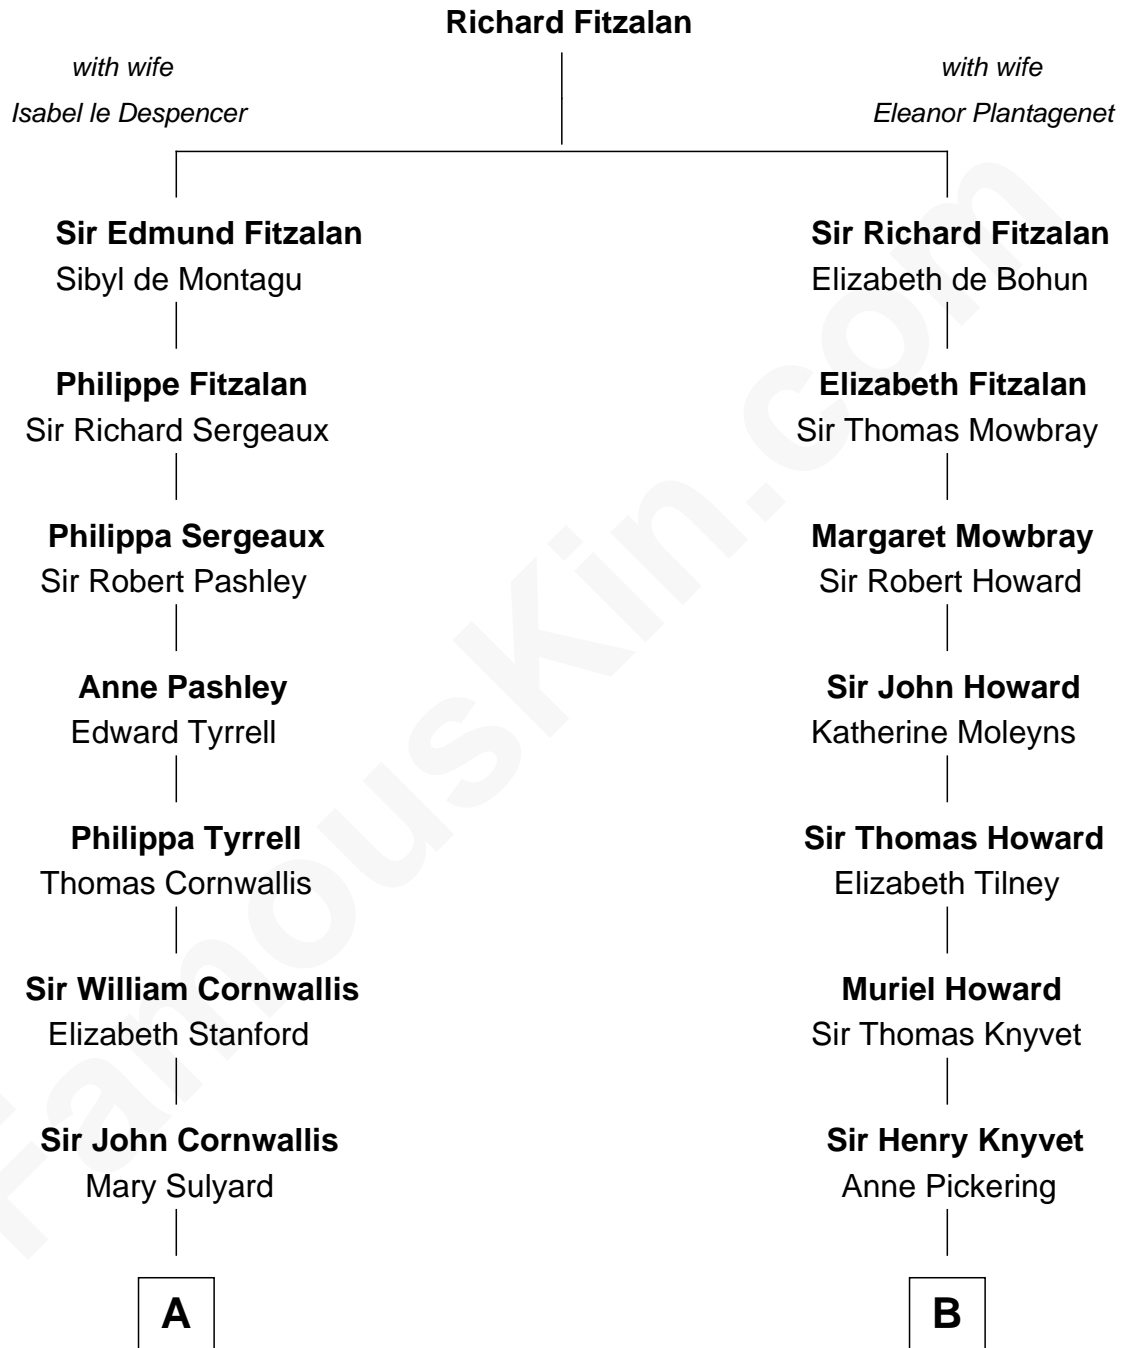

## Relationship Chart of

### Susan B. Anthony

*Women's Rights Advocate*

17th cousin 2 times removed of

**Tilda Swinton**  
*Movie Actress*

C

**Mariora Beatrice Evelyn Rochfort Alers-Hankey**

Alan Henry Campbell Swinton

**Sir John Swinton**