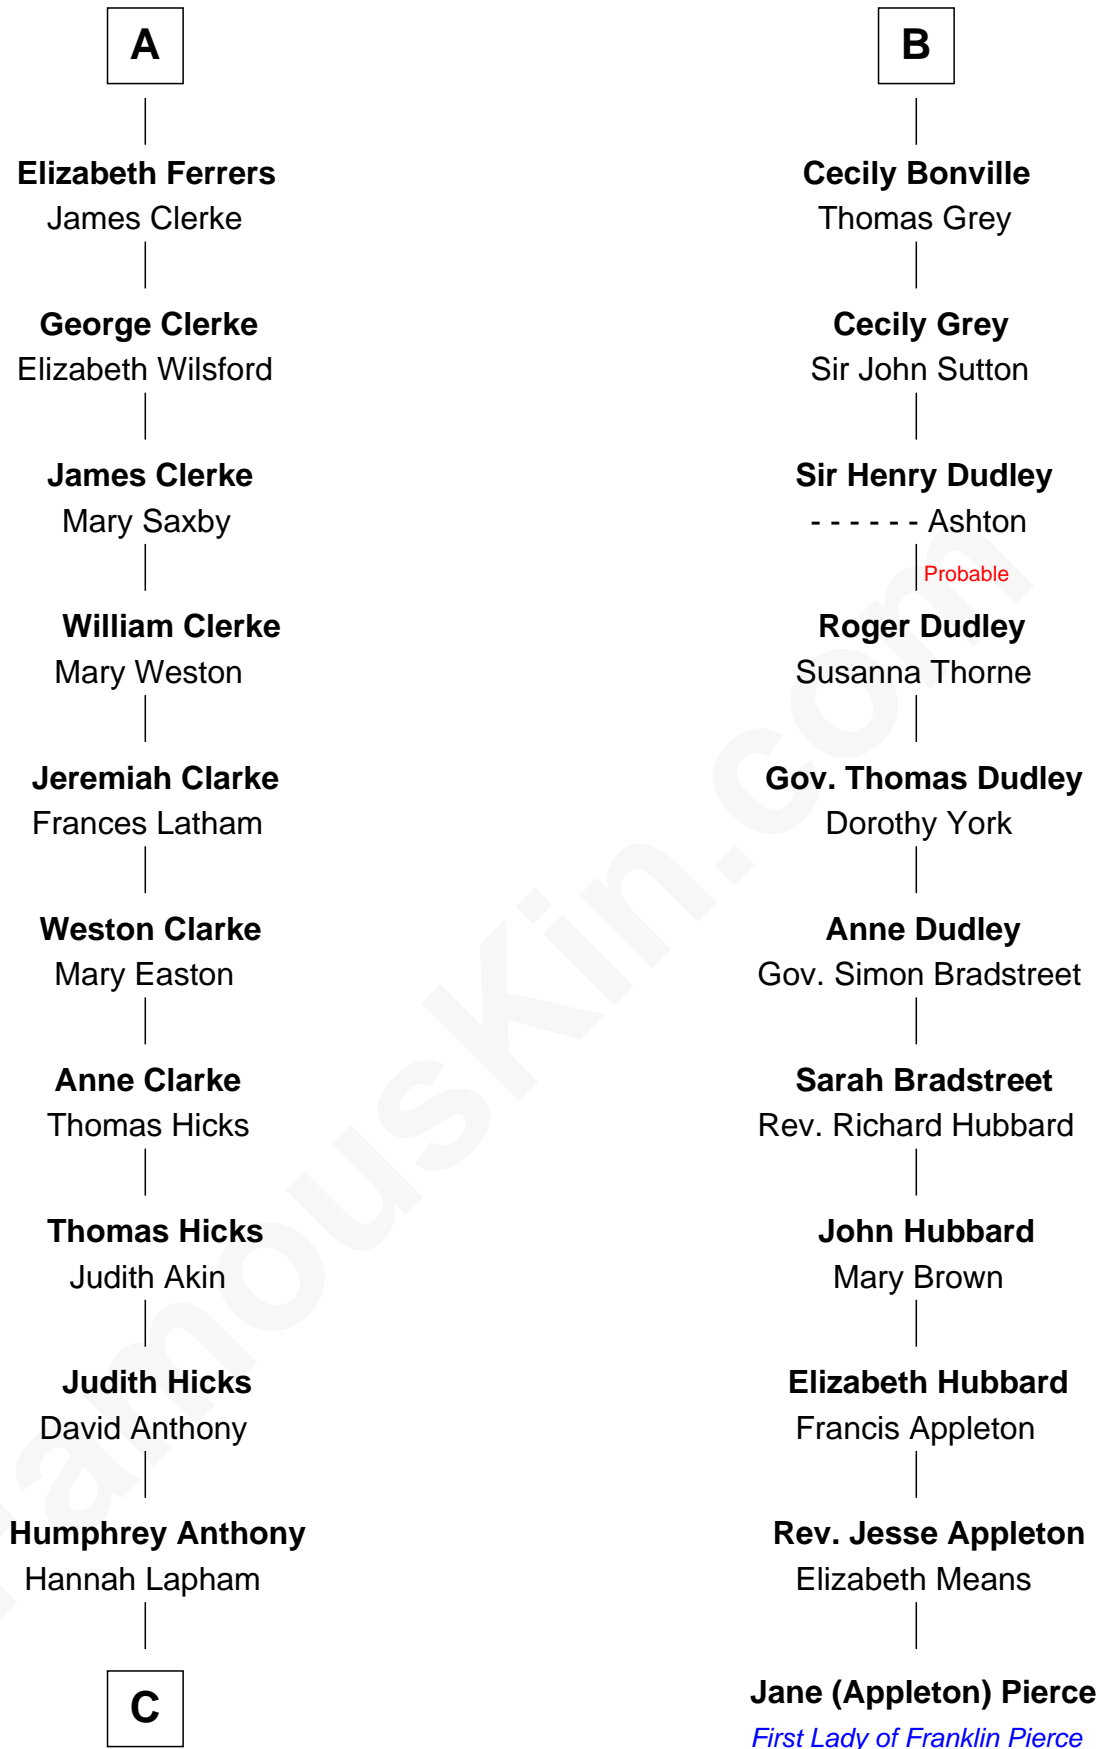

FamousKin.com

Relationship Chart of

Susan B. Anthony

Women's Rights Advocate

17th cousin 1 time removed of

Jane (Appleton) Pierce

First Lady of President Franklin Pierce

C

—
Daniel Anthony

Lucy Read

—
Susan B. Anthony

Women's Rights Advocate

FamousKin.com