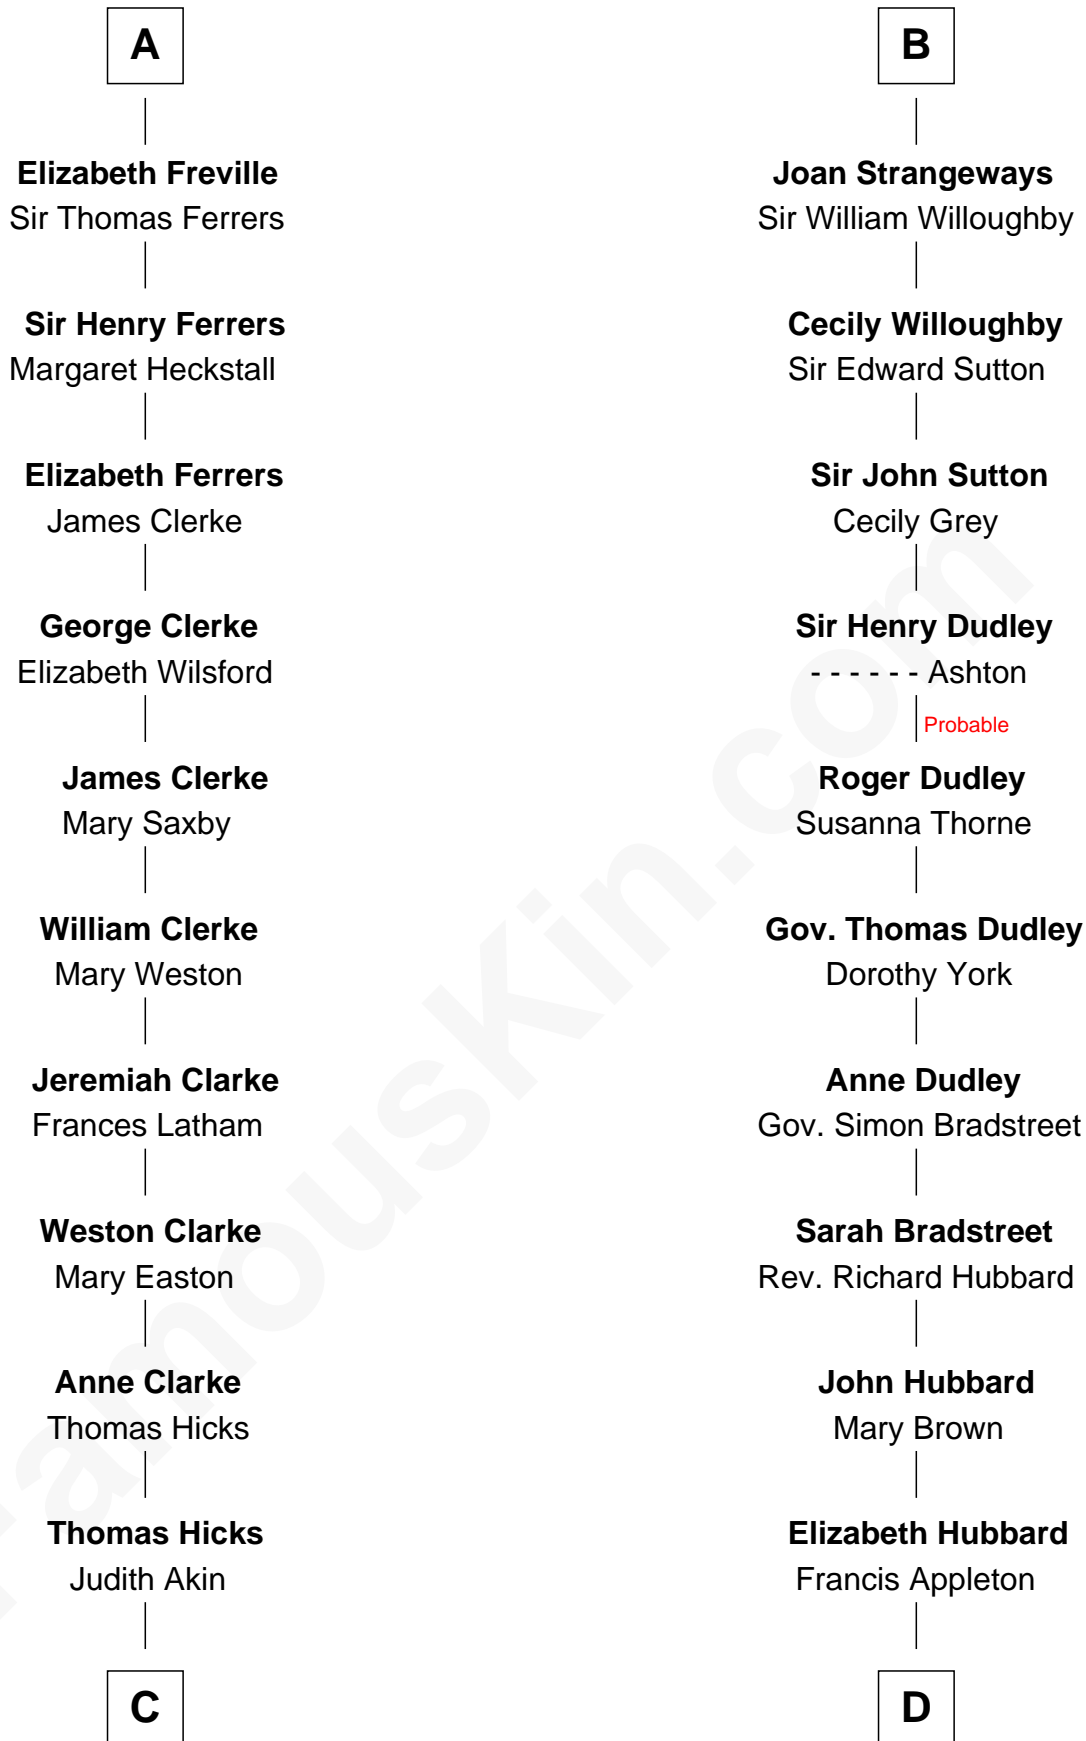

# FamousKin.com Relationship Chart of

**Susan B. Anthony**

*Women's Rights Advocate*

18th cousin 2 times removed of

**Jane (Appleton) Pierce**

*First Lady of President Franklin Pierce*

**Sir William Longespee**

Ela of Salisbury

**C**

**Judith Hicks**  
David Anthony

**Humphrey Anthony**  
Hannah Lapham

**Daniel Anthony**  
Lucy Read

**Susan B. Anthony**  
*Women's Rights Advocate*

**D**

**Rev. Jesse Appleton**  
Elizabeth Means

**Jane (Appleton) Pierce**  
*First Lady of Franklin Pierce*

FamousKin.com