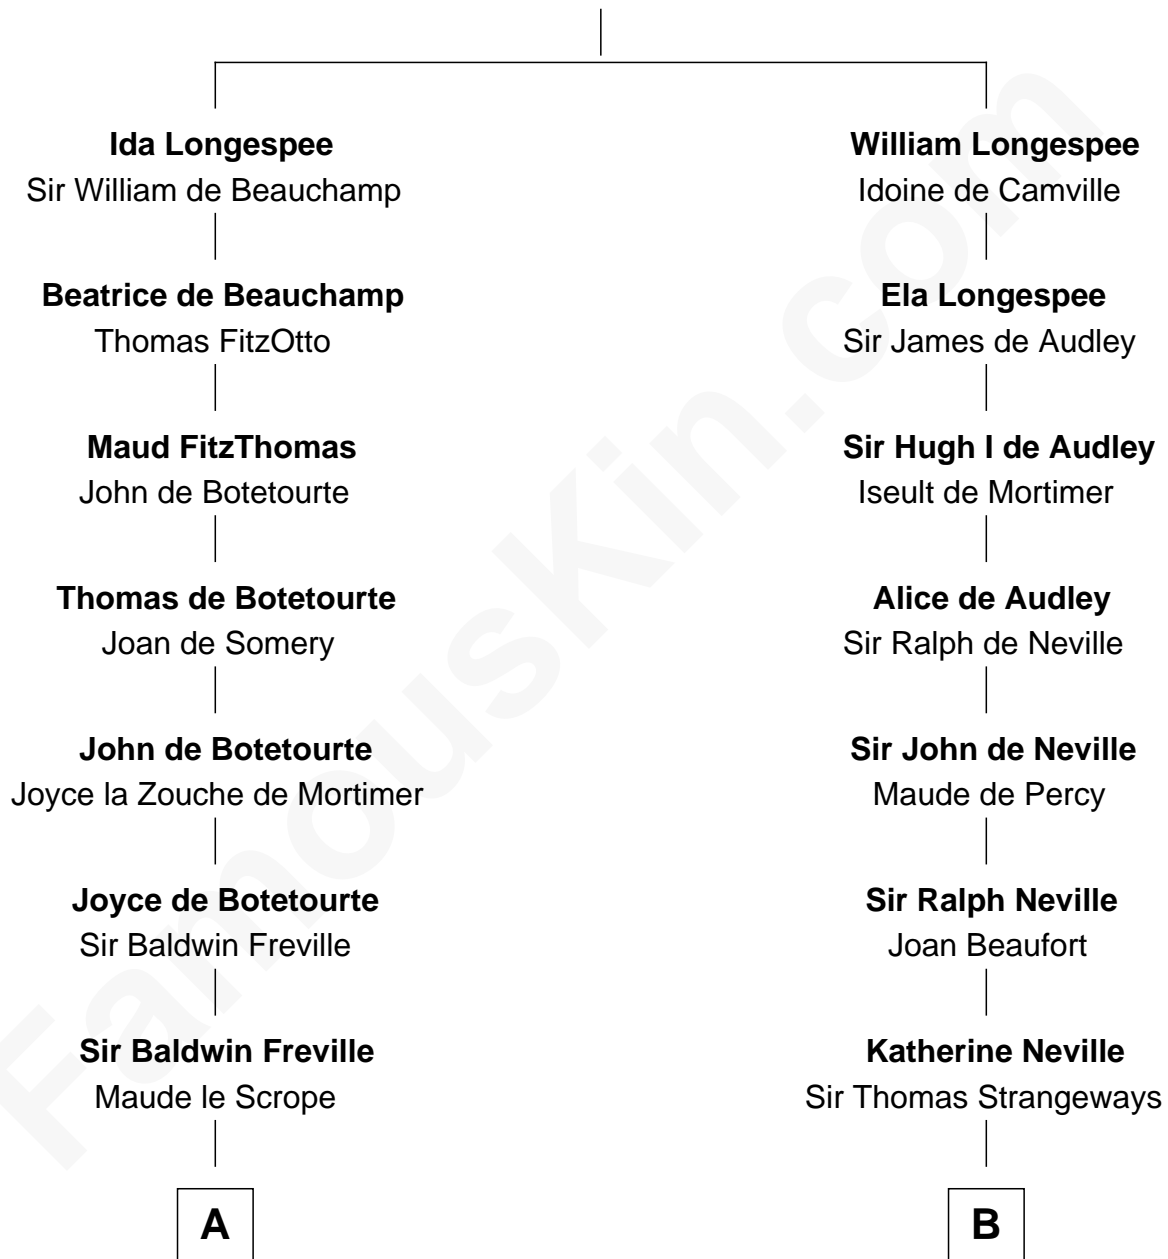

# FamousKin.com Relationship Chart of

**Susan B. Anthony**

*Women's Rights Advocate*

18th cousin 2 times removed of

**Jane (Appleton) Pierce**

*First Lady of President Franklin Pierce*

**Sir William Longespee**

Ela of Salisbury

**C**

**Judith Hicks**  
David Anthony

**Humphrey Anthony**  
Hannah Lapham

**Daniel Anthony**  
Lucy Read

**Susan B. Anthony**  
*Women's Rights Advocate*

**D**

**Rev. Jesse Appleton**  
Elizabeth Means

**Jane (Appleton) Pierce**  
*First Lady of Franklin Pierce*

FamousKin.com