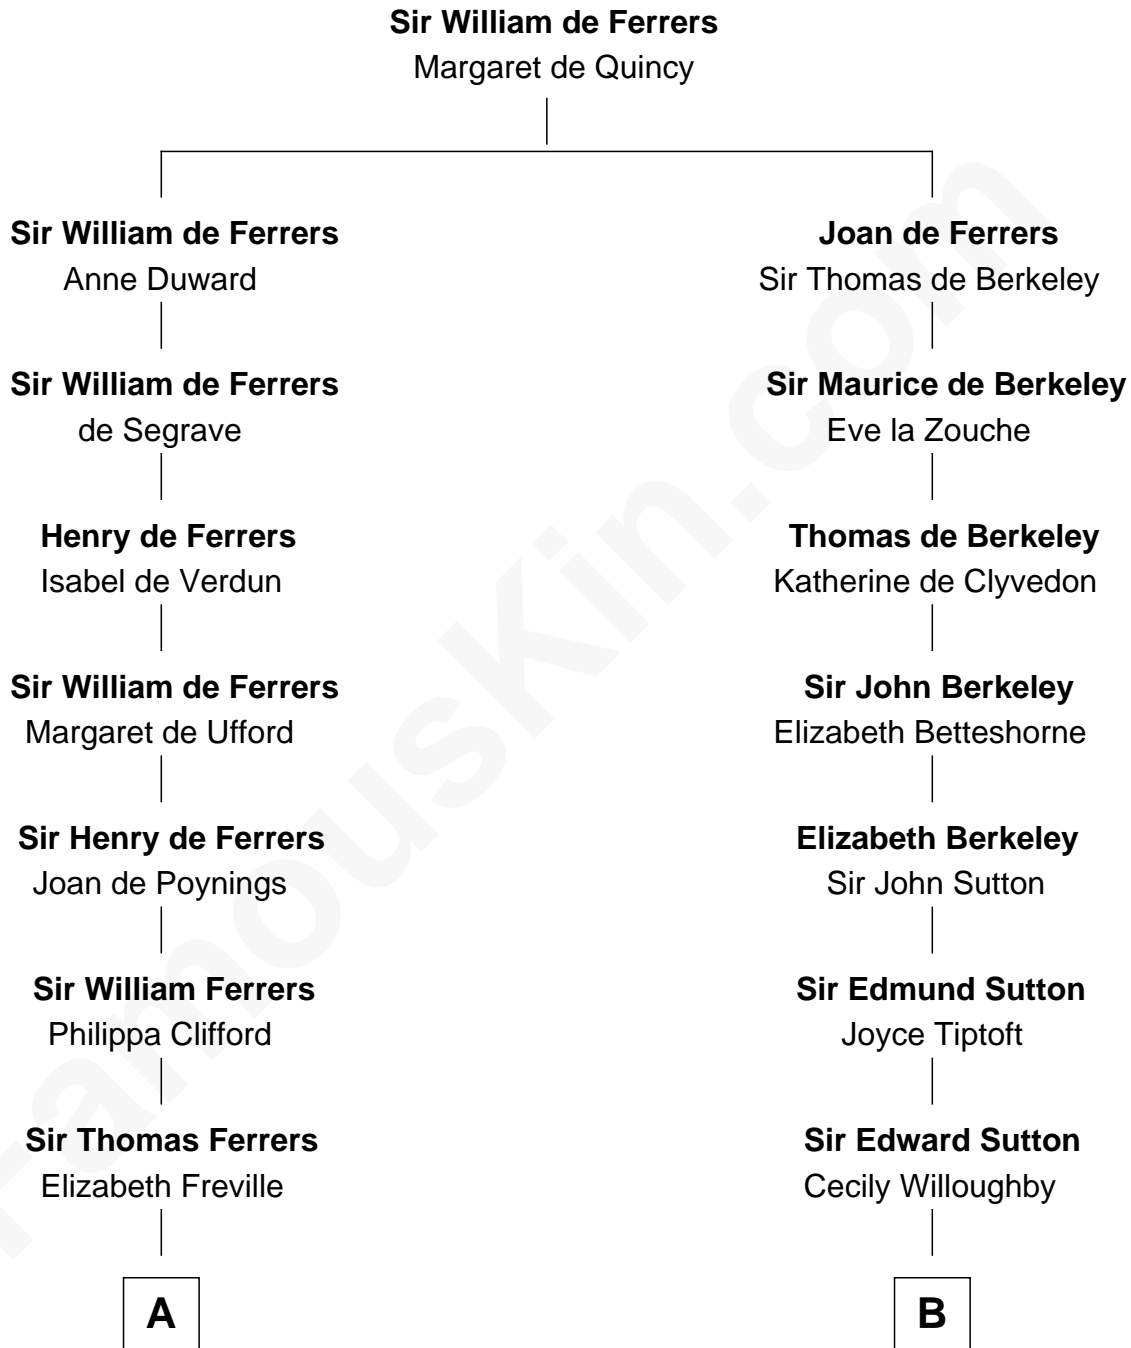

FamousKin.com Relationship Chart of

Susan B. Anthony

Women's Rights Advocate

16th cousin 3 times removed of

Jane (Appleton) Pierce

First Lady of President Franklin Pierce

C

—
Humphrey Anthony

Hannah Lapham

—
Daniel Anthony

Lucy Read

—
Susan B. Anthony

Women's Rights Advocate

FamousKin.com