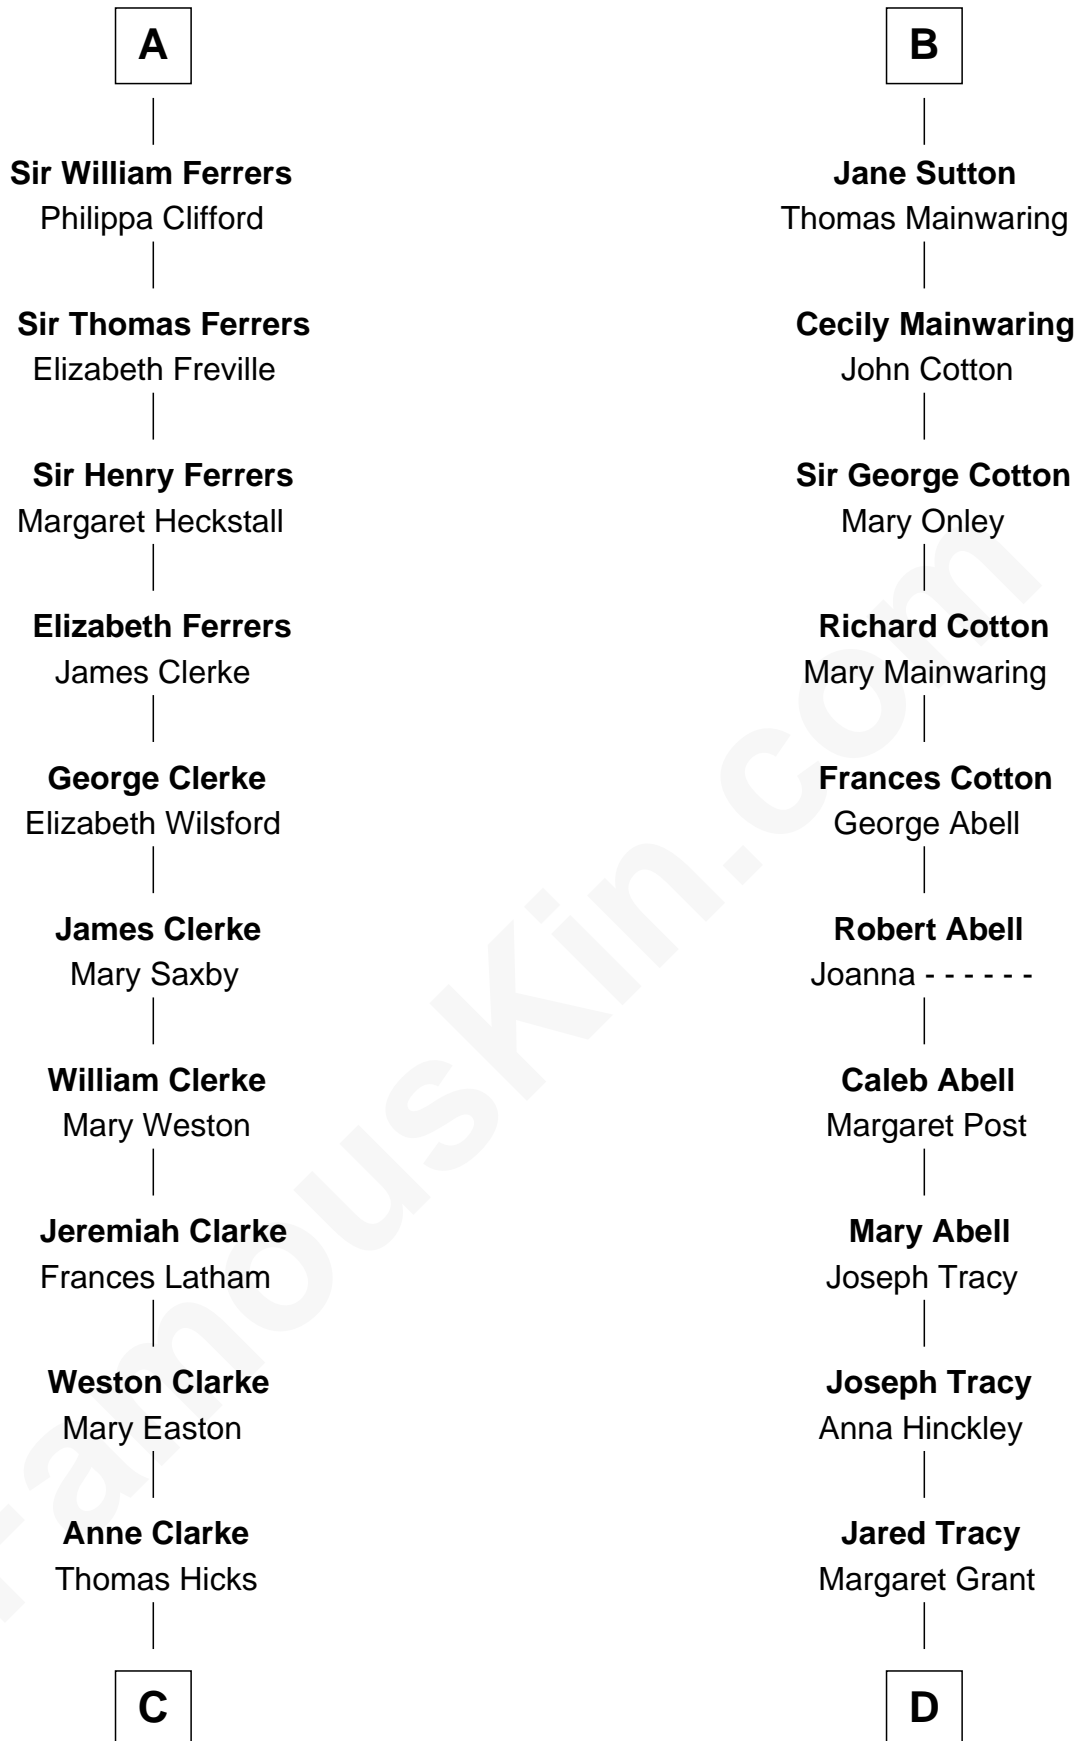

FamousKin.com Relationship Chart of

Susan B. Anthony

Women's Rights Advocate

21st cousin of

Henry Sturgis Morgan

Co-Founder of Morgan Stanley

C

Thomas Hicks