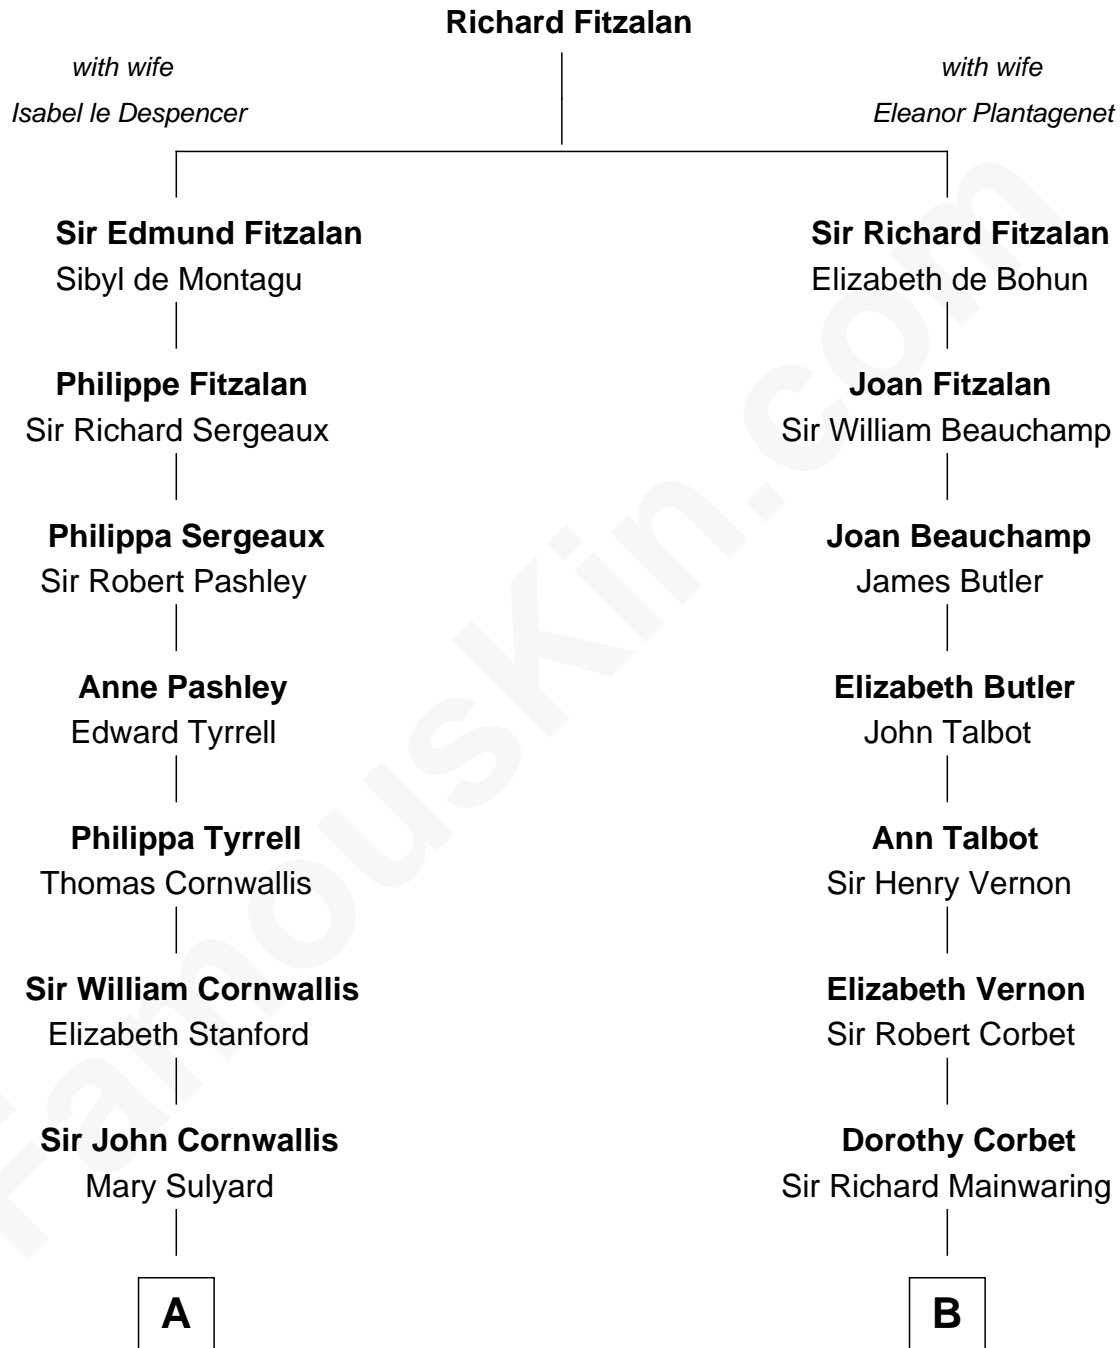

# FamousKin.com Relationship Chart of

**Susan B. Anthony**

*Women's Rights Advocate*

17th cousin 2 times removed of

**Henry Sturgis Morgan**

*Co-Founder of Morgan Stanley*

**C**

—  
**Frances Louisa Tracy**

John Pierpont Morgan

—  
**John Pierpont Morgan**

Jane Norton Grew

—  
**Henry Sturgis Morgan**

*Co-Founder of Morgan Stanley*

FamousKin.com