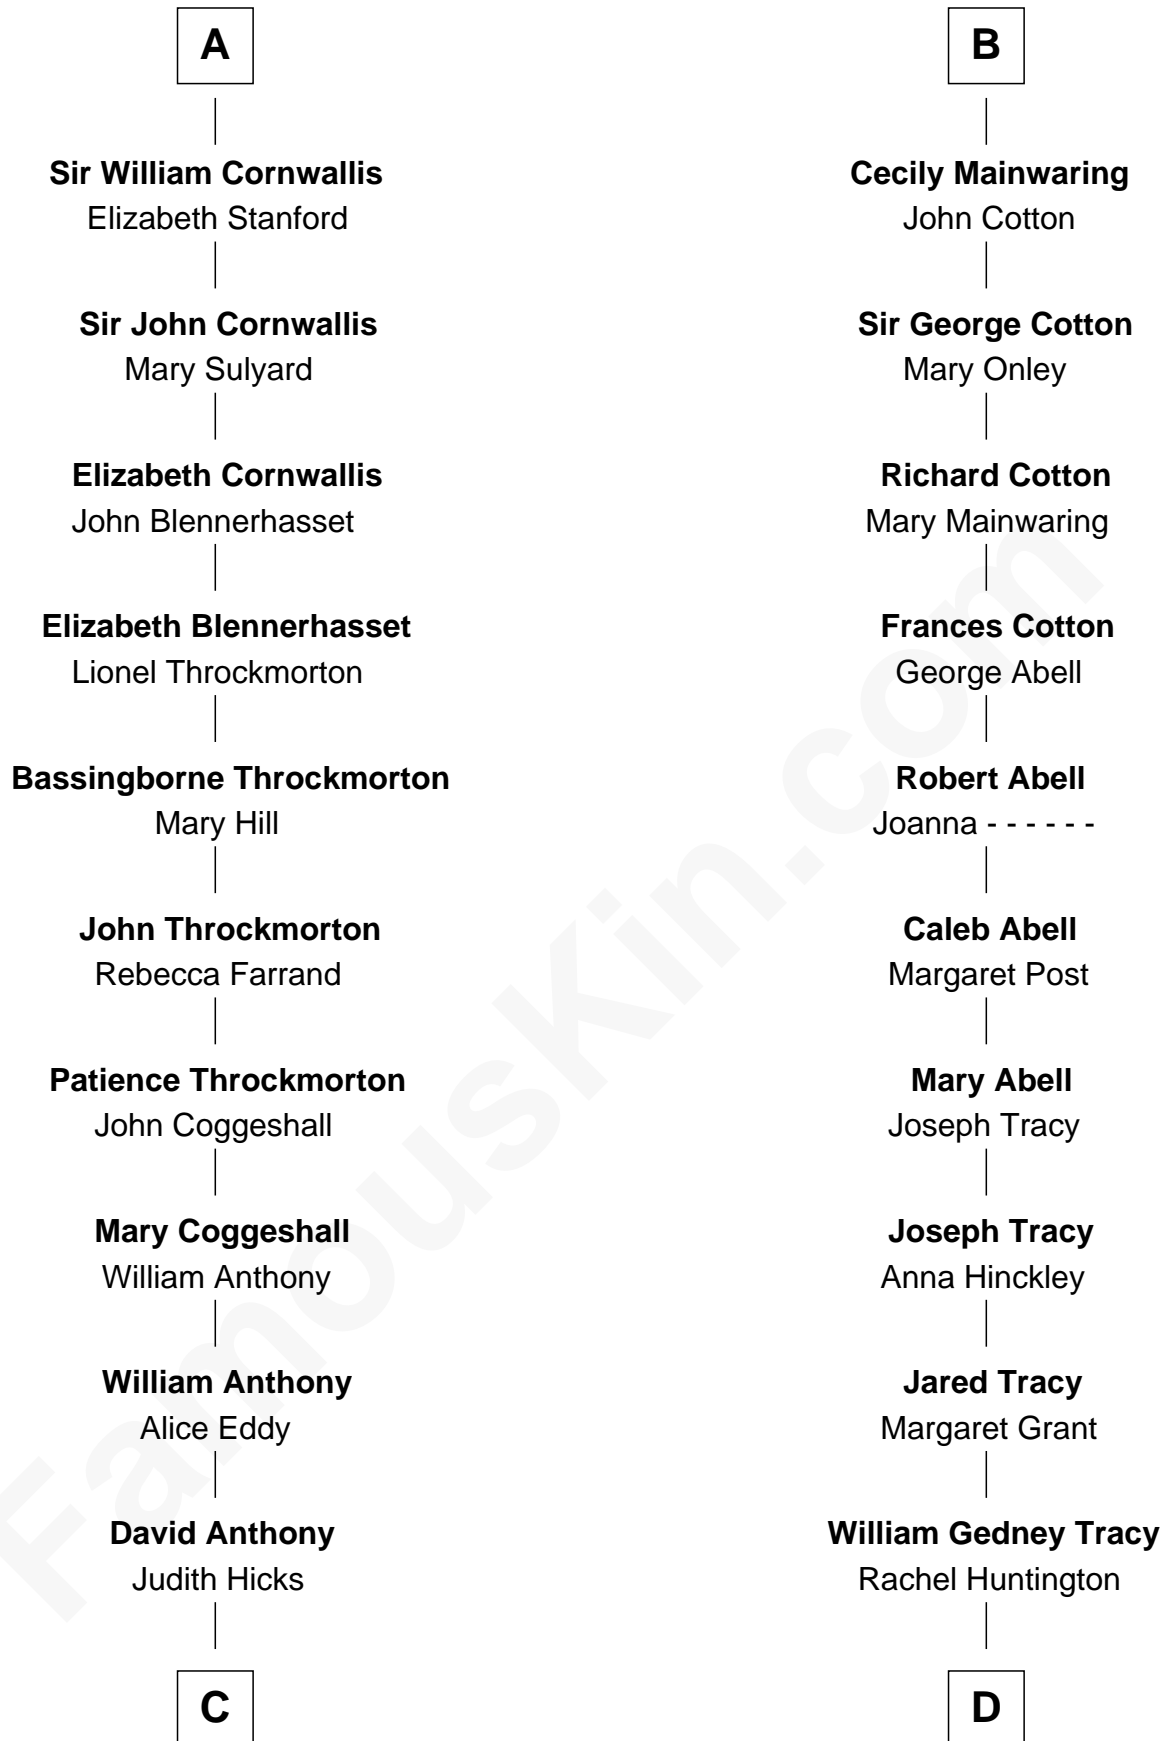

FamousKin.com Relationship Chart of

Susan B. Anthony

Women's Rights Advocate

19th cousin 1 time removed of

Henry Sturgis Morgan

Co-Founder of Morgan Stanley

Sir Hugh le Despencer

Isabella de Beauchamp

Constance Blount

Sir John Sutton

Elizabeth Berkeley

Jane Sutton

Thomas Mainwaring

B

C

Humphrey Anthony

Hannah Lapham

Daniel Anthony

Lucy Read

Susan B. Anthony

Women's Rights Advocate

D

Charles F. Tracy

Louisa Kirkland