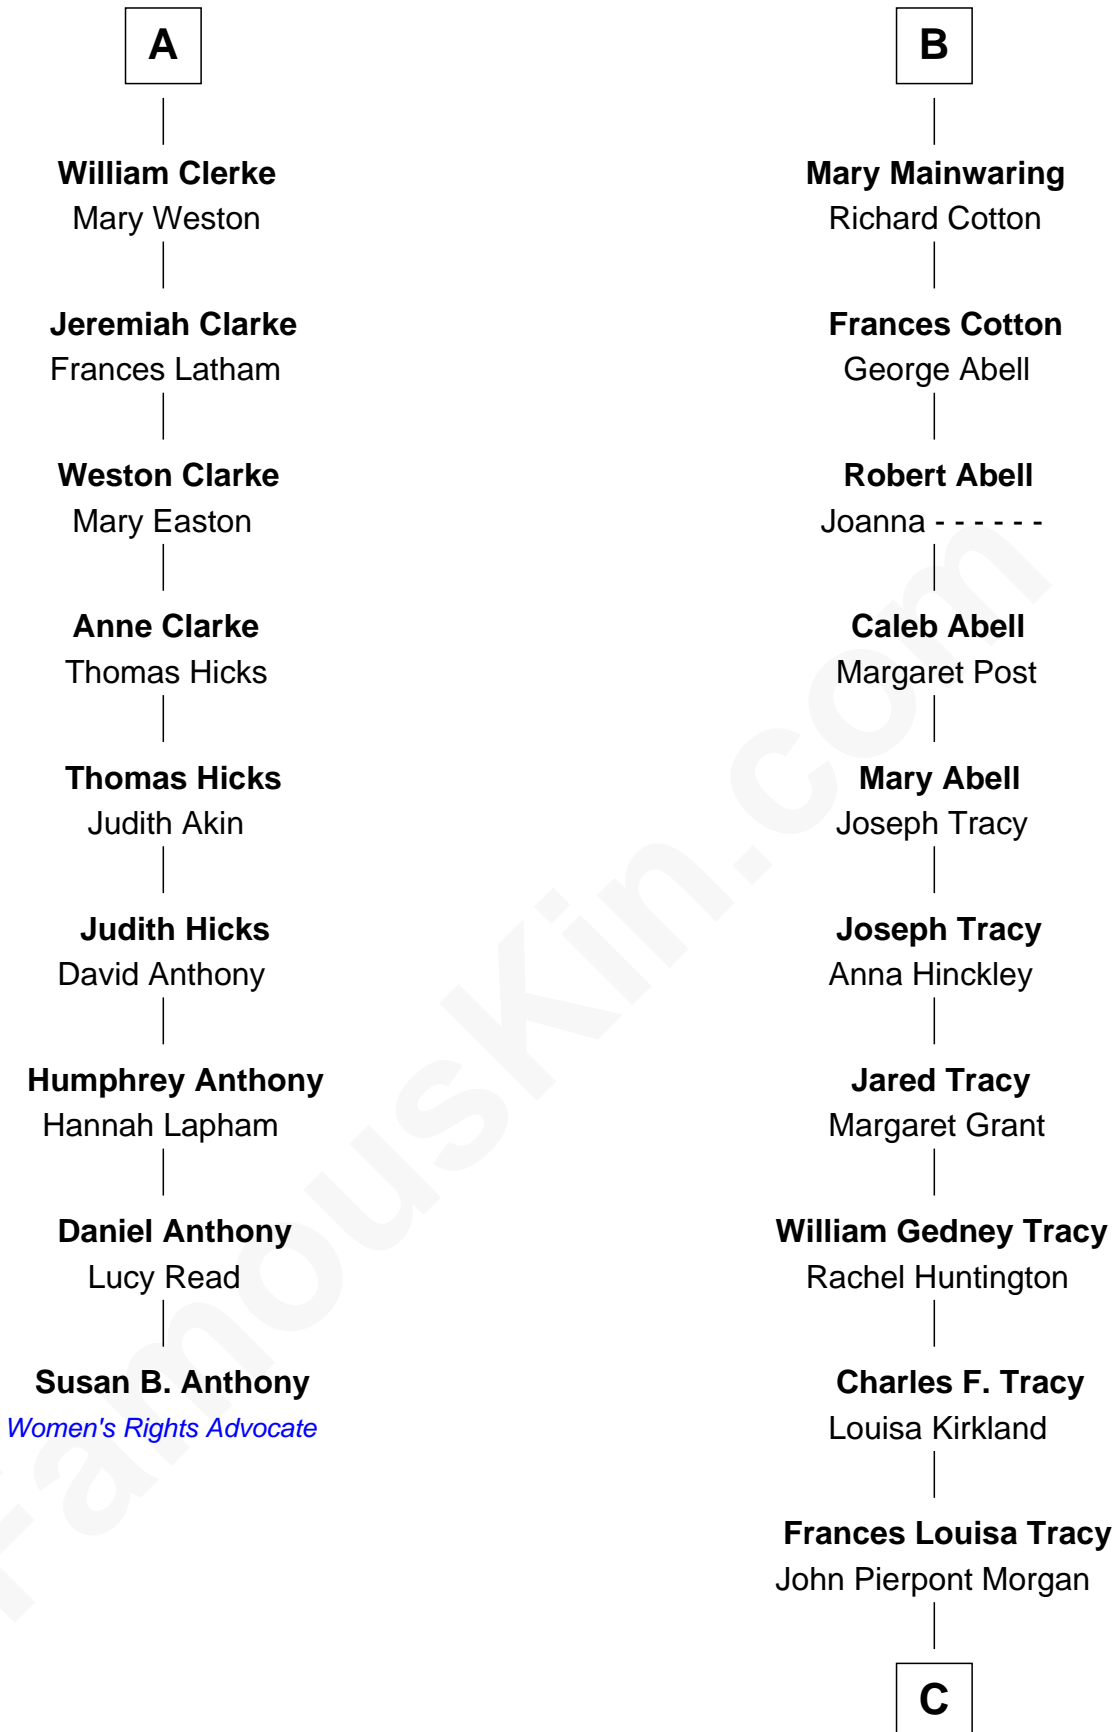

# FamousKin.com Relationship Chart of

**Susan B. Anthony**

*Women's Rights Advocate*

15th cousin 3 times removed of

**Henry Sturgis Morgan**

*Co-Founder of Morgan Stanley*

**John de Welles**

Maud de Roos

**Margery de Welles**

Stephen le Scrope

**Maude le Scrope**

Sir Baldwin Freville

**Elizabeth Freville**

Sir Thomas Ferrers

**Sir Henry Ferrers**

Margaret Heckstall

James Butler

**James Butler**

Joan Beauchamp

**Elizabeth Butler**

John Talbot

**Ann Talbot**

Sir Henry Vernon

**Elizabeth Vernon**

Sir Robert Corbet

**Dorothy Corbet**

Sir Richard Mainwaring

**Sir Arthur Mainwaring**

Margaret Mainwaring

**B**

C

John Pierpont Morgan