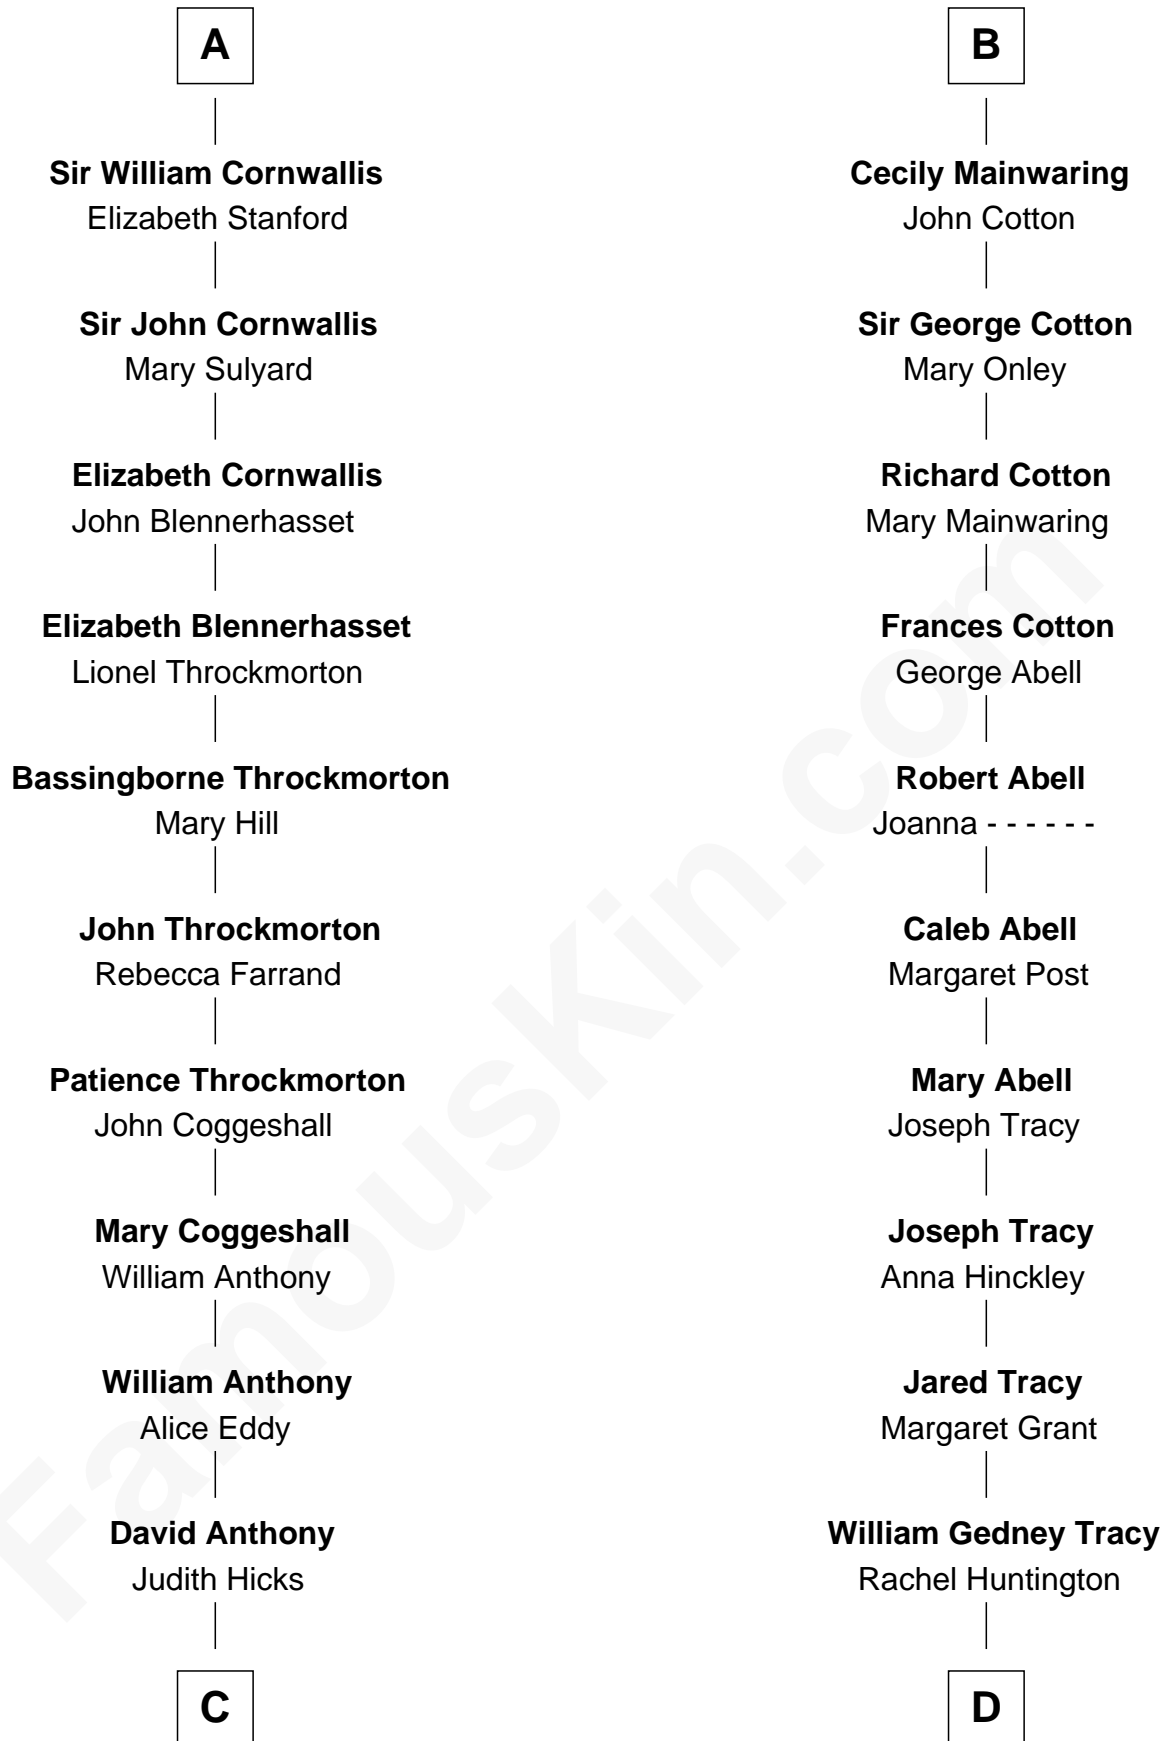

FamousKin.com Relationship Chart of

Susan B. Anthony

Women's Rights Advocate

19th cousin of

J.P. Morgan, Jr.

American Banker and Philanthropist

Sir Hugh le Despencer

Isabella de Beauchamp

Constance Blount

Sir John Sutton

Elizabeth Berkeley

Jane Sutton

Thomas Mainwaring

B

C

Humphrey Anthony

Hannah Lapham

Daniel Anthony

Lucy Read

Susan B. Anthony

Women's Rights Advocate

D

Charles F. Tracy

Louisa Kirkland