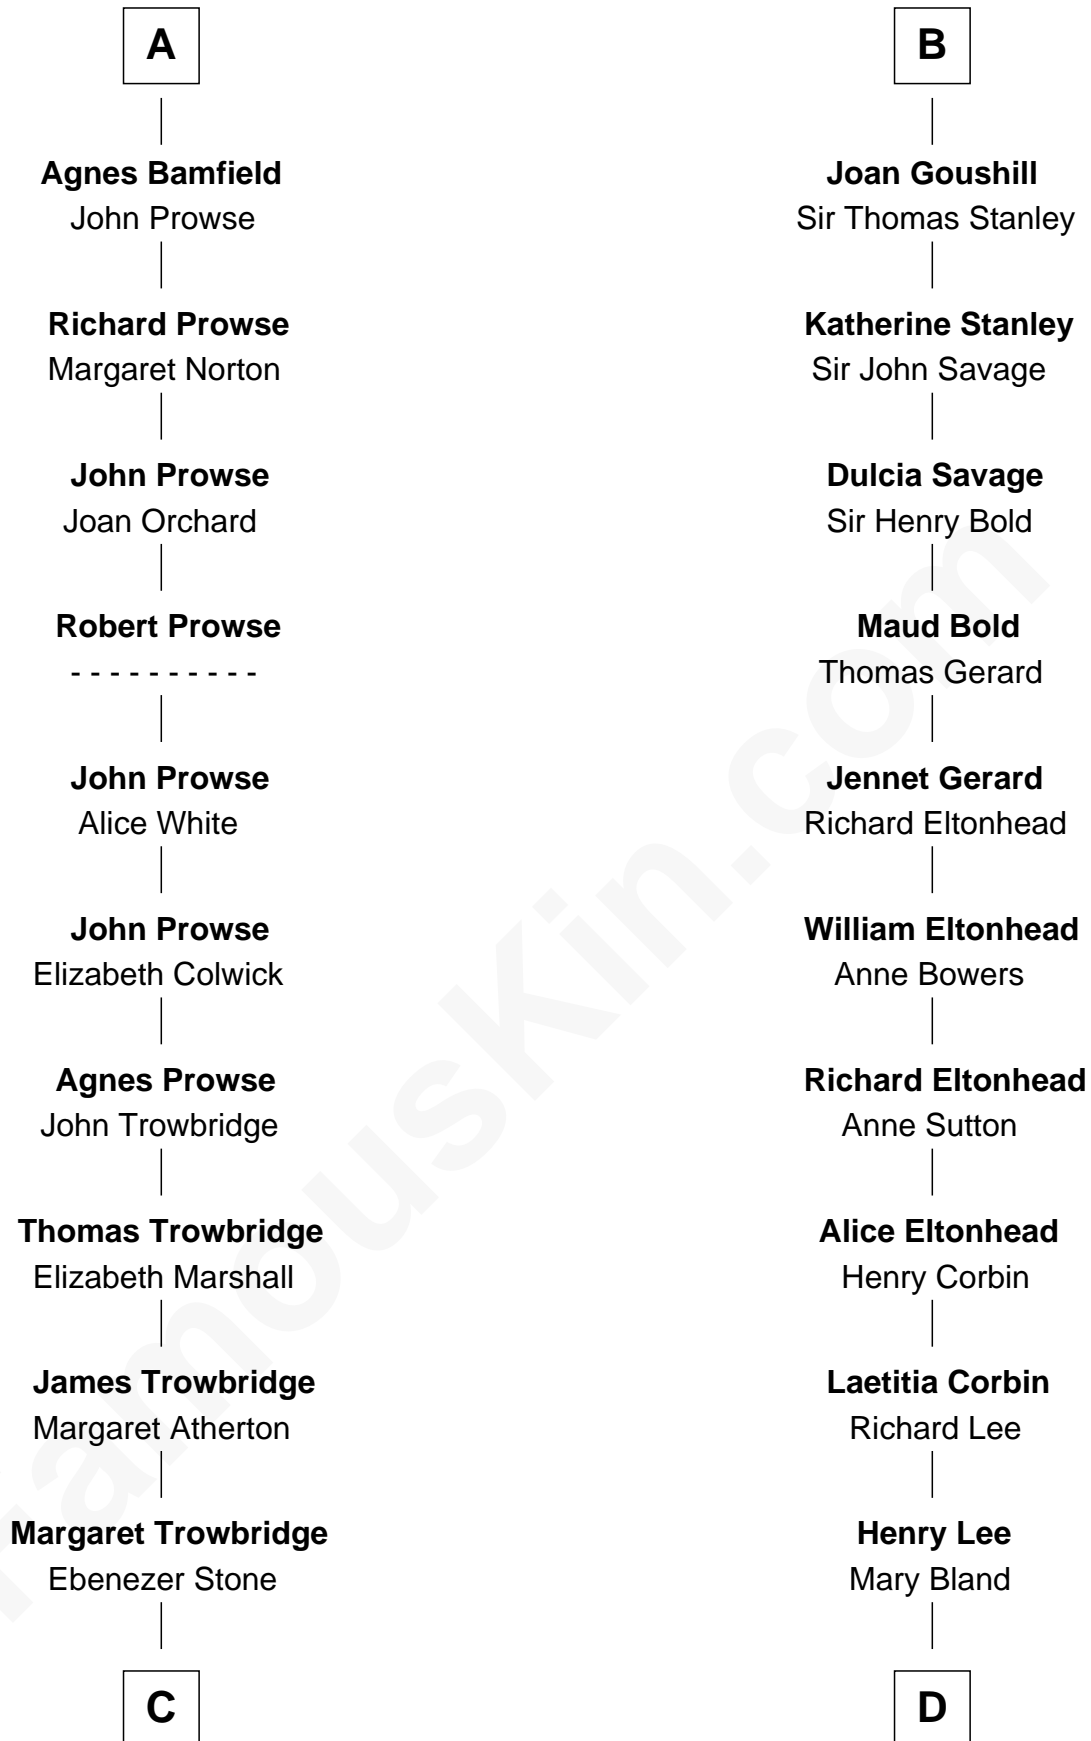

FamousKin.com Relationship Chart of

Susan B. Anthony

Women's Rights Advocate

20th cousin 1 time removed of

Fitzhugh Lee

40th Governor of Virginia

Sir Geoffrey FitzPiers

Aveline de Clare

C

Mindwell Stone
Ebenezer Woodward

Mary Woodward
Jonathan Richardson

Susannah Richardson
Daniel Read

Lucy Read
Daniel Anthony

Susan B. Anthony
Women's Rights Advocate

D

Col. Henry Lee
Lucy Grymes