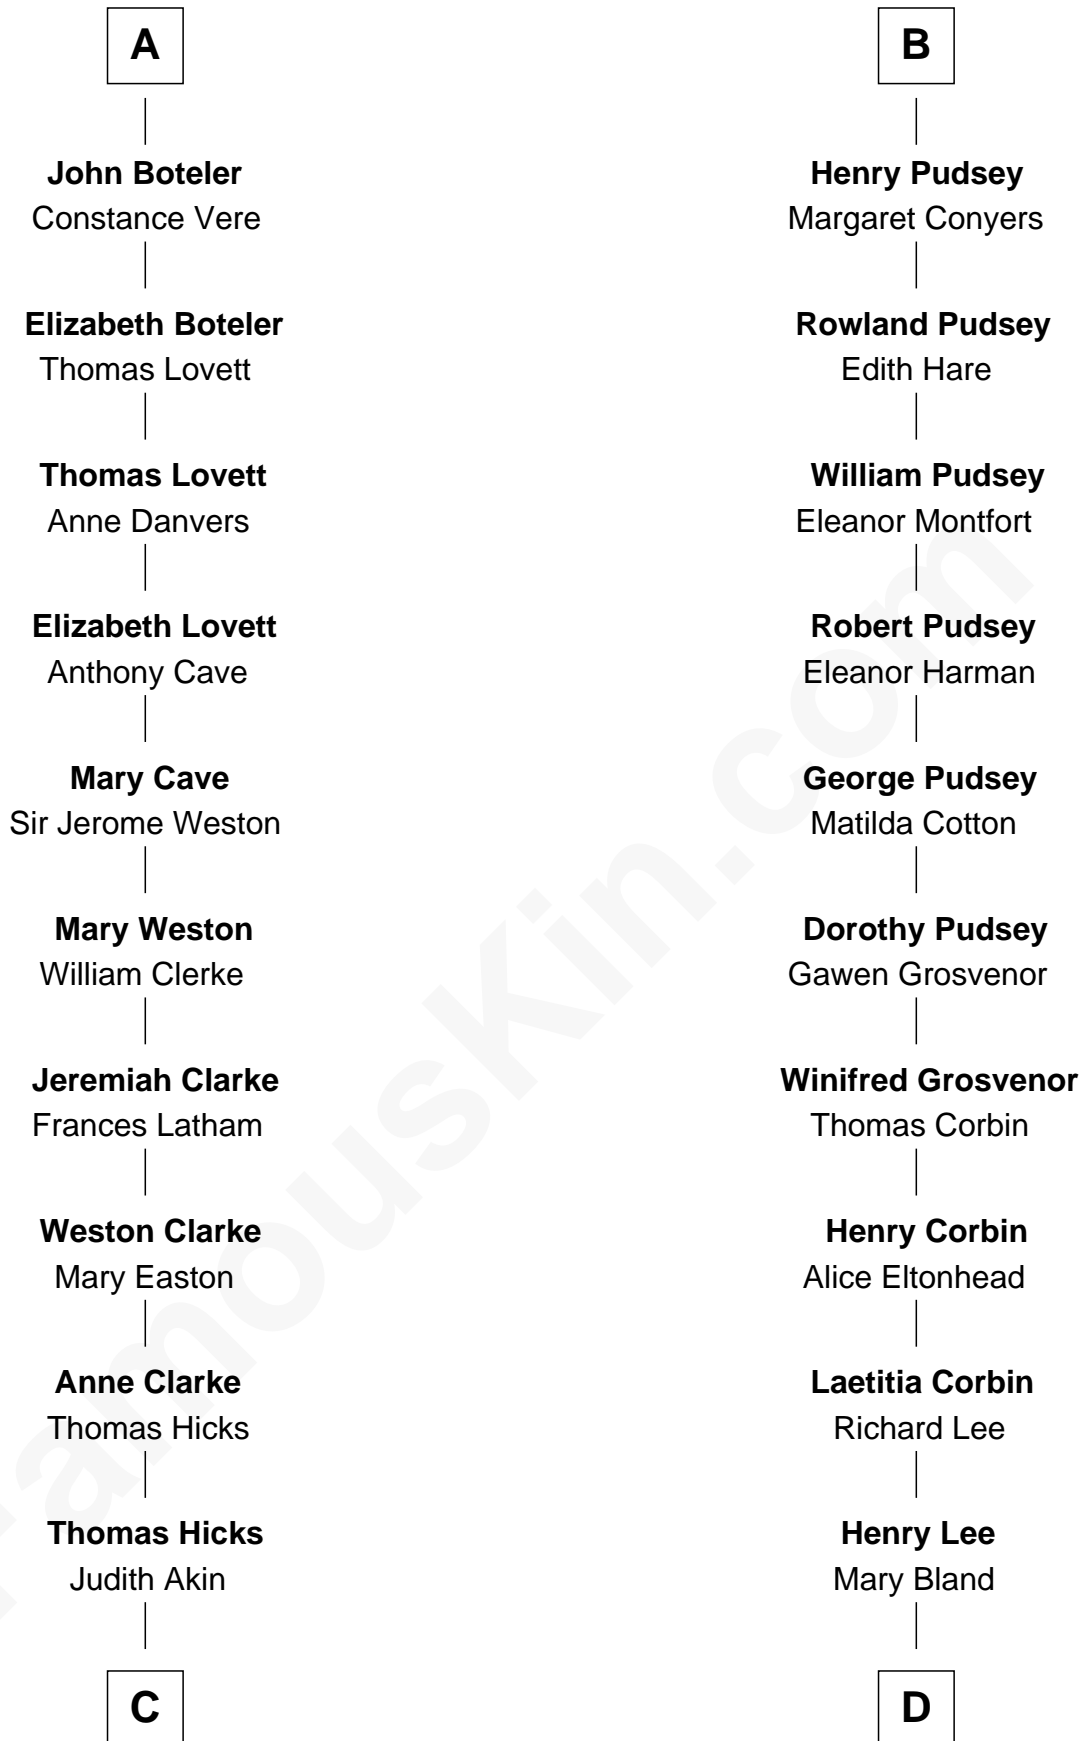

FamousKin.com Relationship Chart of

Susan B. Anthony

Women's Rights Advocate

20th cousin of

Fitzhugh Lee

40th Governor of Virginia

William de Odingsells

Ela FitzWalter

Ida de Odingsells
Sir Roger de Herdeburgh

Ela Herdeburgh
Sir William de Boteler

Ankaret le Boteler
John le Strange

Eleanor le Strange
Sir Reynold de Grey

Ida Grey
John Cokayne

Elizabeth Cokayne
Sir Philip le Boteler

Philip Boteler
Isabel Willoughby

A

Margaret de Oddingseles

Sir John de Grey

Sir John Grey
Avice Marmion

Sir Robert Grey
Lora de St. Quintin

Elizabeth Grey
Henry FitzHugh

Eleanor Fitzhugh
Sir Thomas Tunstall

Margaret Tunstall
Sir Ralph Pudsey

Sir John Pudsey
Grace Hamerton

B

C

Judith Hicks
David Anthony

Humphrey Anthony
Hannah Lapham

Daniel Anthony
Lucy Read

Susan B. Anthony
Women's Rights Advocate