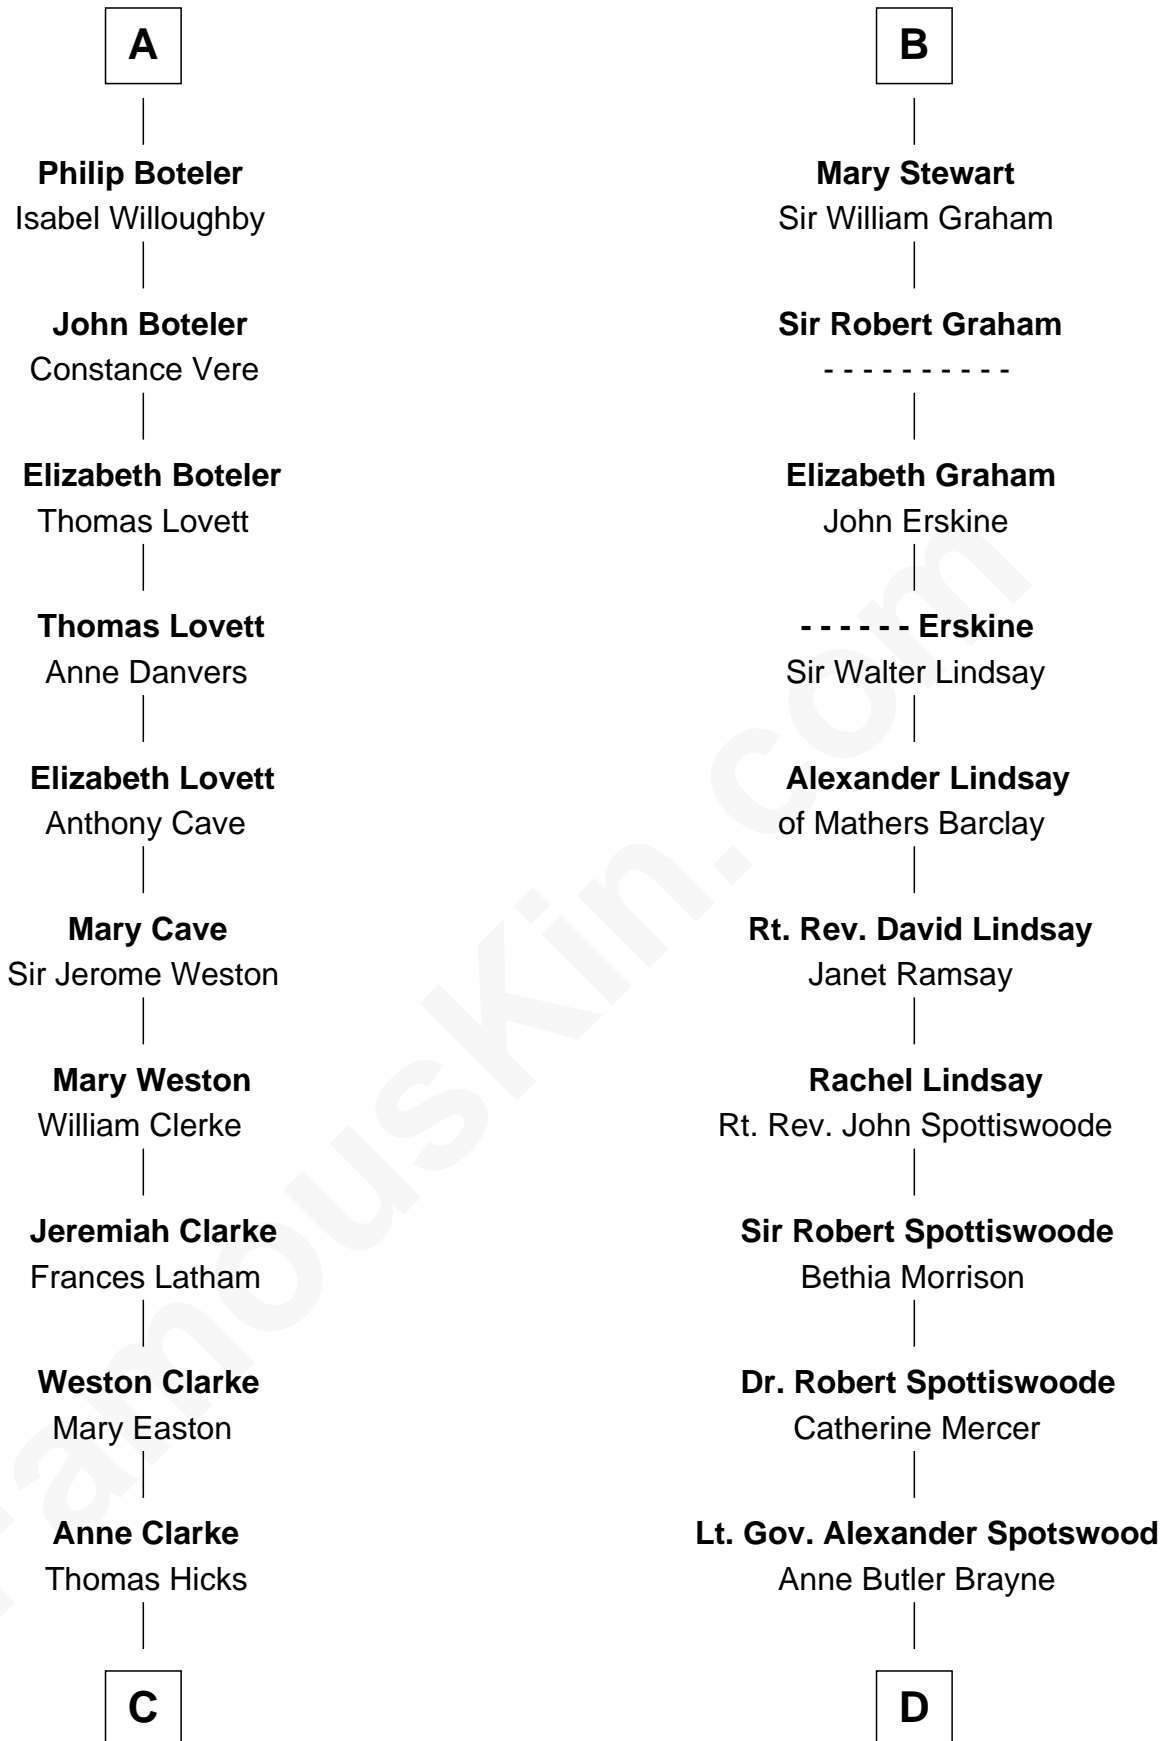

FamousKin.com Relationship Chart of

Susan B. Anthony

Women's Rights Advocate

21st cousin of

Fitzhugh Lee

40th Governor of Virginia

David of Huntingdon

Maud of Chester

Lucy Read

Susan B. Anthony

Women's Rights Advocate

D

Anne Catherine Spotswood

Col. Bernard Moore

Anne Butler Moore

Charles Carter