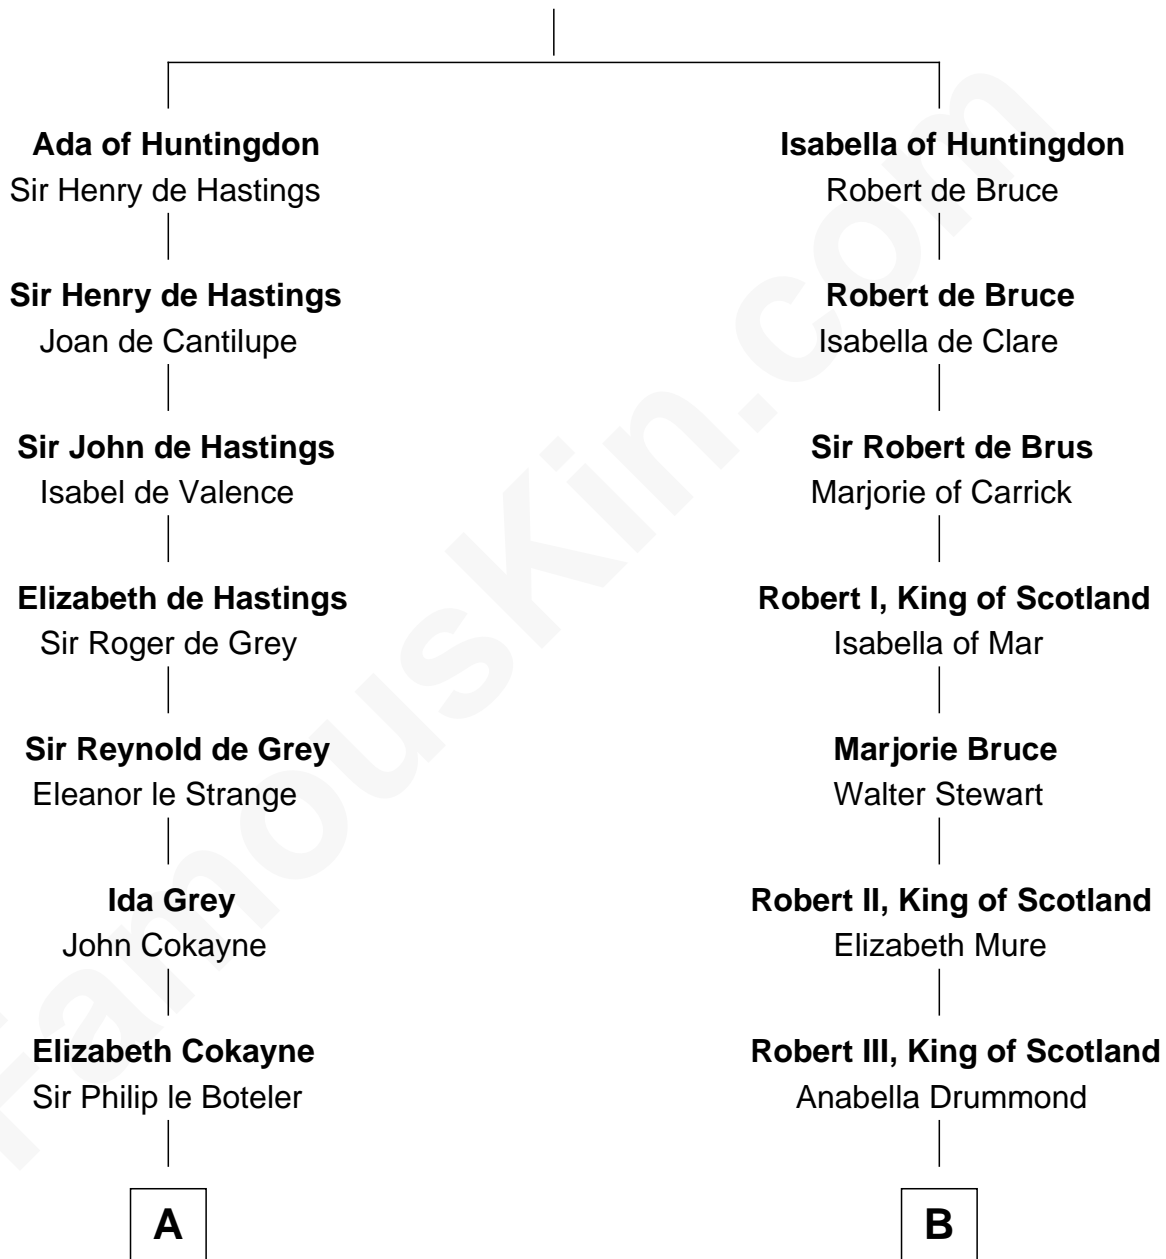

FamousKin.com Relationship Chart of

Susan B. Anthony

Women's Rights Advocate

21st cousin of

Fitzhugh Lee

40th Governor of Virginia

David of Huntingdon

Maud of Chester