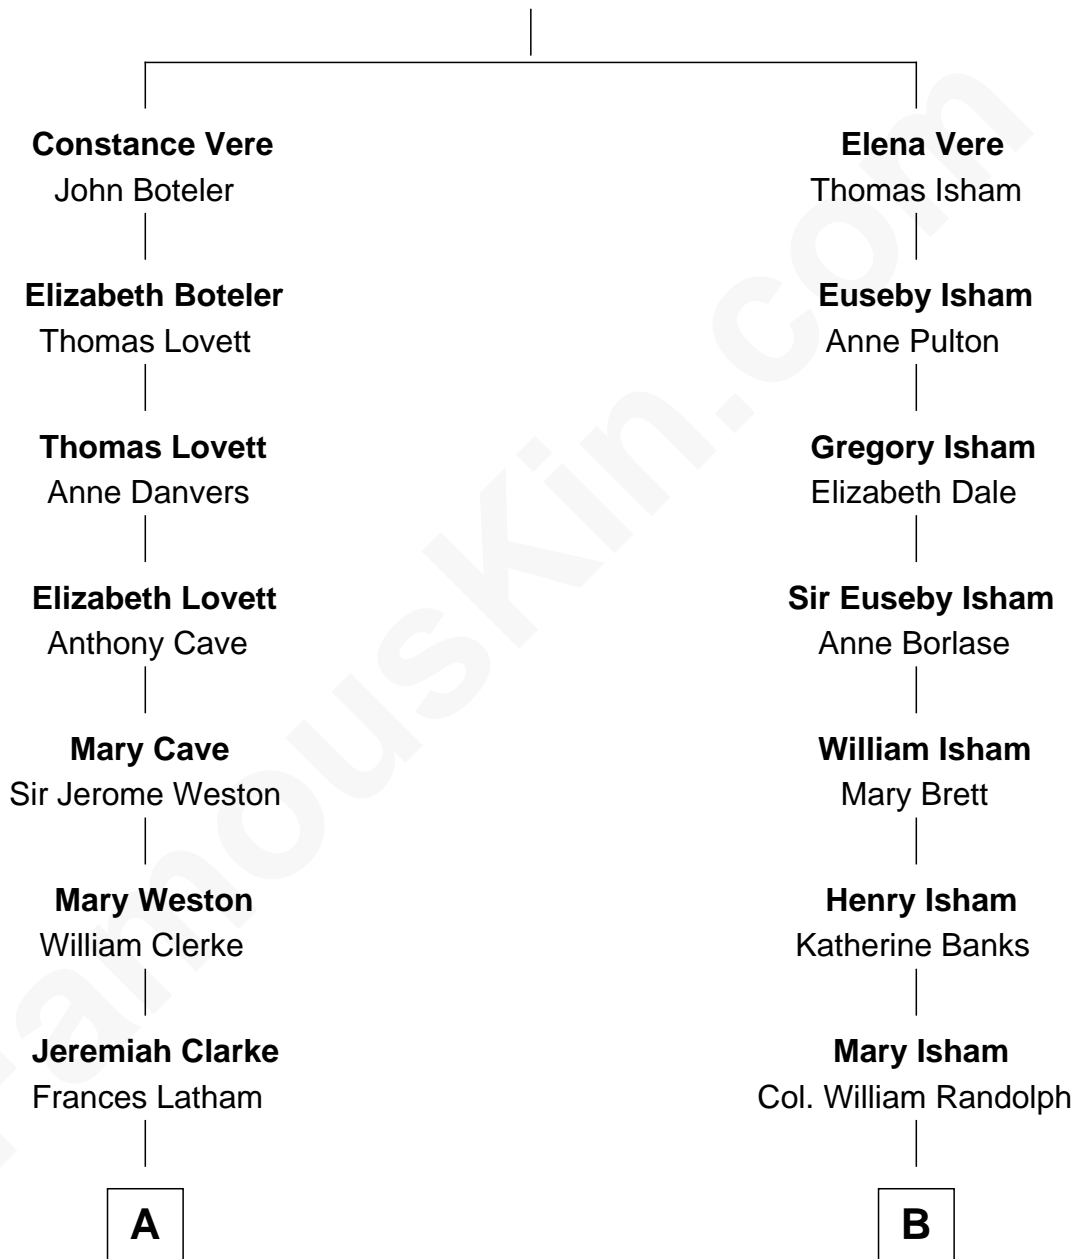

FamousKin.com Relationship Chart of

Susan B. Anthony

Women's Rights Advocate

12th cousin 1 time removed of

Fitzhugh Lee

40th Governor of Virginia

Richard Vere

Isabel Green

A

Weston Clarke

Mary Easton

Anne Clarke

Thomas Hicks

Thomas Hicks

Judith Akin

Judith Hicks