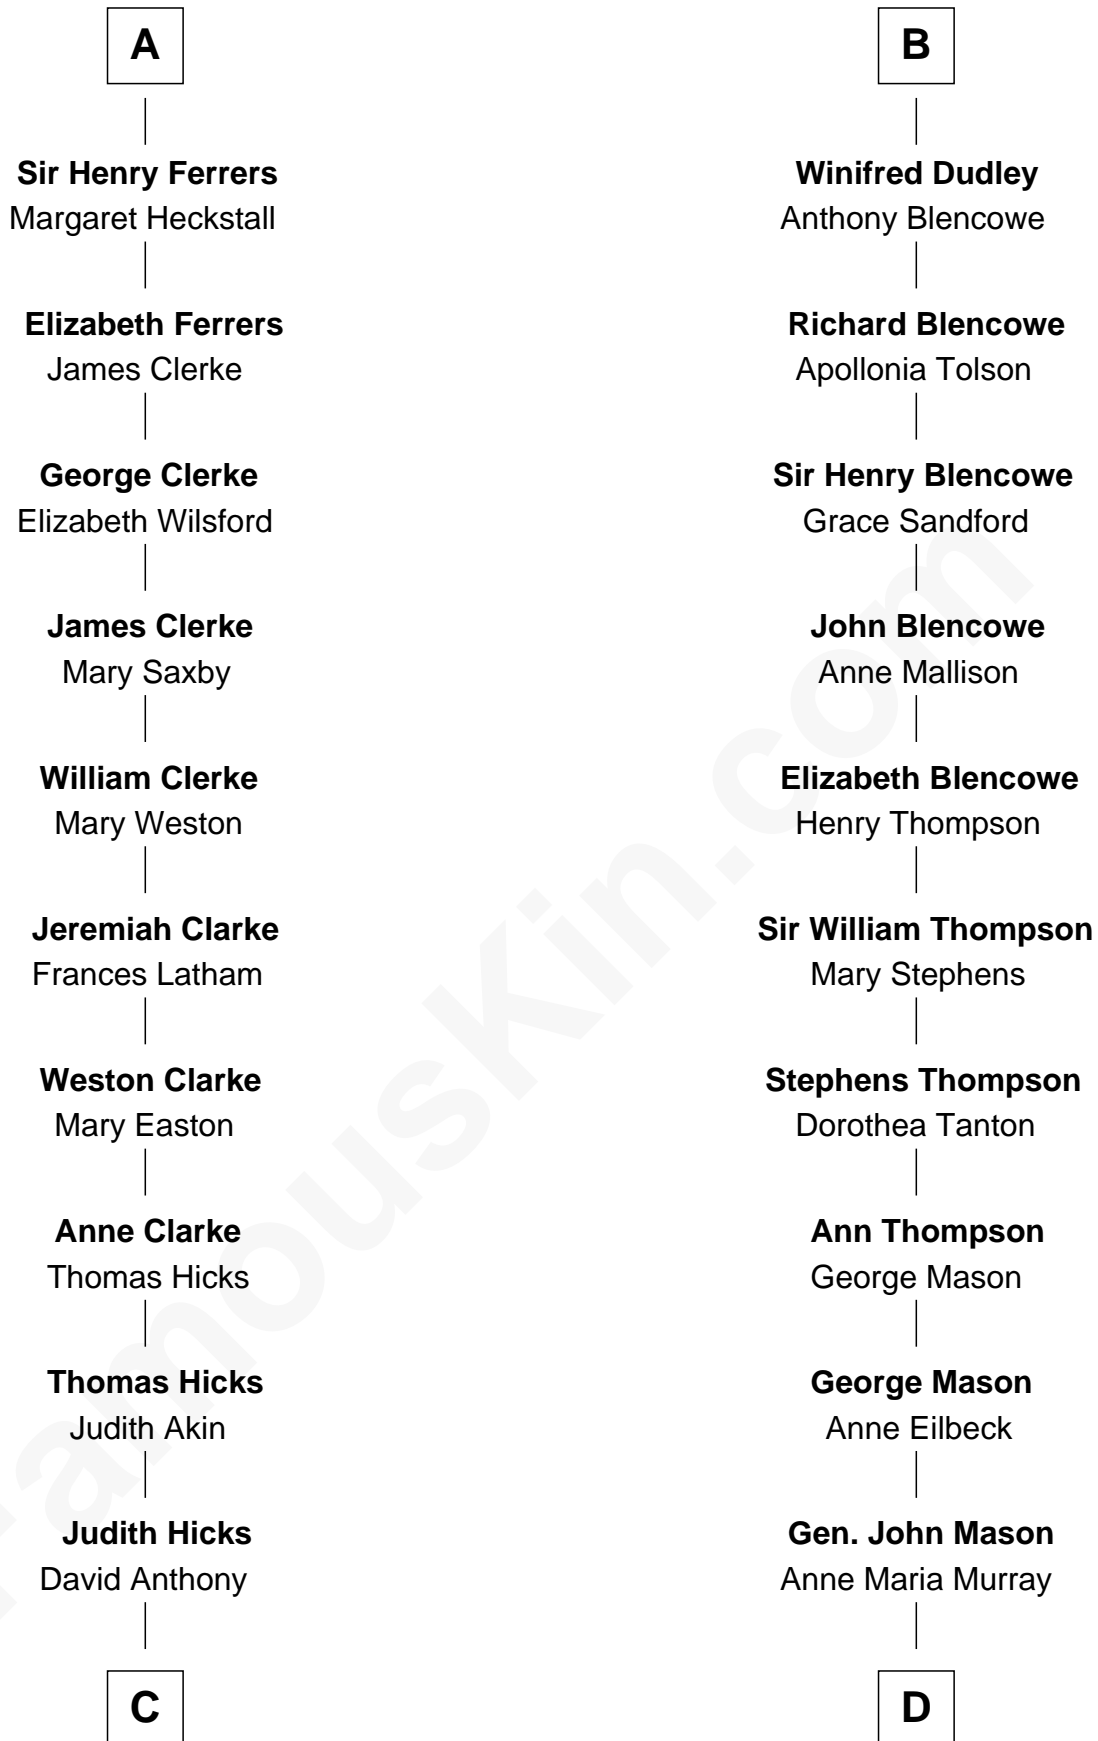

FamousKin.com Relationship Chart of

Susan B. Anthony

Women's Rights Advocate

18th cousin 1 time removed of

Fitzhugh Lee

40th Governor of Virginia

Sir William de Ferrers

Margaret de Quincy

Sir Thomas de Berkeley

Sir Maurice de Berkeley

Eve la Zouche

Thomas de Berkeley

Katherine de Clyvedon

Sir John Berkeley

Elizabeth Betteshorne

Elizabeth Berkeley

Sir John Sutton

Sir Edmund Sutton

Matilda Clifford

Thomas Dudley

Grace Threlkeld

B

C

Humphrey Anthony

Hannah Lapham

Daniel Anthony

Lucy Read

Susan B. Anthony

Women's Rights Advocate

D

Anna Maria Mason

Sydney Smith Lee