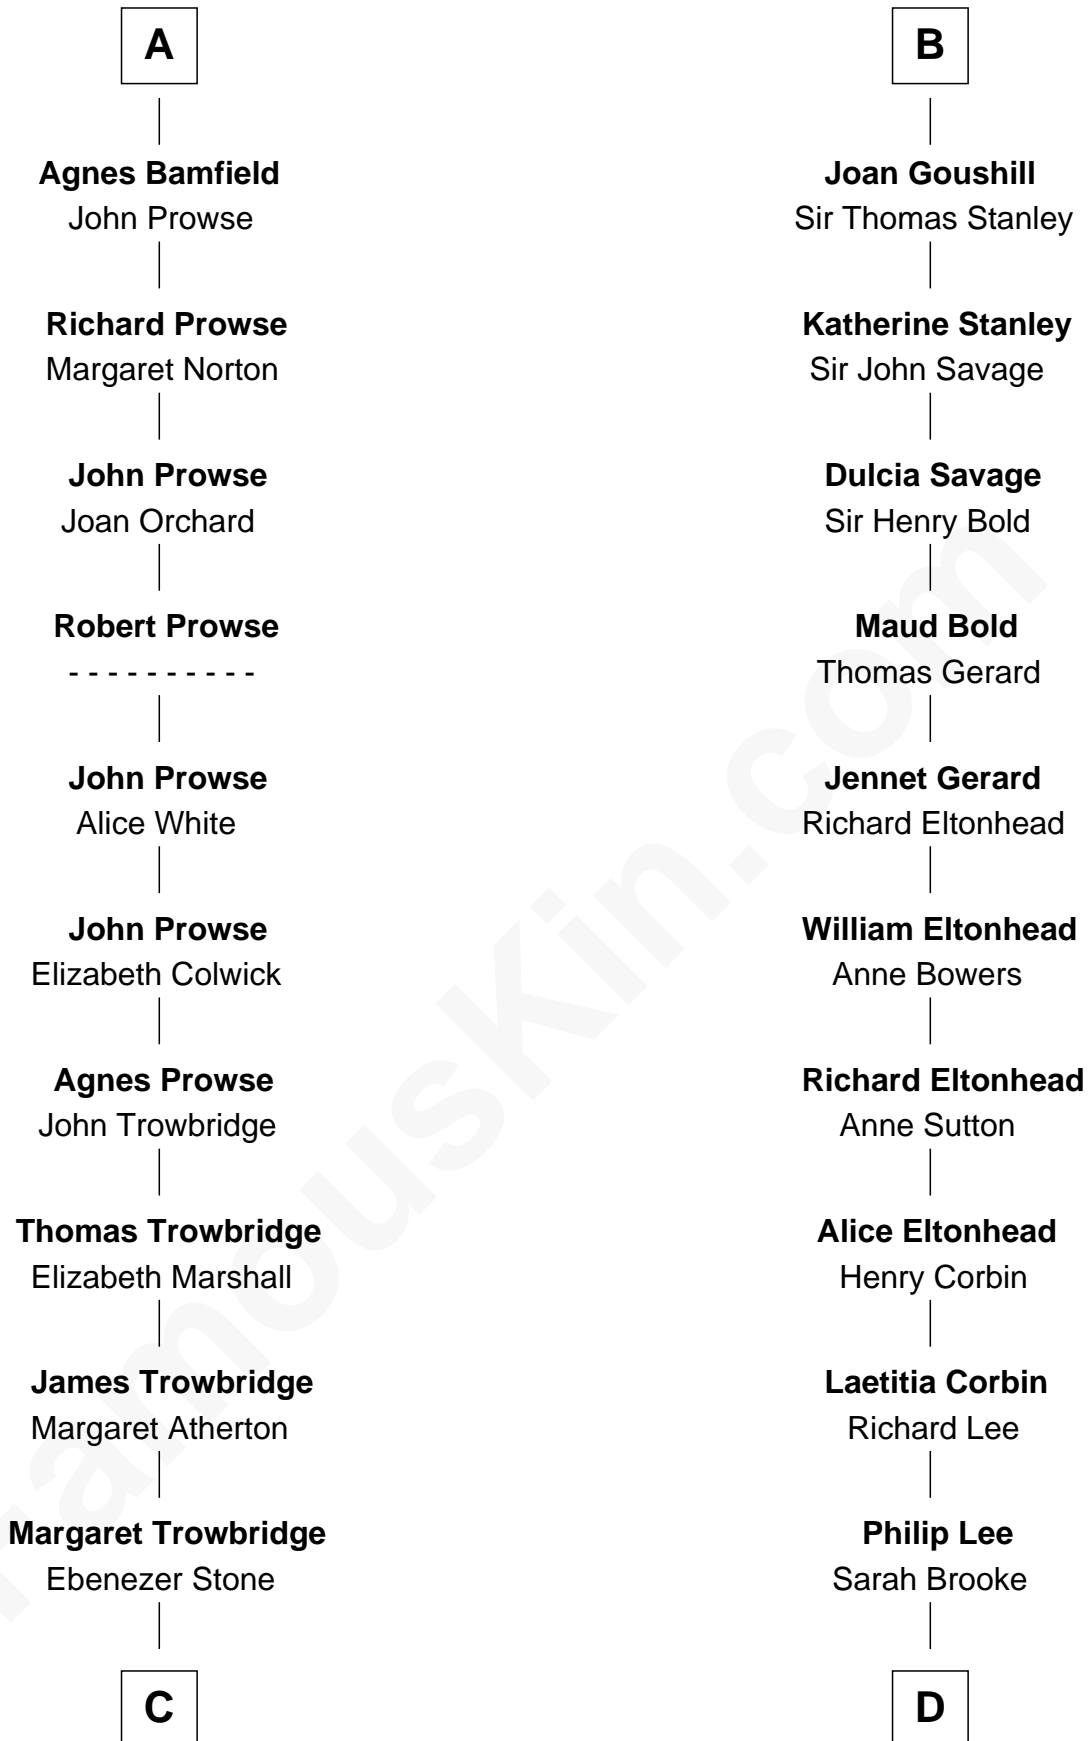

FamousKin.com Relationship Chart of

Susan B. Anthony

Women's Rights Advocate

18th cousin 3 times removed of

Thomas Sim Lee

2nd and 7th Governor of Maryland

Sir Geoffrey FitzPiers

Aveline de Clare

C

Mindwell Stone
Ebenezer Woodward

Mary Woodward
Jonathan Richardson

Susannah Richardson
Daniel Read

Lucy Read
Daniel Anthony

Susan B. Anthony
Women's Rights Advocate

D

Thomas Lee
Christiana Sim