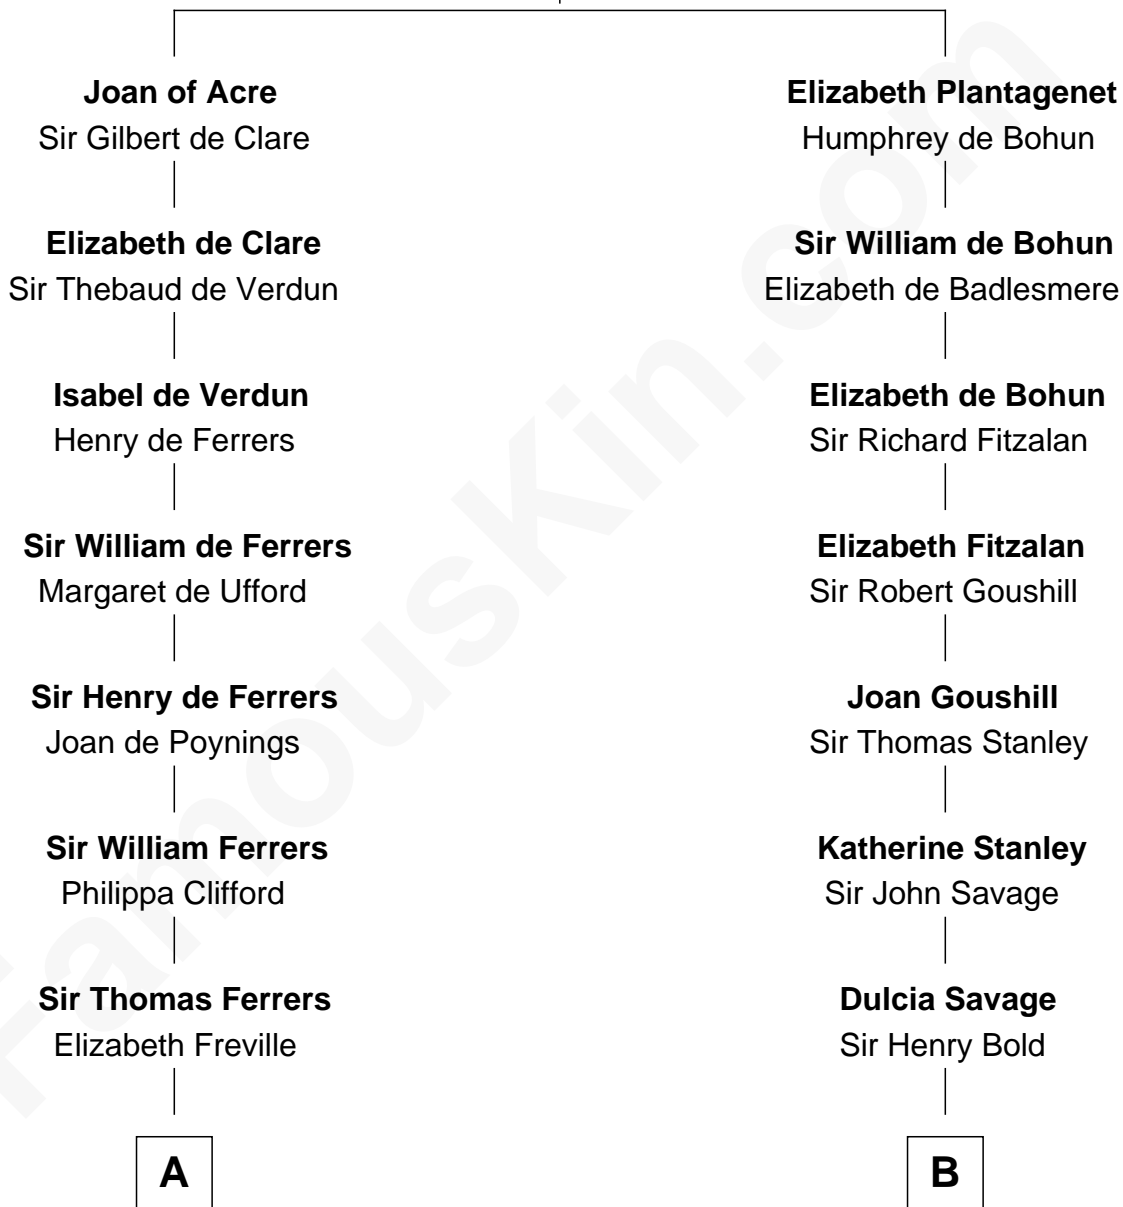

# FamousKin.com Relationship Chart of

**Susan B. Anthony**

*Women's Rights Advocate*

15th cousin 4 times removed of

**Thomas Sim Lee**

*2nd and 7th Governor of Maryland*

**King Edward I**  
Eleanor of Castile

**C**

—  
**Humphrey Anthony**

Hannah Lapham

—  
**Daniel Anthony**

Lucy Read

—  
**Susan B. Anthony**

*Women's Rights Advocate*

FamousKin.com