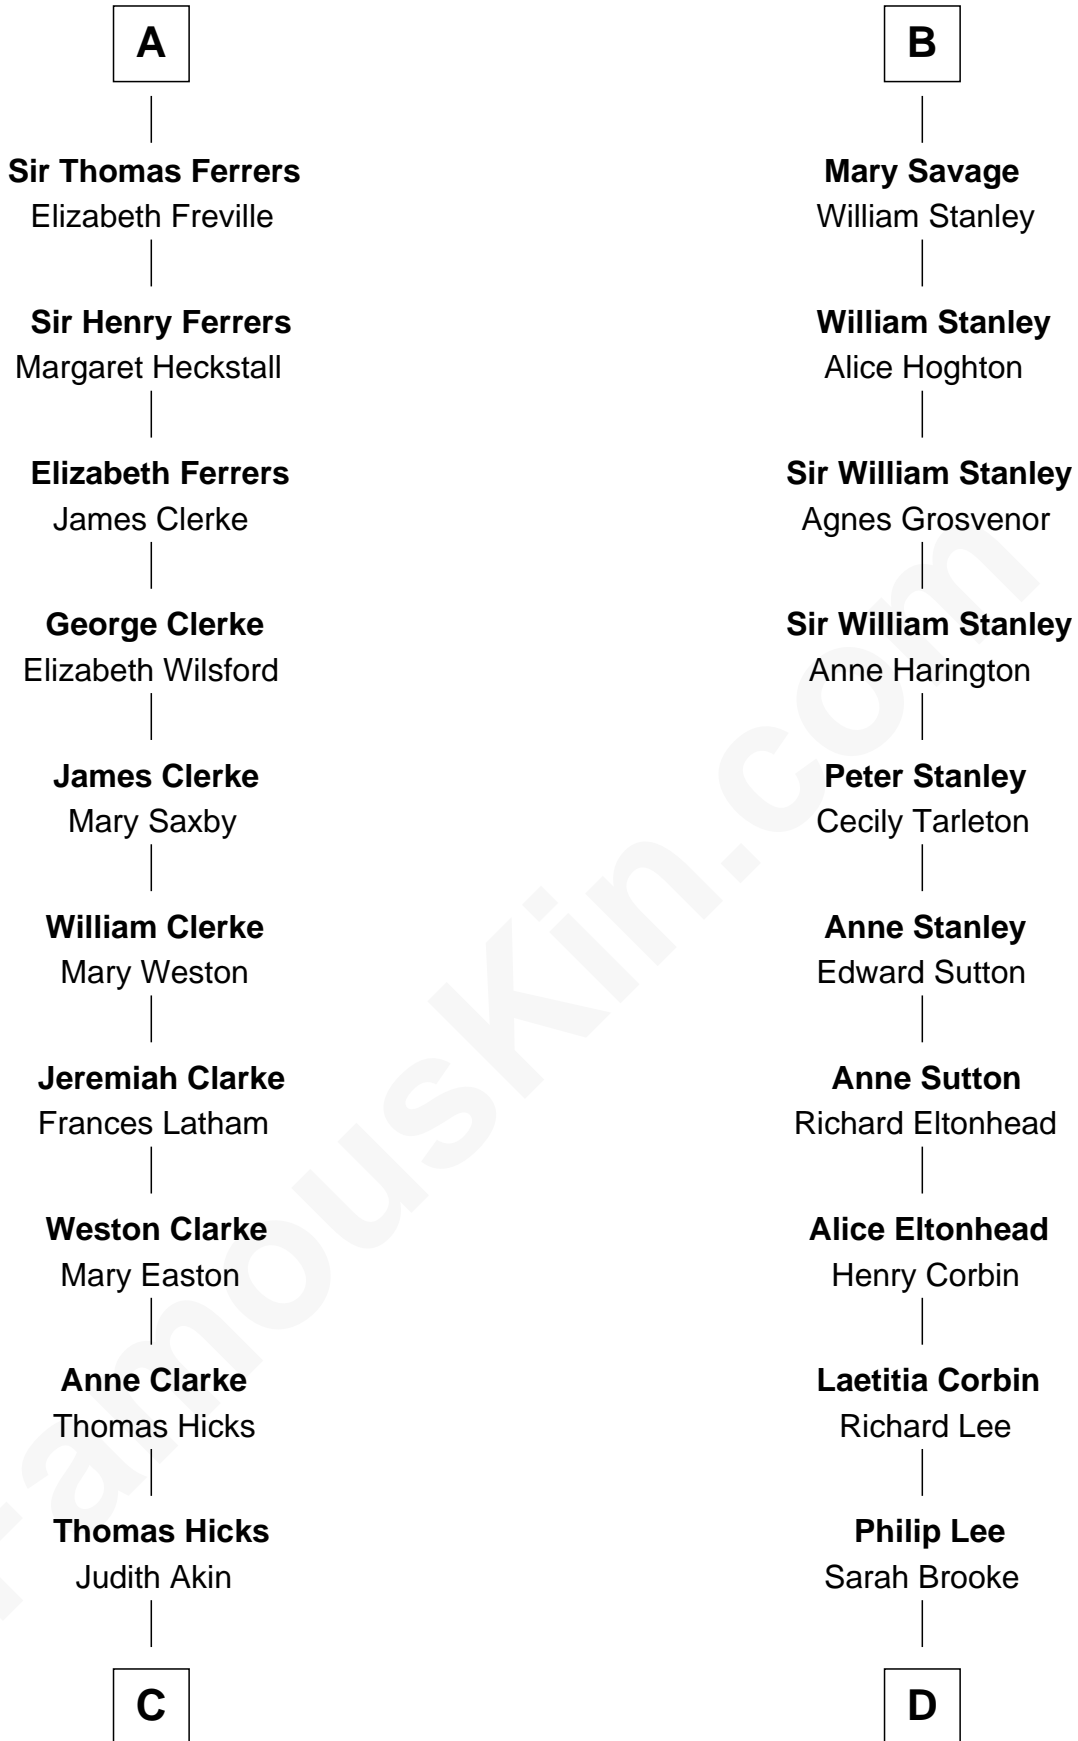

# FamousKin.com Relationship Chart of

**Susan B. Anthony**

*Women's Rights Advocate*

18th cousin 2 times removed of

**Thomas Sim Lee**

*2nd and 7th Governor of Maryland*

**Sir Roger de Quincy**

Helen of Galloway

Alan la Zouche

**Sir Roger la Zouche**

Ela Longespee

**Sir Alan la Zouche**

Eleanor de Segrave

**Maude la Zouche**

Sir Robert de Holland

**Maude de Holland**

Sir Thomas de Swinerton

**Sir Robert de Swinerton**

Elizabeth de Beke

**Maud de Swinerton**

Sir John Savage

**B**

**C**

**Judith Hicks**  
David Anthony

**Humphrey Anthony**  
Hannah Lapham

**Daniel Anthony**  
Lucy Read

**Susan B. Anthony**  
*Women's Rights Advocate*

**D**

**Thomas Lee**  
Christiana Sim

**Thomas Sim Lee**  
*2nd and 7th Governor of Maryland*