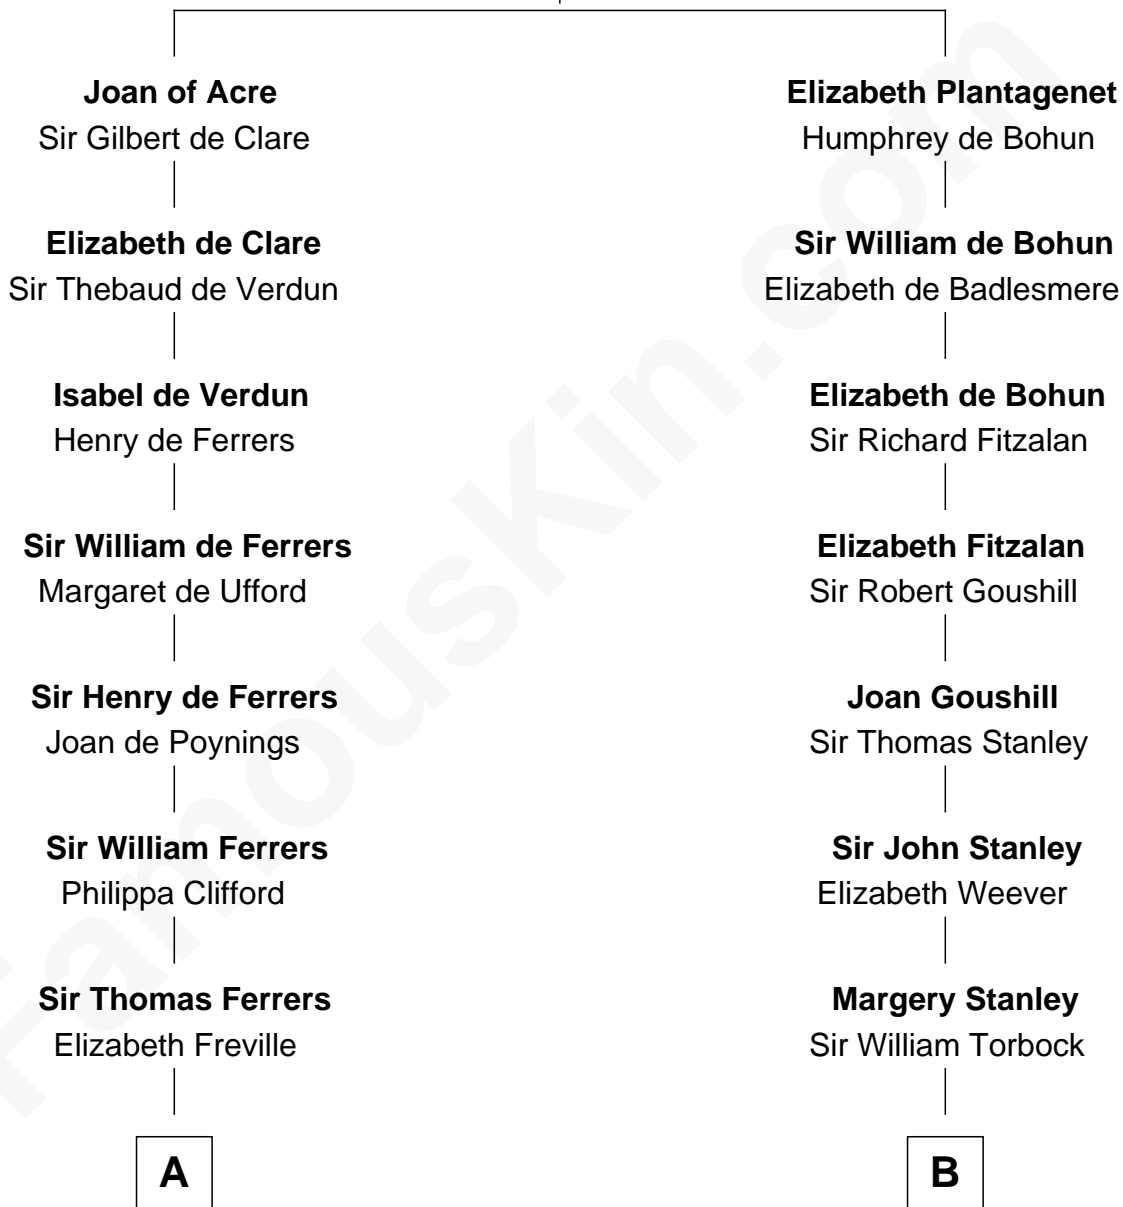

FamousKin.com Relationship Chart of

Susan B. Anthony

Women's Rights Advocate

16th cousin 3 times removed of

Edward Lloyd V

13th Governor of Maryland

King Edward I
Eleanor of Castile

C

—
Humphrey Anthony

Hannah Lapham

—
Daniel Anthony

Lucy Read

—
Susan B. Anthony

Women's Rights Advocate

FamousKin.com