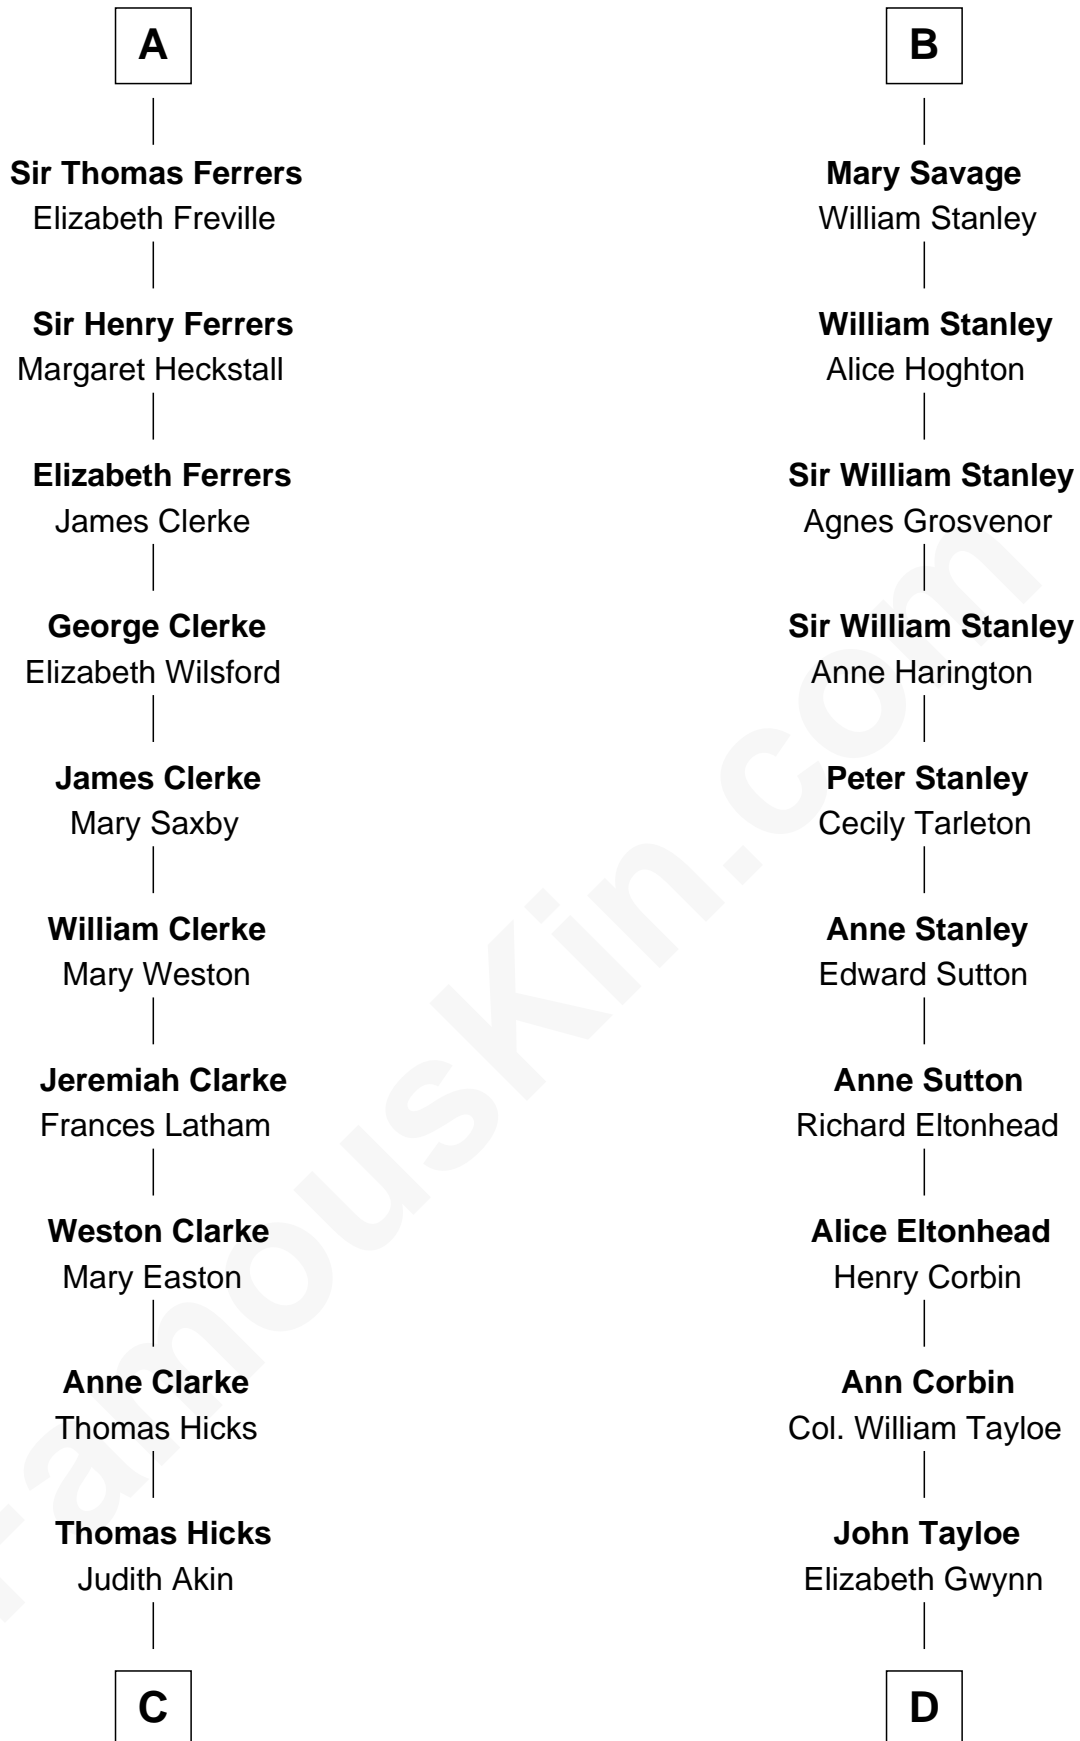

# FamousKin.com Relationship Chart of

**Susan B. Anthony**

*Women's Rights Advocate*

19th cousin 1 time removed of

**Edward Lloyd V**

*13th Governor of Maryland*

**Sir Roger de Quincy**

Helen of Galloway

Alan la Zouche

**Sir Roger la Zouche**

Ela Longespee

**Sir Alan la Zouche**

Eleanor de Segrave

**Maude la Zouche**

Sir Robert de Holland

**Maude de Holland**

Sir Thomas de Swinerton

**Sir Robert de Swinerton**

Elizabeth de Beke

**Maud de Swinerton**

Sir John Savage

**B**

**C**

**Judith Hicks**  
David Anthony

**Humphrey Anthony**  
Hannah Lapham

**Daniel Anthony**  
Lucy Read

**Susan B. Anthony**  
*Women's Rights Advocate*

**D**

**John Tayloe**  
Rebecca Plater

**Elizabeth Tayloe**  
Col. Edward Lloyd

**Edward Lloyd V**  
*13th Governor of Maryland*