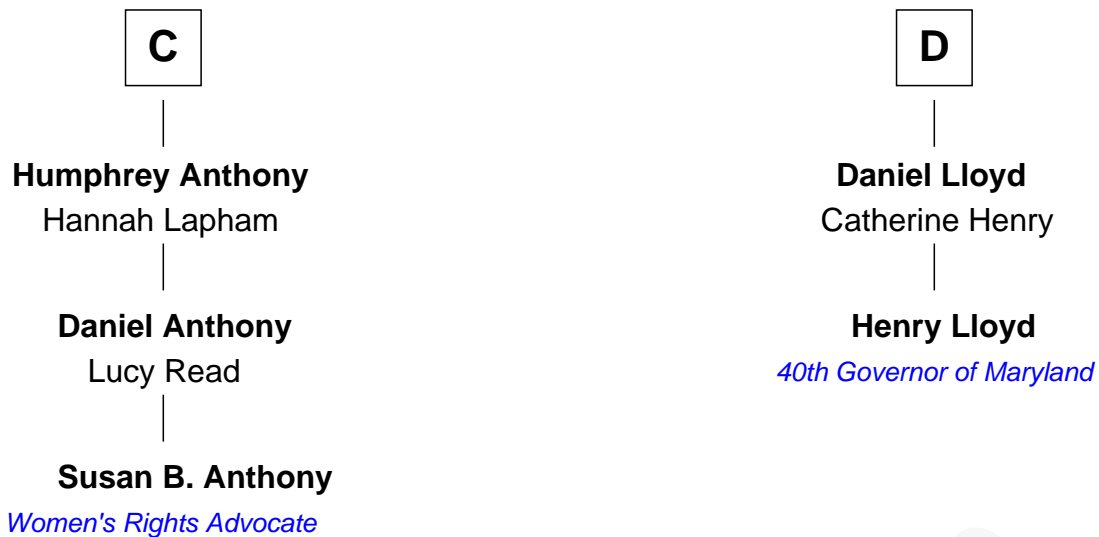

FamousKin.com Relationship Chart of

Susan B. Anthony

Women's Rights Advocate

18th cousin 1 time removed of

Henry Lloyd

40th Governor of Maryland

Isabella de Beauchamp

with husband
Sir Hugh le Despencer

Elizabeth Weever

Philippa Tyrrell

Thomas Cornwallis

Margery Stanley

Sir William Torbock

A

B

FamousKin.com