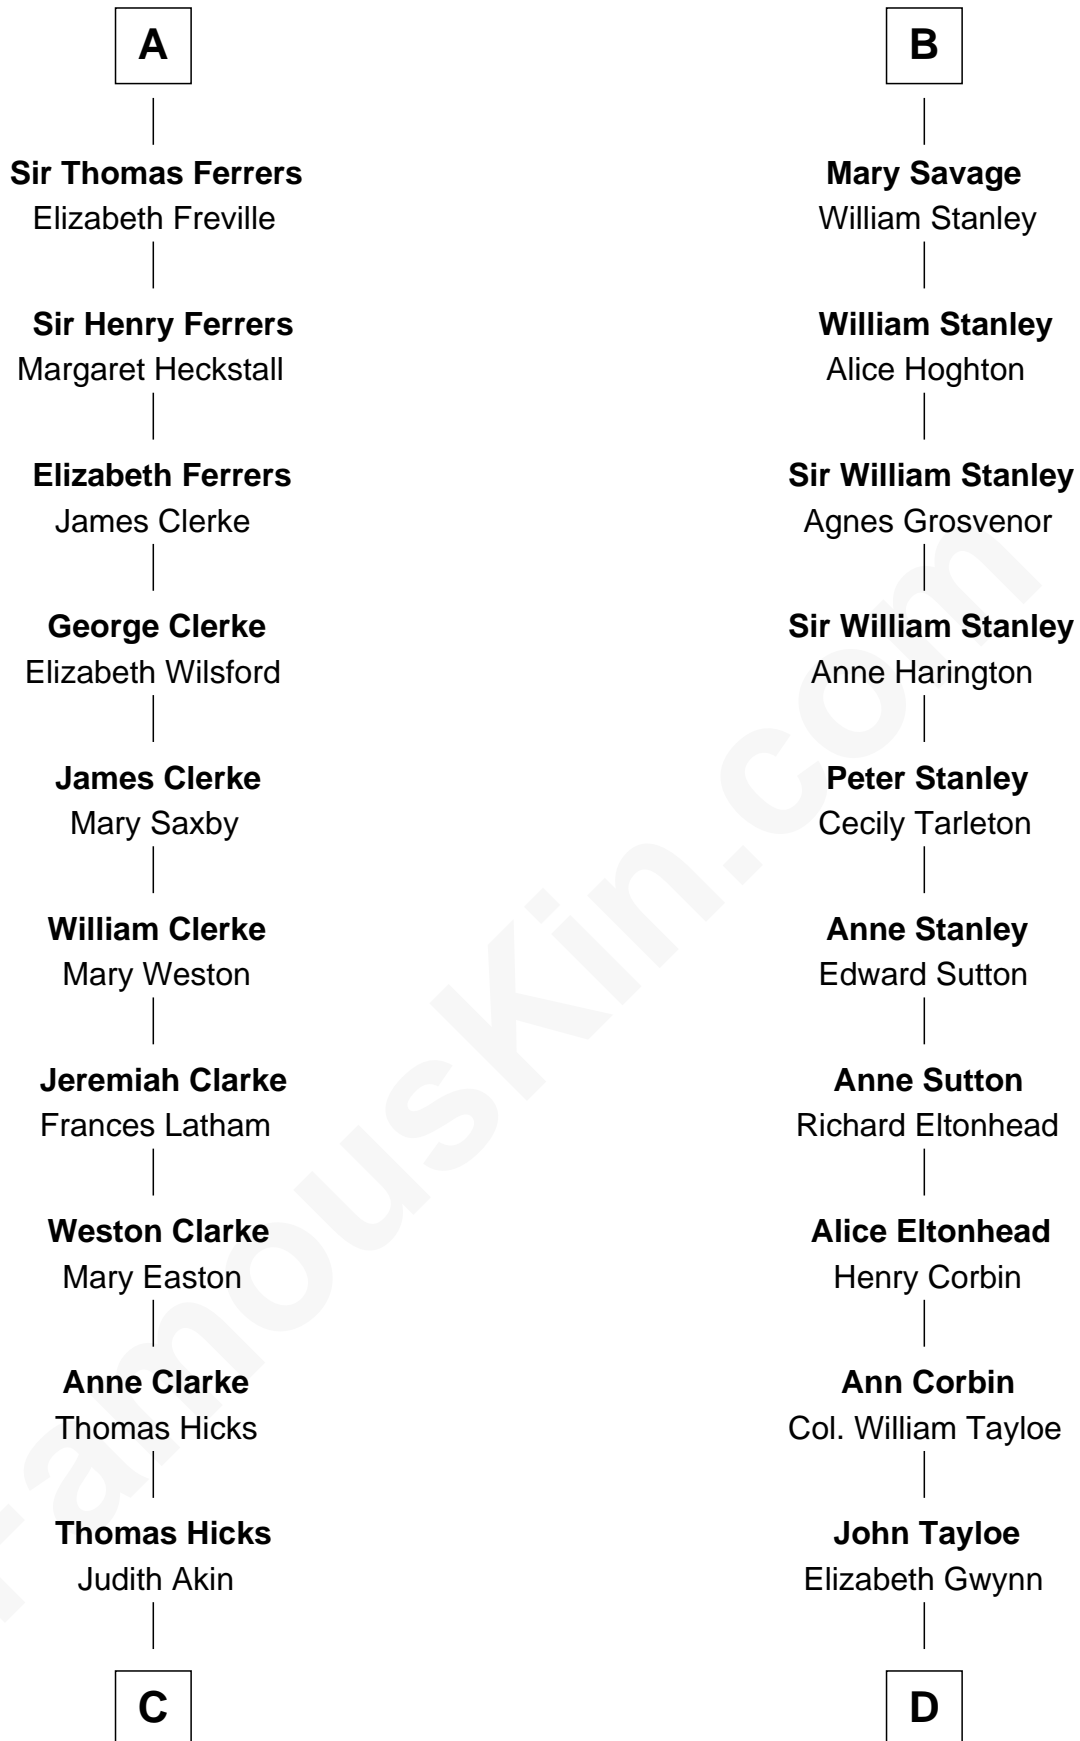

# FamousKin.com Relationship Chart of

**Susan B. Anthony**

*Women's Rights Advocate*

20th cousin 1 time removed of

**Henry Lloyd**

*40th Governor of Maryland*

**Sir Roger de Quincy**

Helen of Galloway

Alan la Zouche

**Sir Roger la Zouche**

Ela Longespee

**Sir Alan la Zouche**

Eleanor de Segrave

**Maude la Zouche**

Sir Robert de Holland

**Maude de Holland**

Sir Thomas de Swinerton

**Sir Robert de Swinerton**

Elizabeth de Beke

**Maud de Swinerton**

Sir John Savage

**B**

**C**

**Judith Hicks**  
David Anthony

**Humphrey Anthony**  
Hannah Lapham

**Daniel Anthony**  
Lucy Read

**Susan B. Anthony**  
*Women's Rights Advocate*

**D**

**John Tayloe**  
Rebecca Plater

**Elizabeth Tayloe**  
Col. Edward Lloyd

**Col. Edward Lloyd**  
Sally Scott Murray