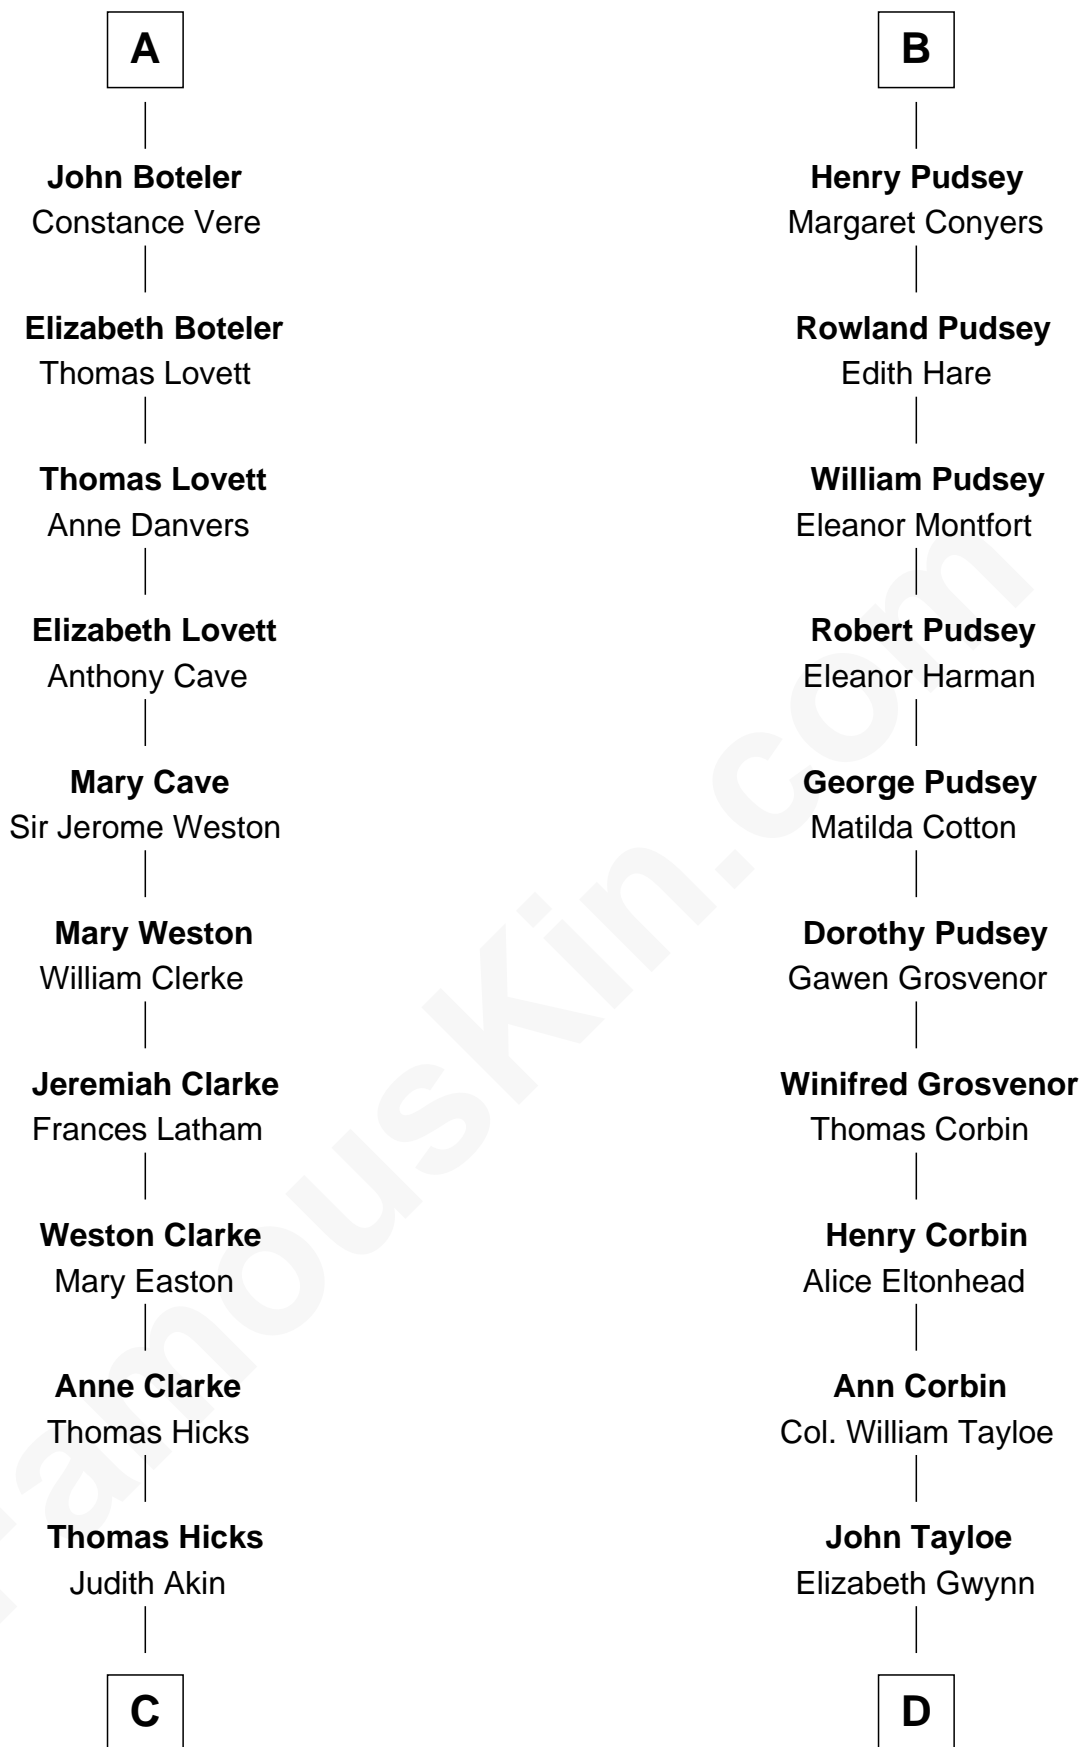

# FamousKin.com Relationship Chart of

**Susan B. Anthony**

*Women's Rights Advocate*

20th cousin 1 time removed of

**Henry Lloyd**

*40th Governor of Maryland*

**William de Odingsells**

Ela FitzWalter

**Ida de Odingsells**  
Sir Roger de Herdeburgh

**Ela Herdeburgh**  
Sir William de Boteler

**Ankaret le Boteler**  
John le Strange

**Eleanor le Strange**  
Sir Reynold de Grey

**Ida Grey**  
John Cokayne

**Elizabeth Cokayne**  
Sir Philip le Boteler

**Philip Boteler**  
Isabel Willoughby

**A**

**Margaret de Oddingseles**

Sir John de Grey

**Sir John Grey**  
Avice Marmion

**Sir Robert Grey**  
Lora de St. Quintin

**Elizabeth Grey**  
Henry FitzHugh

**Eleanor Fitzhugh**  
Sir Thomas Tunstall

**Margaret Tunstall**  
Sir Ralph Pudsey

**Sir John Pudsey**  
Grace Hamerton

**B**

**C**

**Judith Hicks**  
David Anthony

**Humphrey Anthony**  
Hannah Lapham