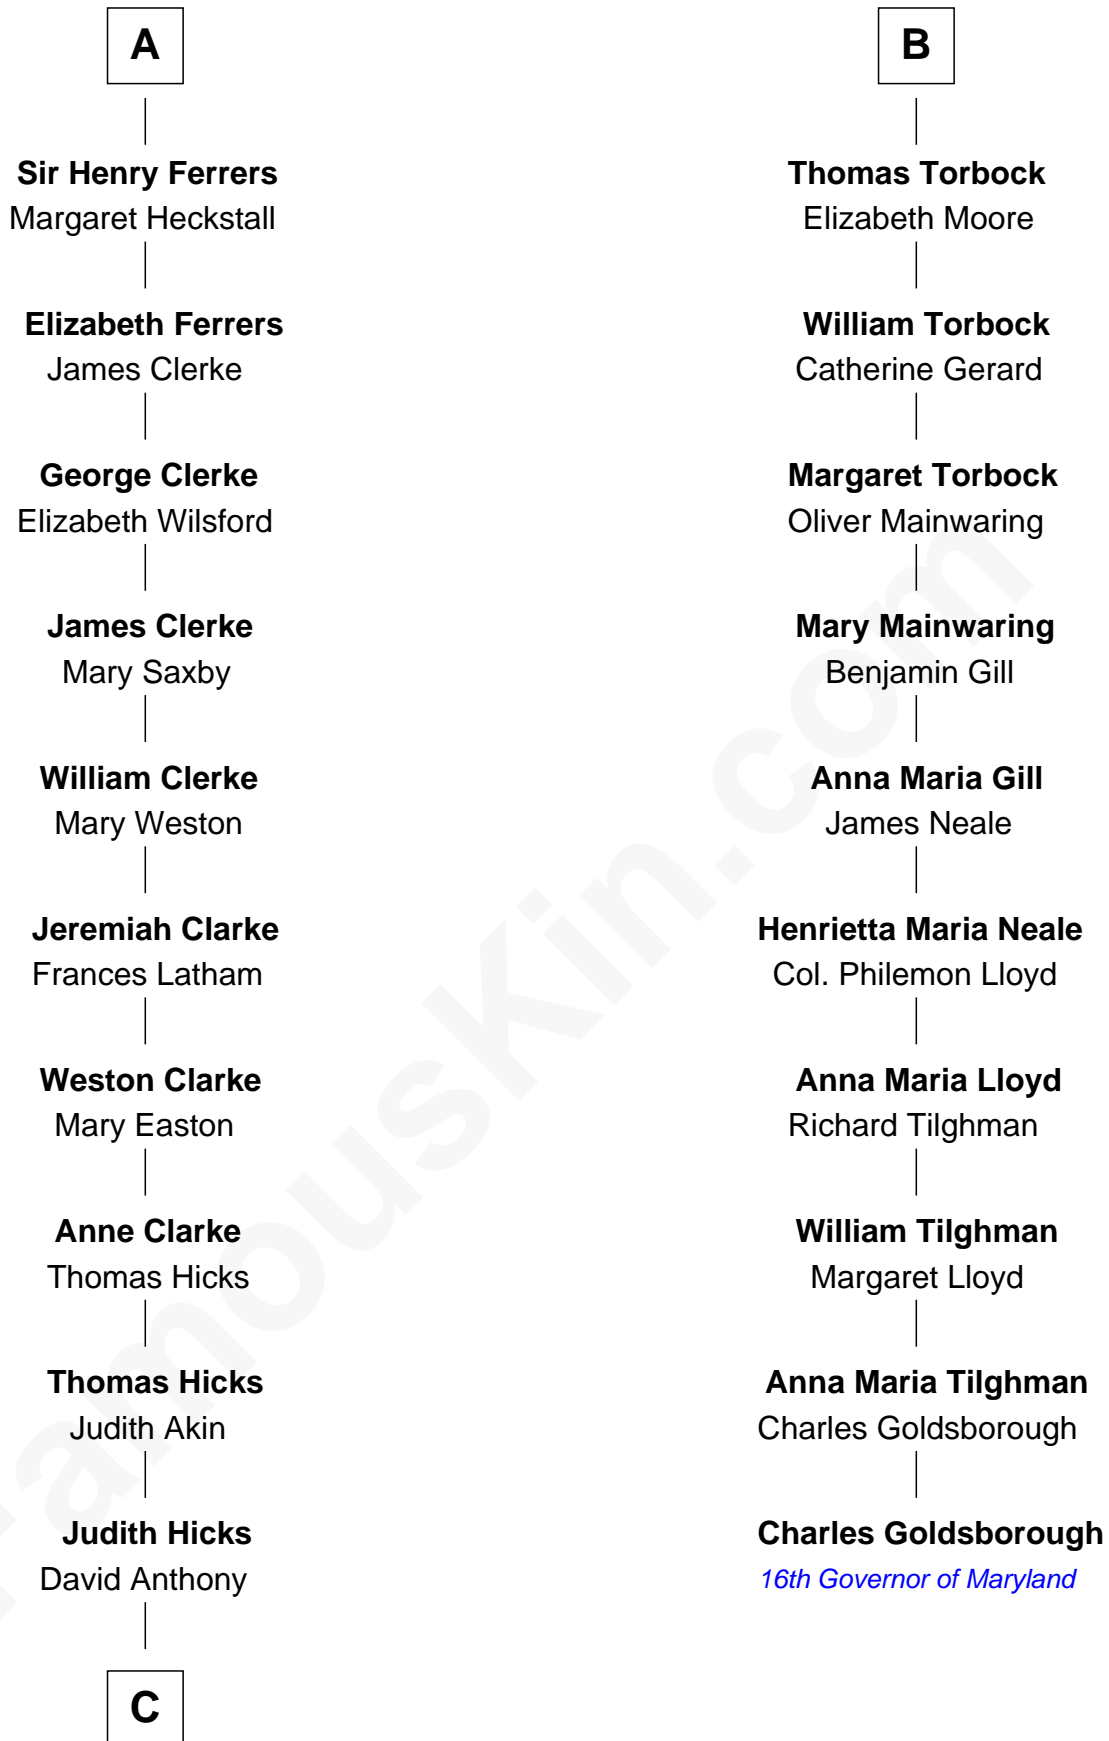

# FamousKin.com Relationship Chart of

**Susan B. Anthony**

*Women's Rights Advocate*

16th cousin 3 times removed of

**Charles Goldsborough**

*16th Governor of Maryland*

**King Edward I**  
Eleanor of Castile

**C**

—  
**Humphrey Anthony**

Hannah Lapham

—  
**Daniel Anthony**

Lucy Read

—  
**Susan B. Anthony**

*Women's Rights Advocate*

FamousKin.com