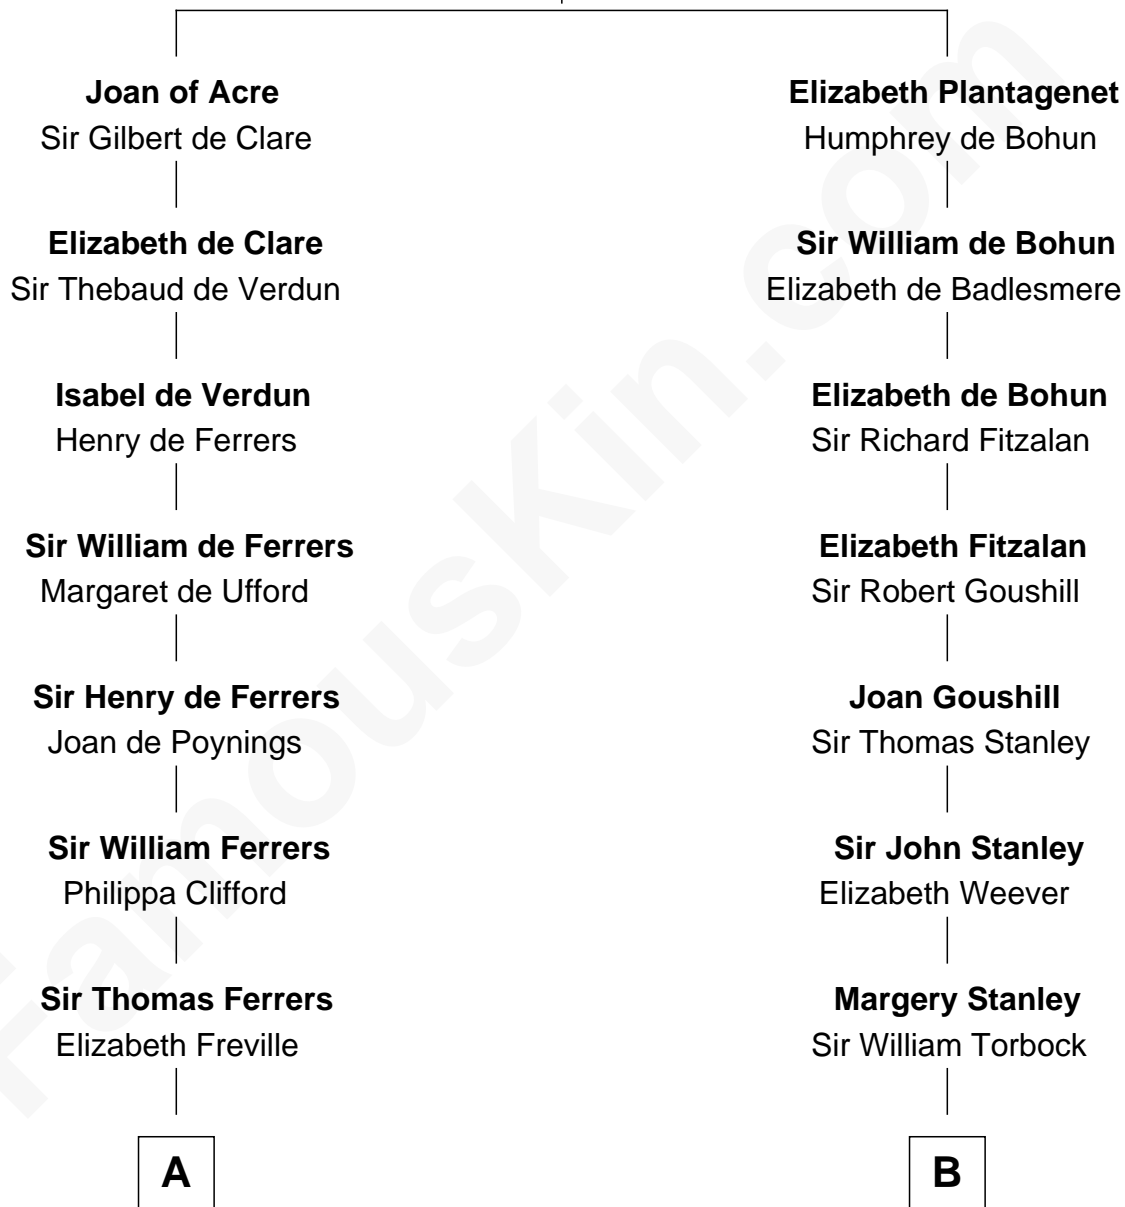

# FamousKin.com Relationship Chart of

**Susan B. Anthony**

*Women's Rights Advocate*

16th cousin 3 times removed of

**Charles Goldsborough**

*16th Governor of Maryland*

**King Edward I**  
Eleanor of Castile

**C**

—  
**Humphrey Anthony**

Hannah Lapham

—  
**Daniel Anthony**

Lucy Read

—  
**Susan B. Anthony**

*Women's Rights Advocate*

FamousKin.com