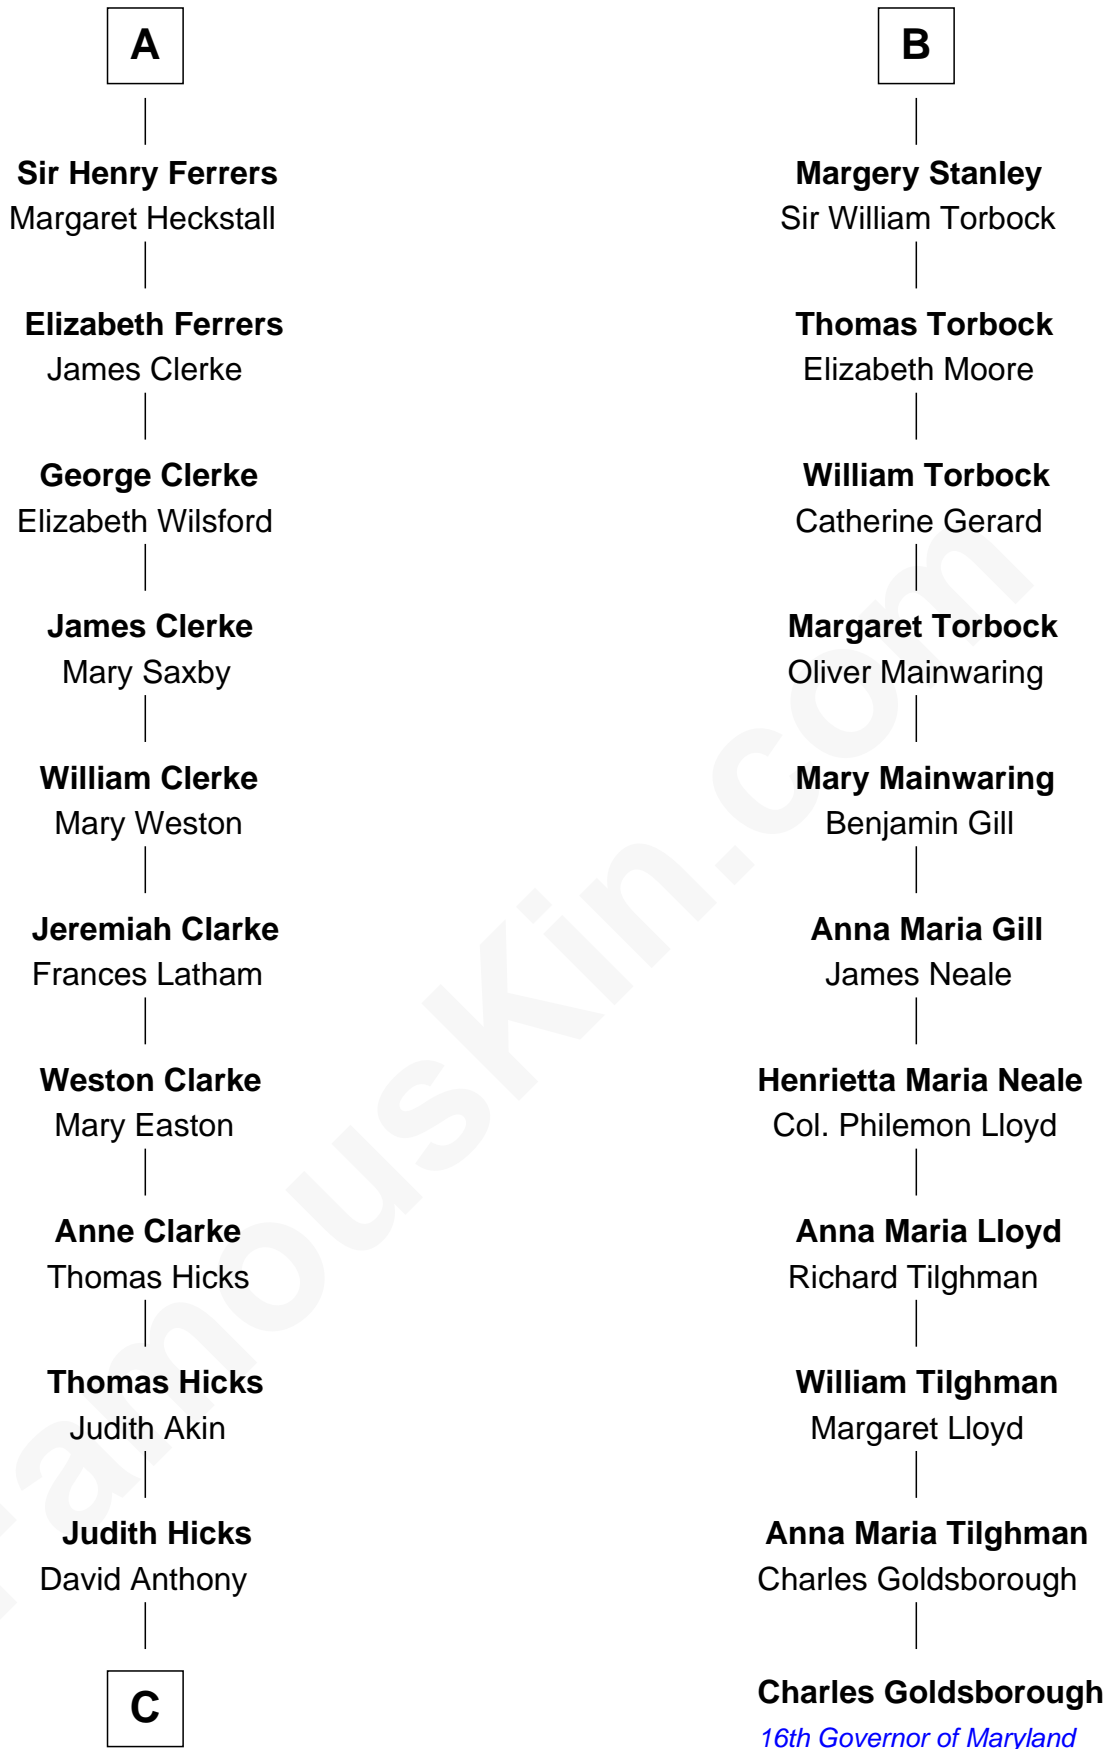

FamousKin.com Relationship Chart of

Susan B. Anthony

Women's Rights Advocate

17th cousin 2 times removed of

Charles Goldsborough

16th Governor of Maryland

Sir Humphrey de Bohun

Eleanor de Braiose

Margery de Bohun
Sir Thebaud de Verdun

Sir Thebaud de Verdun
Elizabeth de Clare

Isabel de Verdun
Henry de Ferrers

Sir William de Ferrers
Margaret de Ufford

Sir Henry de Ferrers
Joan de Poynings

Sir William Ferrers
Philippa Clifford

Sir Thomas Ferrers
Elizabeth Freville

A

Humphrey de Bohun
Maud de Fiennes

Humphrey de Bohun
Elizabeth Plantagenet

Sir William de Bohun
Elizabeth de Badlesmere

Elizabeth de Bohun
Sir Richard Fitzalan

Elizabeth Fitzalan
Sir Robert Goushill

Joan Goushill
Sir Thomas Stanley

Sir John Stanley
Elizabeth Weever

B

C

—
Humphrey Anthony

Hannah Lapham

—
Daniel Anthony

Lucy Read