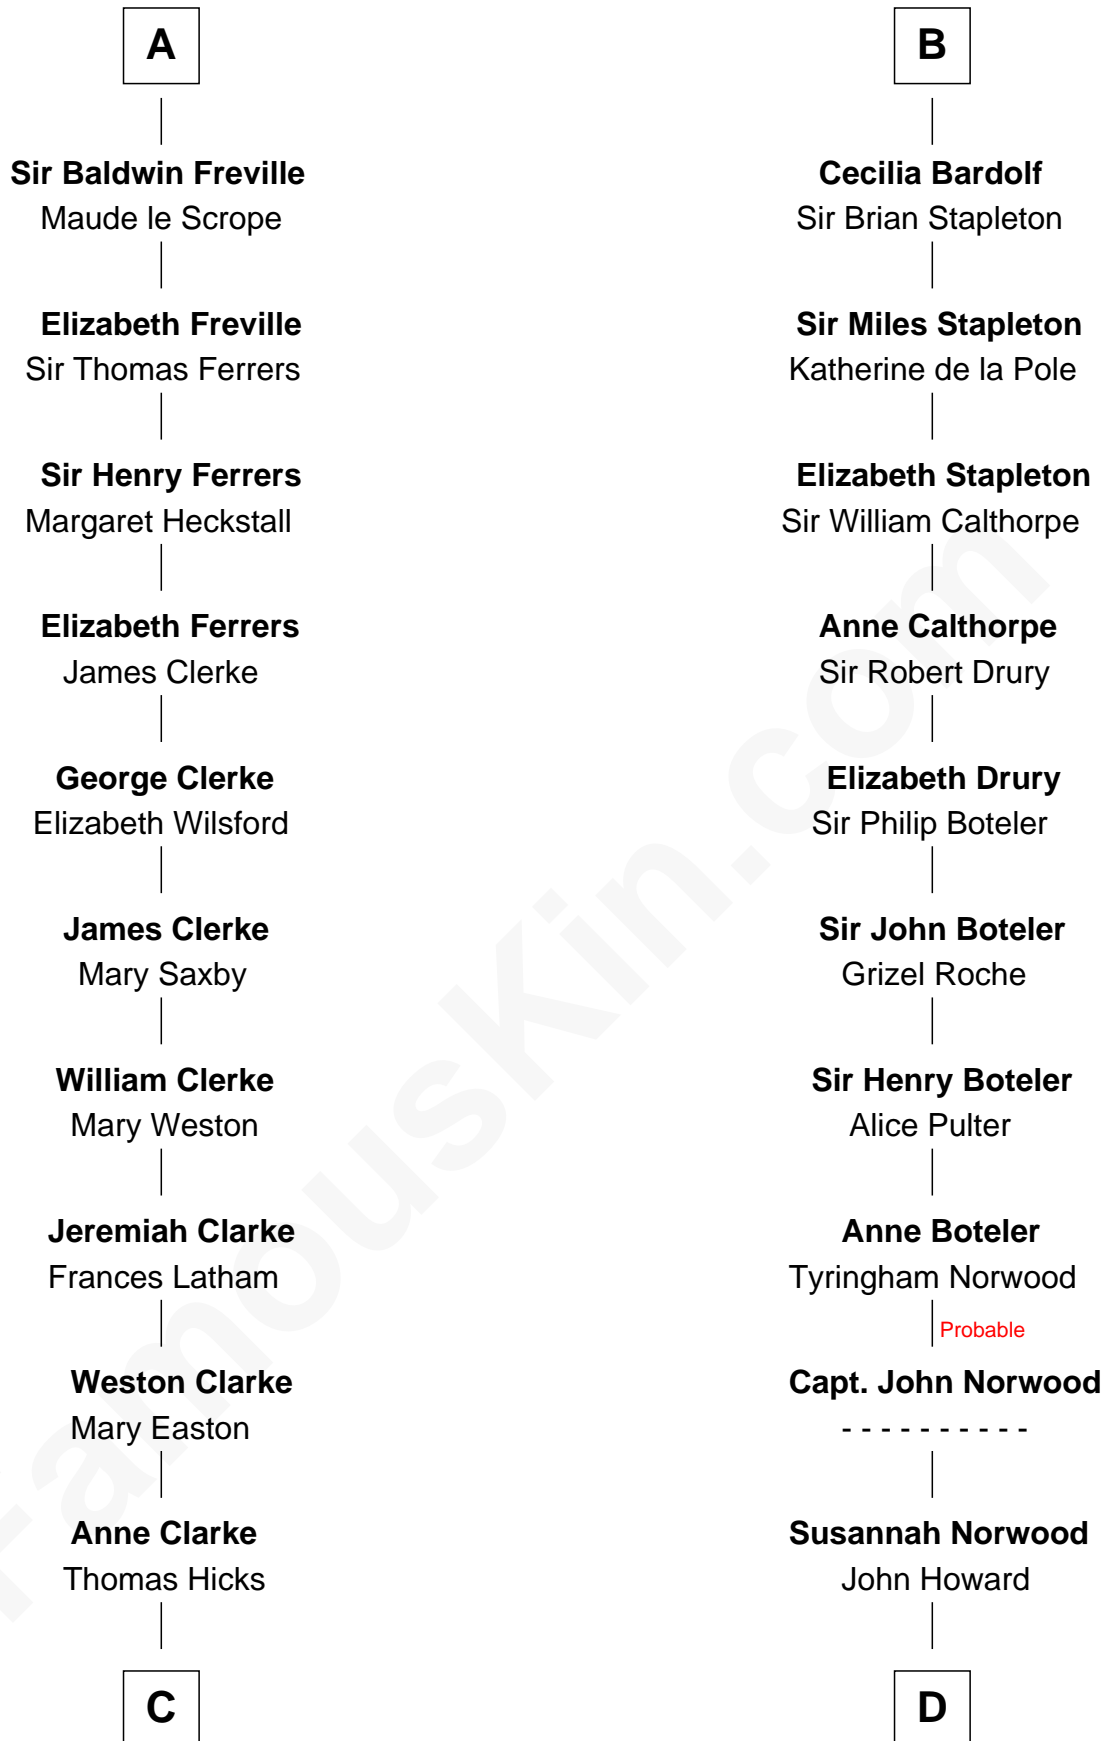

FamousKin.com

Relationship Chart of

Susan B. Anthony

Women's Rights Advocate

20th cousin 1 time removed of

Charles Carnan Ridgely

15th Governor of Maryland

Henry II, King of England

Joan of Acre

Sir Gilbert de Clare

Thomas de Botetourte

Joan de Somery

Elizabeth de Clare

Roger D'Amory

John de Botetourte

Joyce la Zouche de Mortimer

Elizabeth D'Amory

Sir John Bardolf

Joyce de Botetourte

Sir Baldwin Freville

William Bardolf

Agnes Poynings

A

B