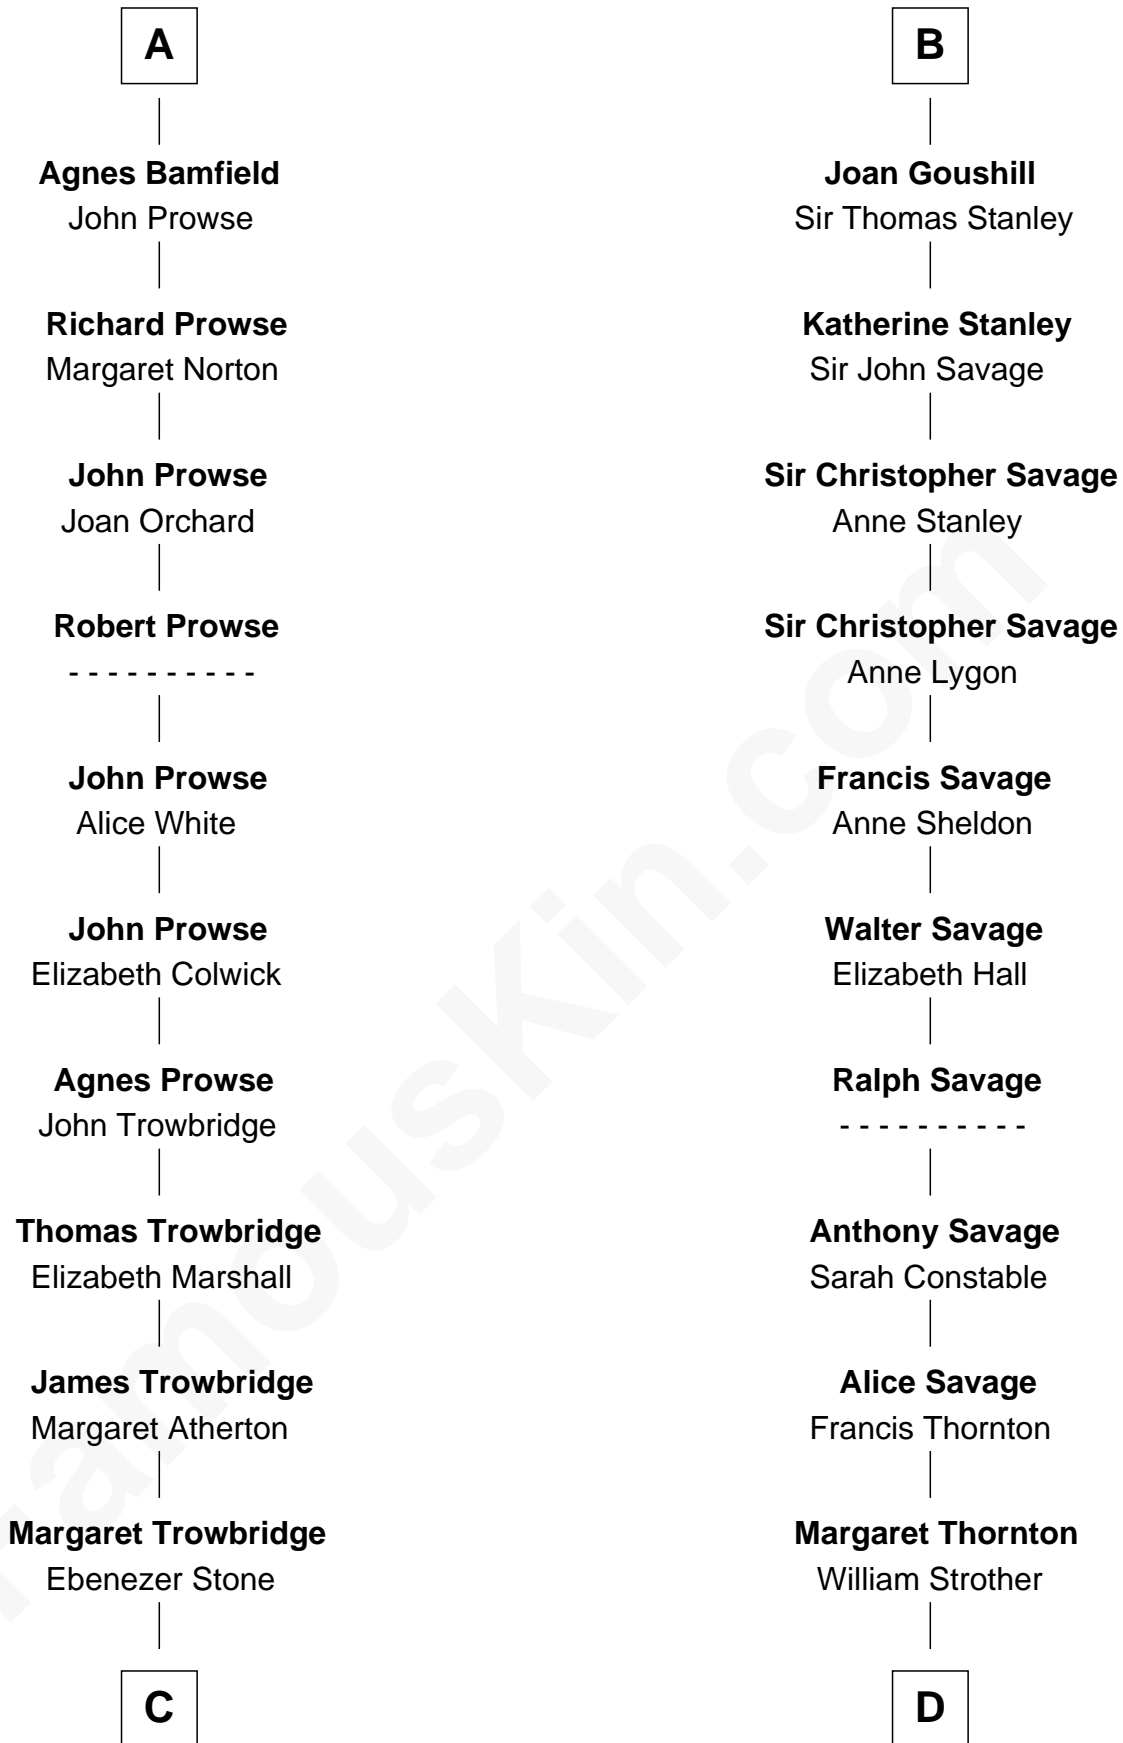

FamousKin.com Relationship Chart of

Susan B. Anthony

Women's Rights Advocate

20th cousin 1 time removed of

Zachary Taylor

12th U.S. President

Sir Geoffrey FitzPiers

Aveline de Clare

C

Mindwell Stone
Ebenezer Woodward

Mary Woodward
Jonathan Richardson

Susannah Richardson
Daniel Read

Lucy Read
Daniel Anthony

Susan B. Anthony
Women's Rights Advocate

D

Francis Strother
Susannah Dabney

William Strother
Sarah Bayly

Sarah Dabney Strother
Col. Richard Taylor

Zachary Taylor
12th U.S. President