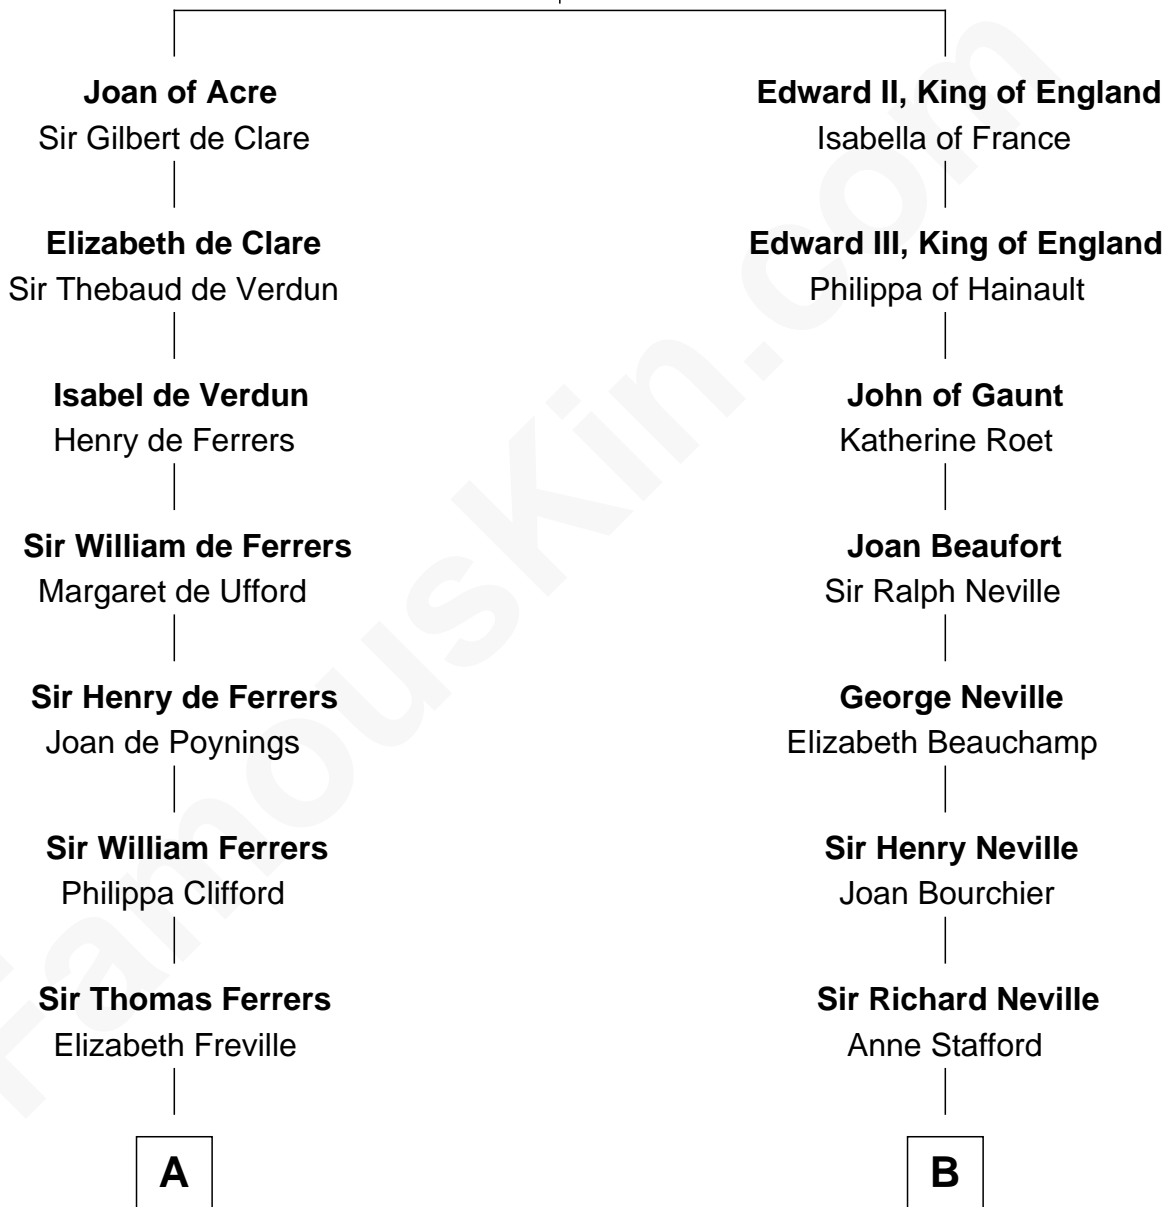

FamousKin.com Relationship Chart of

Susan B. Anthony

Women's Rights Advocate

17th cousin 2 times removed of

Zachary Taylor

12th U.S. President

King Edward I
Eleanor of Castile

C

—
Humphrey Anthony

Hannah Lapham

—
Daniel Anthony

Lucy Read

—
Susan B. Anthony

Women's Rights Advocate

FamousKin.com