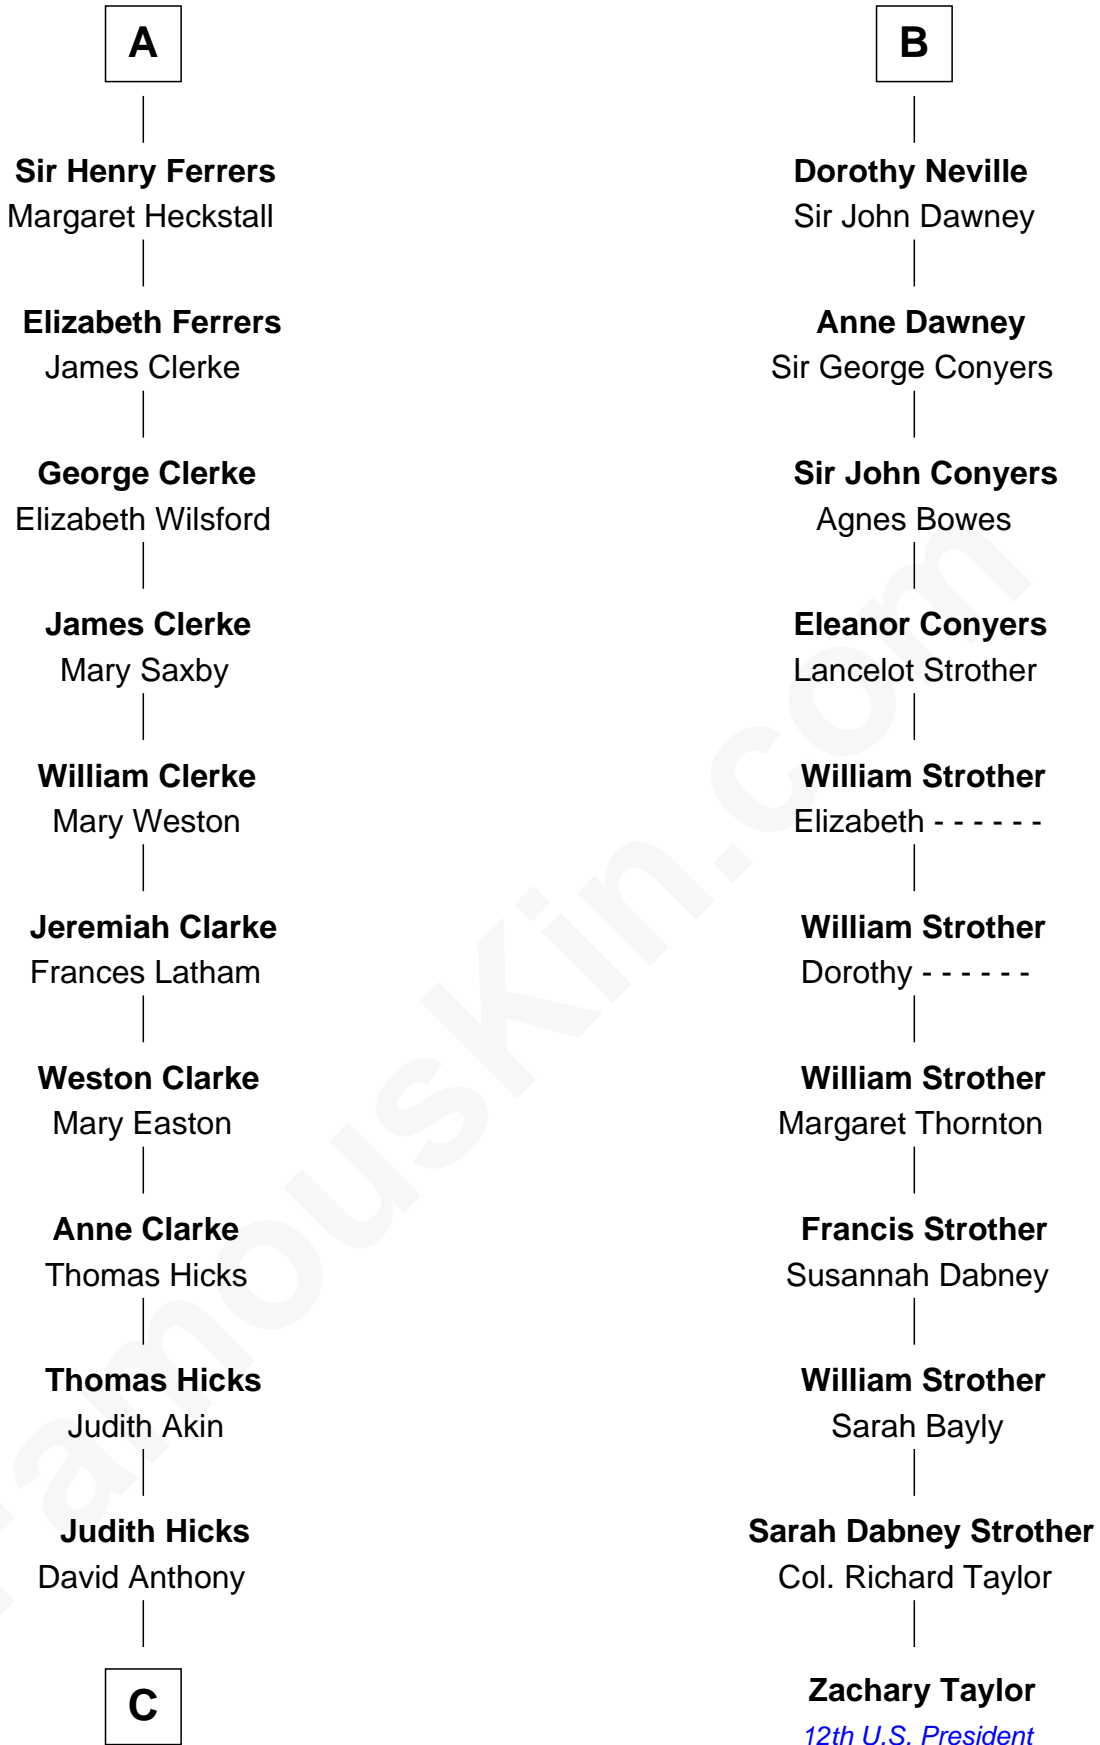

FamousKin.com Relationship Chart of

Susan B. Anthony

Women's Rights Advocate

17th cousin 2 times removed of

Zachary Taylor

12th U.S. President

King Edward I
Eleanor of Castile

C

—
Humphrey Anthony

Hannah Lapham

—
Daniel Anthony

Lucy Read

—
Susan B. Anthony

Women's Rights Advocate

FamousKin.com