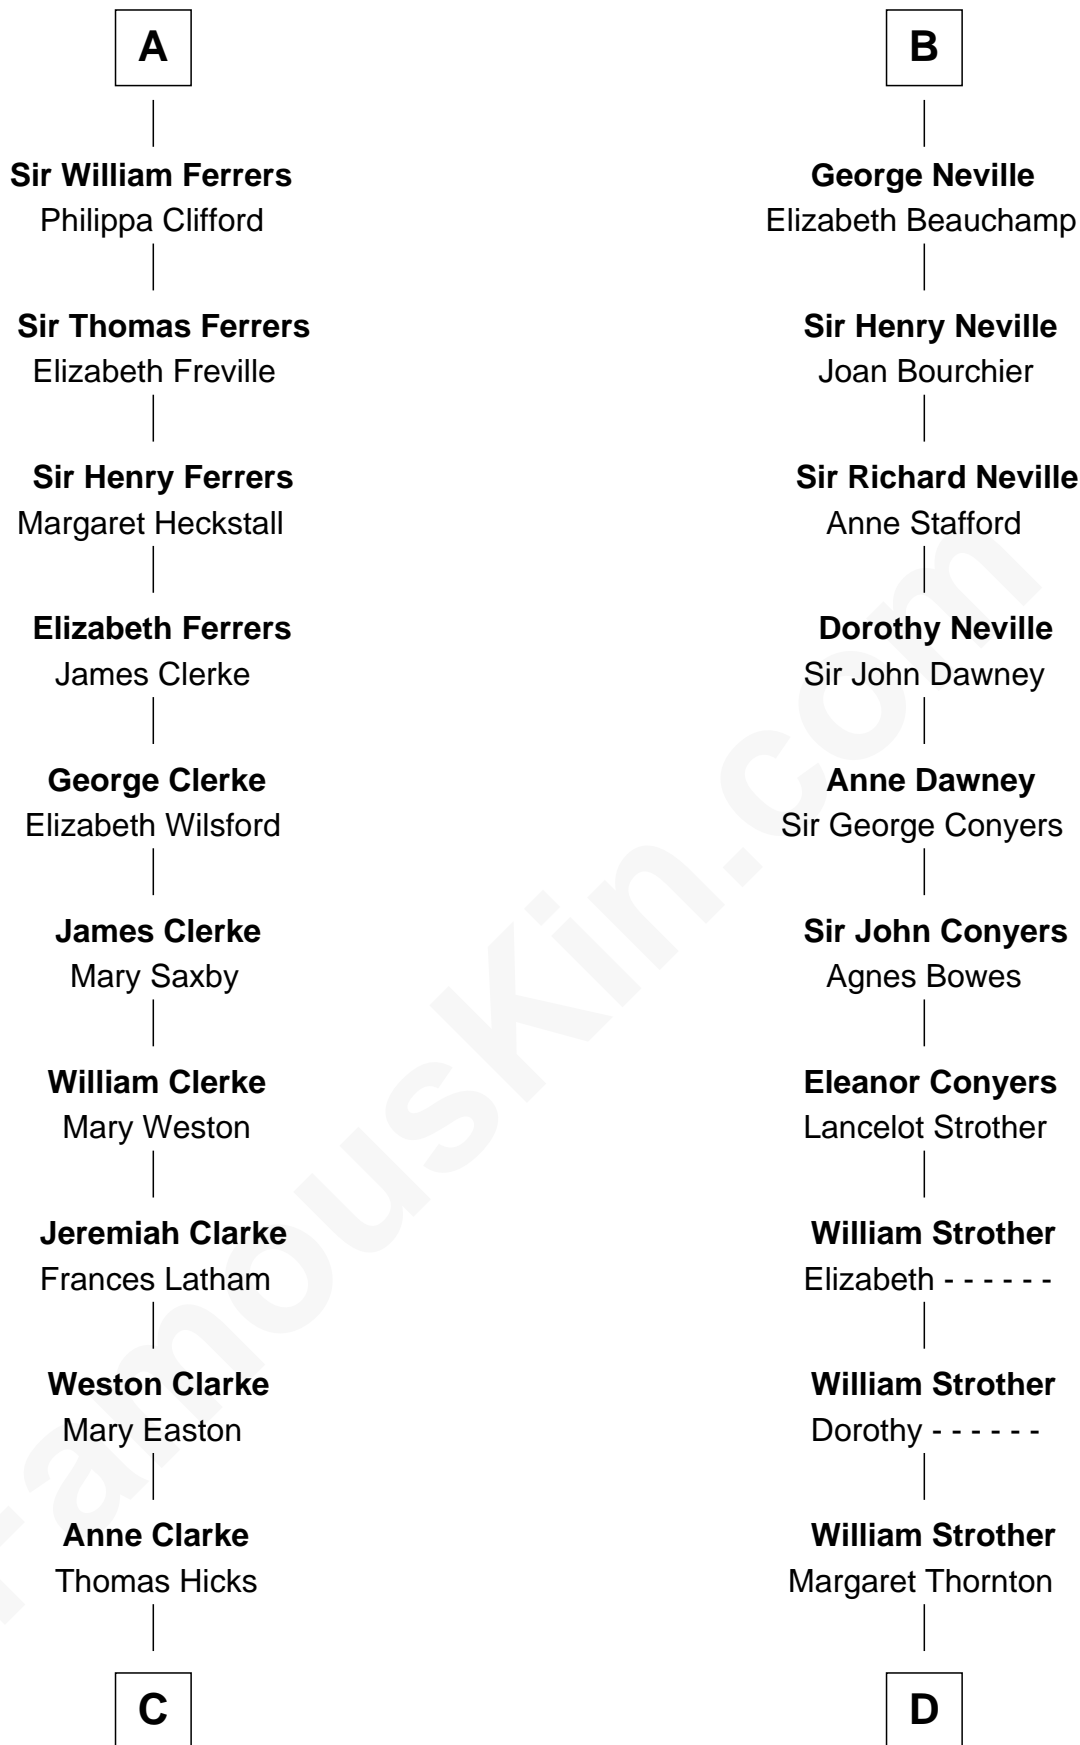

FamousKin.com Relationship Chart of

Susan B. Anthony

Women's Rights Advocate

20th cousin 1 time removed of

Zachary Taylor

12th U.S. President

C

Thomas Hicks
Judith Akin

Judith Hicks
David Anthony

Humphrey Anthony
Hannah Lapham

Daniel Anthony
Lucy Read

Susan B. Anthony
Women's Rights Advocate

D

Francis Strother
Susannah Dabney

William Strother
Sarah Bayly

Sarah Dabney Strother
Col. Richard Taylor

Zachary Taylor
12th U.S. President