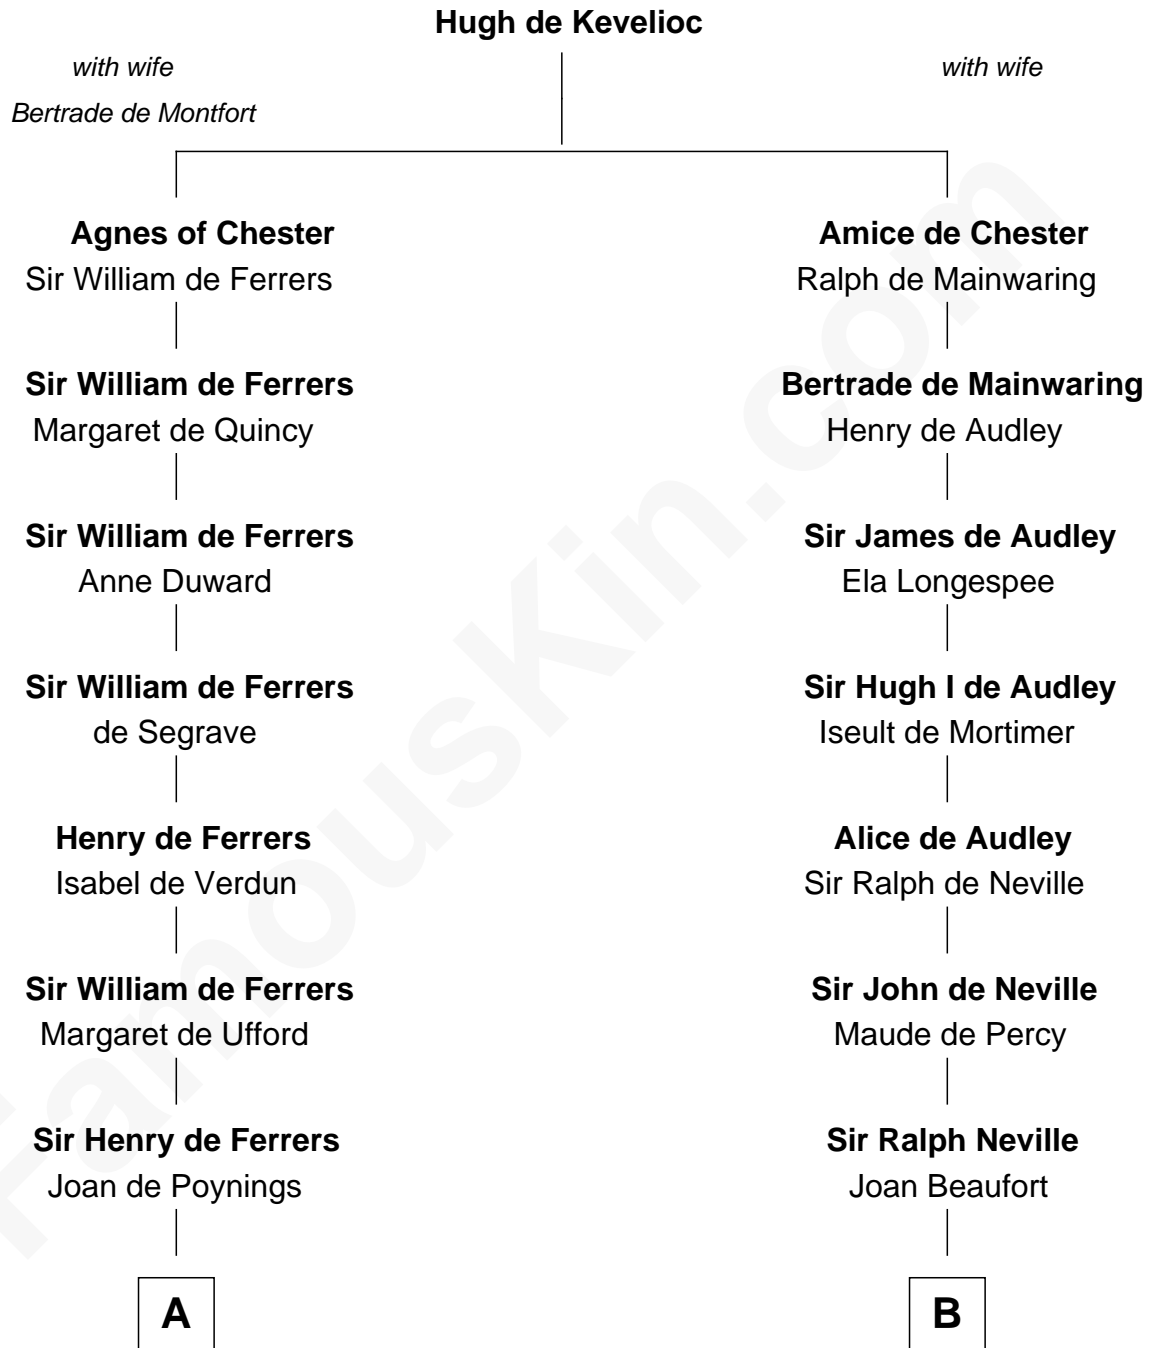

FamousKin.com Relationship Chart of

Susan B. Anthony

Women's Rights Advocate

20th cousin 1 time removed of

Zachary Taylor

12th U.S. President

C

Thomas Hicks
Judith Akin

Judith Hicks
David Anthony

Humphrey Anthony
Hannah Lapham

Daniel Anthony
Lucy Read

Susan B. Anthony
Women's Rights Advocate

D

Francis Strother
Susannah Dabney

William Strother
Sarah Bayly

Sarah Dabney Strother
Col. Richard Taylor

Zachary Taylor
12th U.S. President