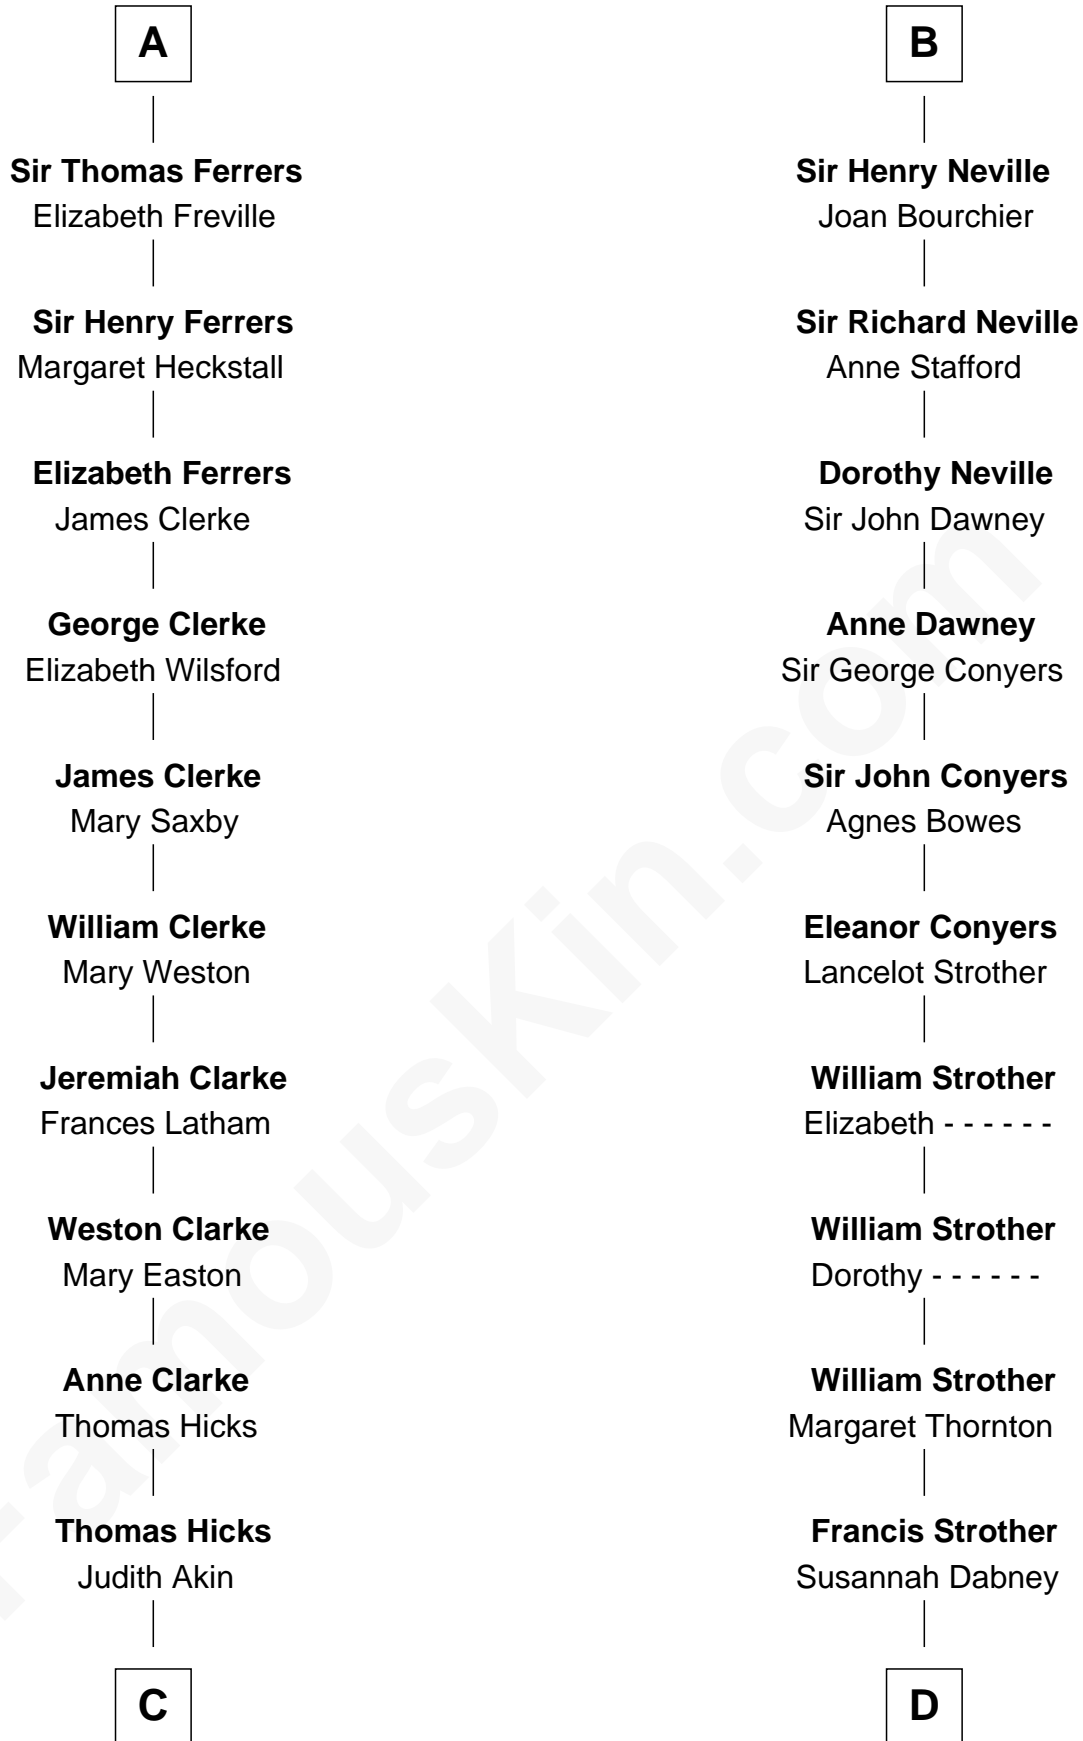

# FamousKin.com Relationship Chart of

**Susan B. Anthony**

*Women's Rights Advocate*

19th cousin 1 time removed of

**Zachary Taylor**

*12th U.S. President*

**Sir Roger de Quincy**

*Helen of Galloway*

Maude de Percy

**Sir Ralph Neville**

Joan Beaufort

**George Neville**

Elizabeth Beauchamp

**B**

**C**

**Judith Hicks**  
David Anthony

**Humphrey Anthony**  
Hannah Lapham

**Daniel Anthony**  
Lucy Read

**Susan B. Anthony**  
*Women's Rights Advocate*

**D**

**William Strother**  
Sarah Bayly

**Sarah Dabney Strother**  
Col. Richard Taylor

**Zachary Taylor**  
*12th U.S. President*

FamousKin.com