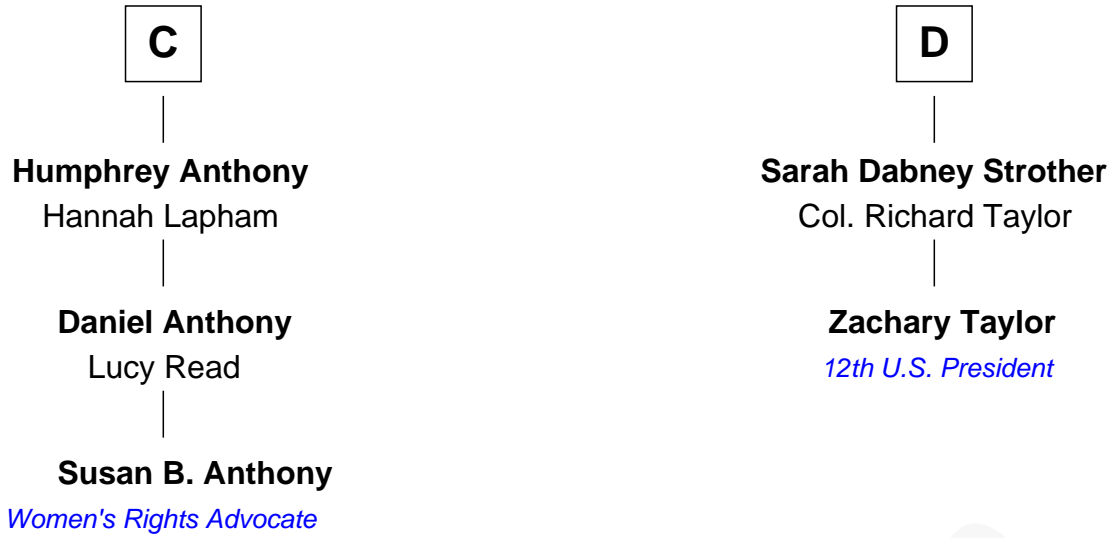

# FamousKin.com Relationship Chart of

**Susan B. Anthony**

*Women's Rights Advocate*

18th cousin 1 time removed of

**Zachary Taylor**

*12th U.S. President*

**Sir Humphrey de Bohun**

Eleanor de Braiose

**Elizabeth de Bohun**  
Sir Richard Fitzalan

**Elizabeth Fitzalan**  
Sir Robert Goushill

**Joan Goushill**  
Sir Thomas Stanley

**Katherine Stanley**  
Sir John Savage

**B**

FamousKin.com