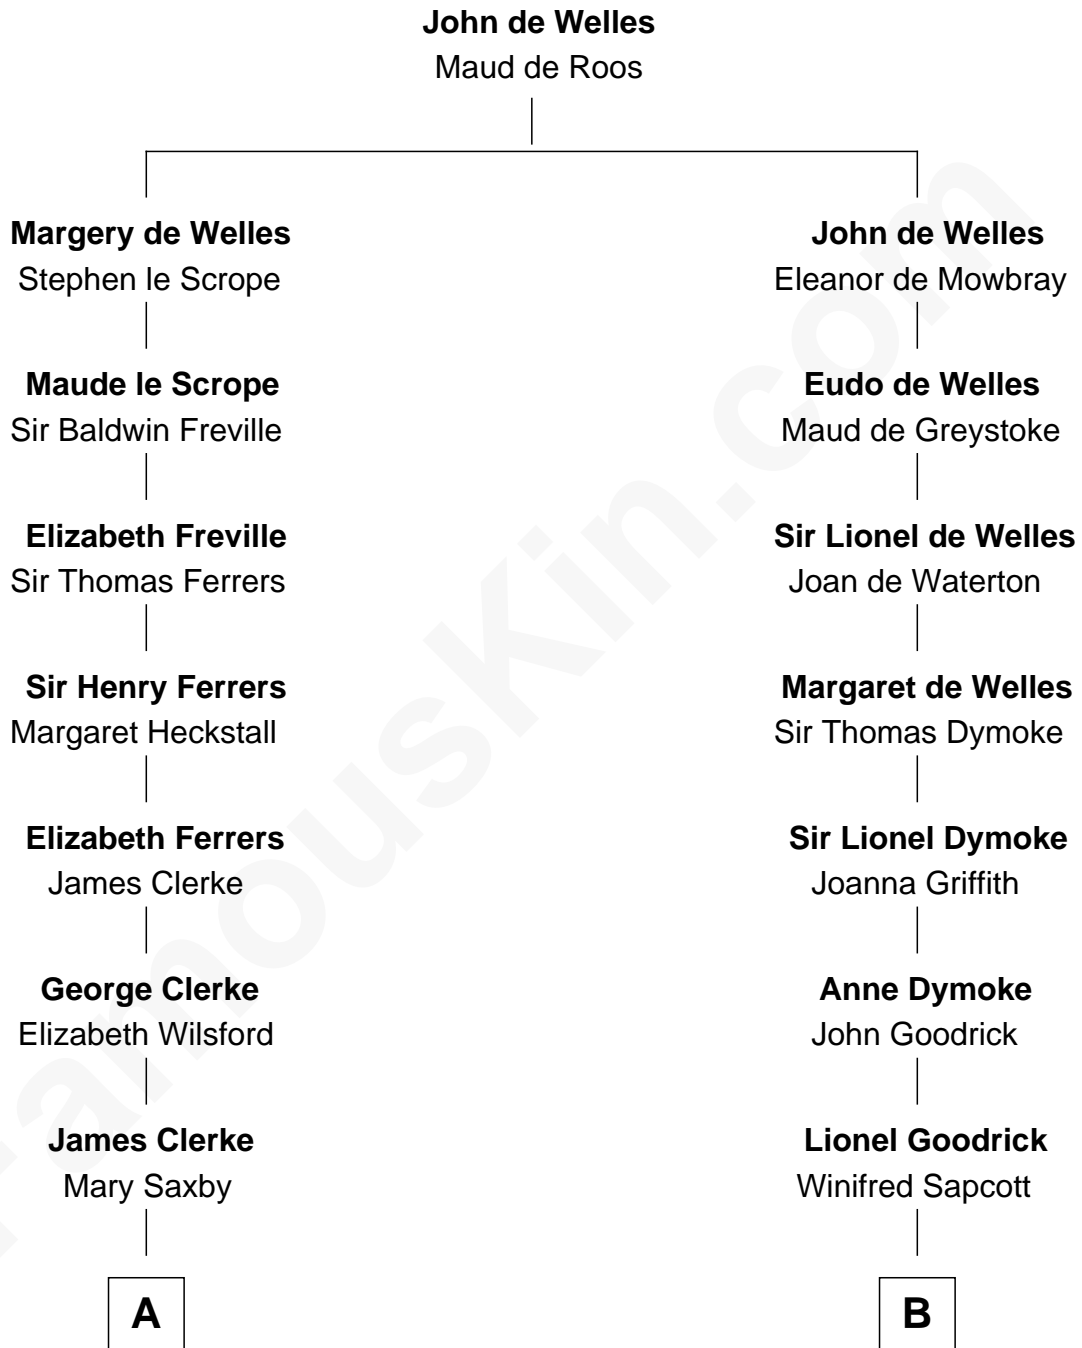

# FamousKin.com Relationship Chart of

**Susan B. Anthony**

*Women's Rights Advocate*

15th cousin 5 times removed of

**Dave Cowens**

*NBA Hall of Famer*

**C**

Charles Albert Atwood