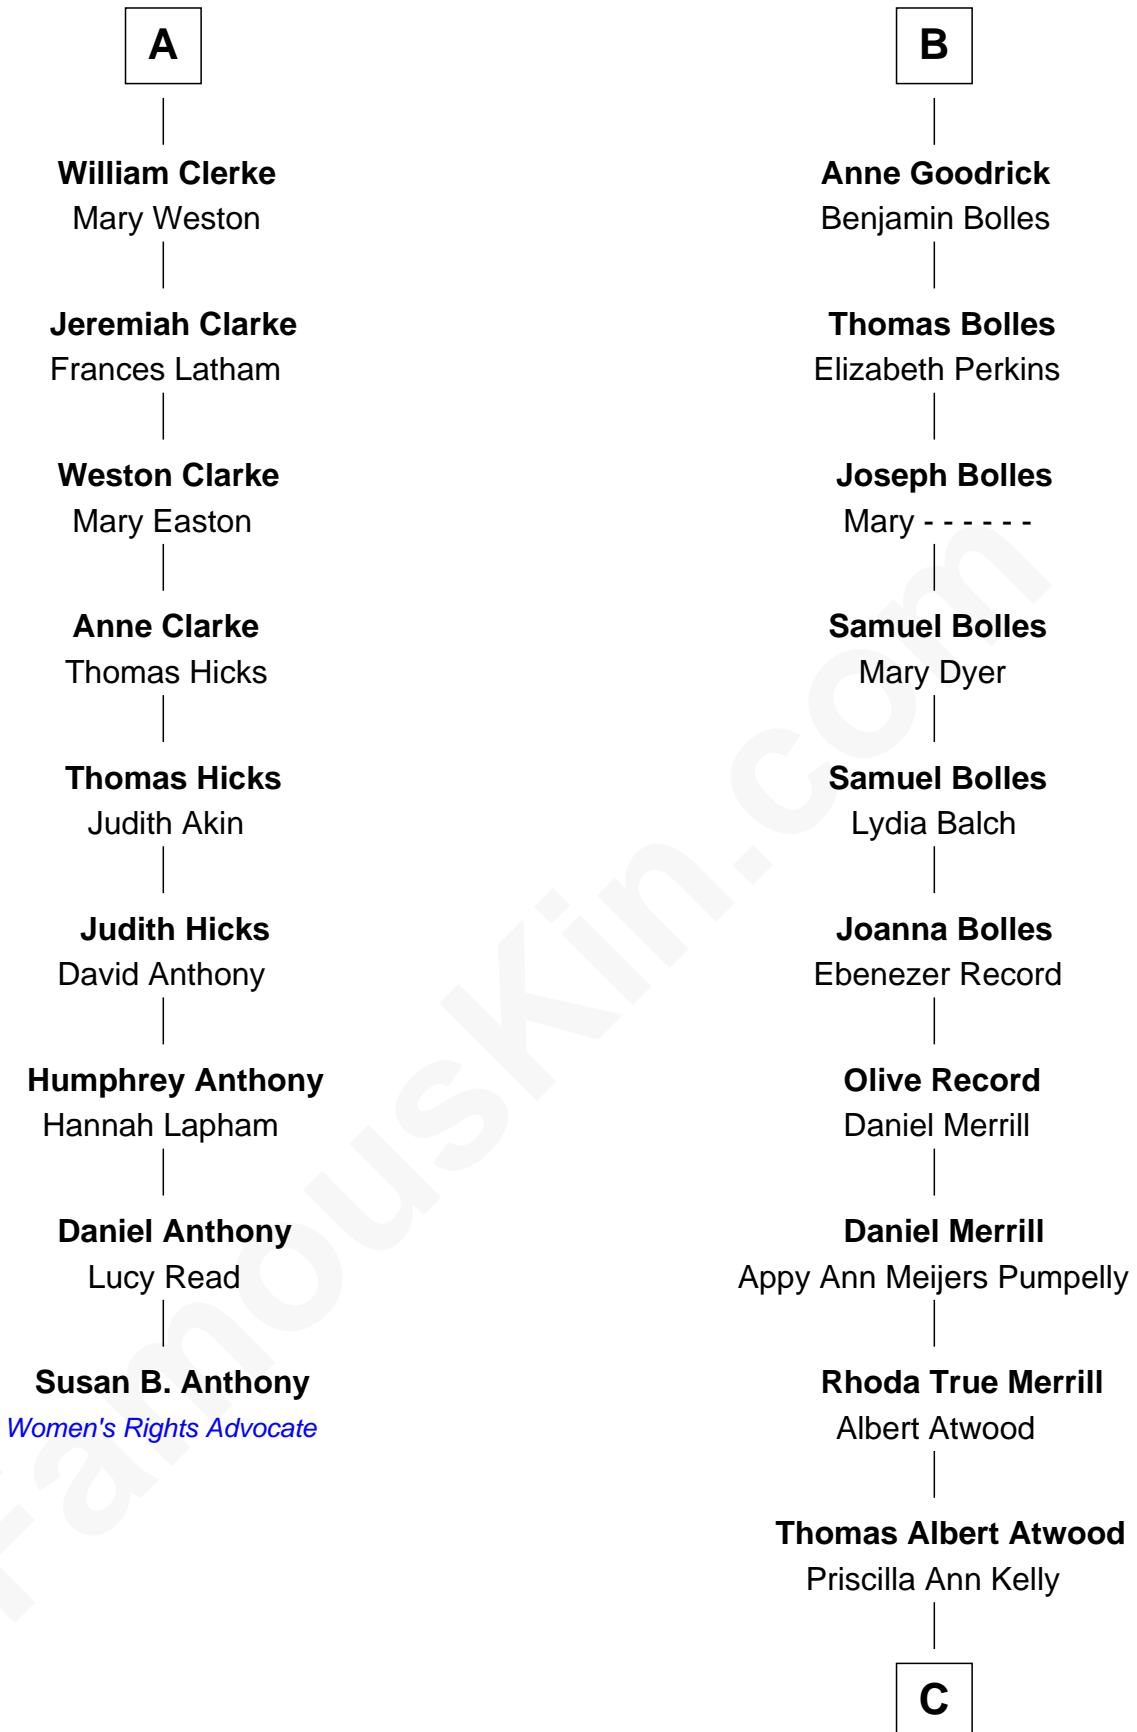

# FamousKin.com Relationship Chart of

**Susan B. Anthony**

*Women's Rights Advocate*

15th cousin 5 times removed of

**Dave Cowens**

*NBA Hall of Famer*

**C**

Charles Albert Atwood

Mina Sylvia Cundiff

Stanley True Atwood

Dorothy Ann Ulrich

Ruth Ellen Atwood

John Joseph Cowens

Dave Cowens

*NBA Hall of Famer*

FamousKin.com