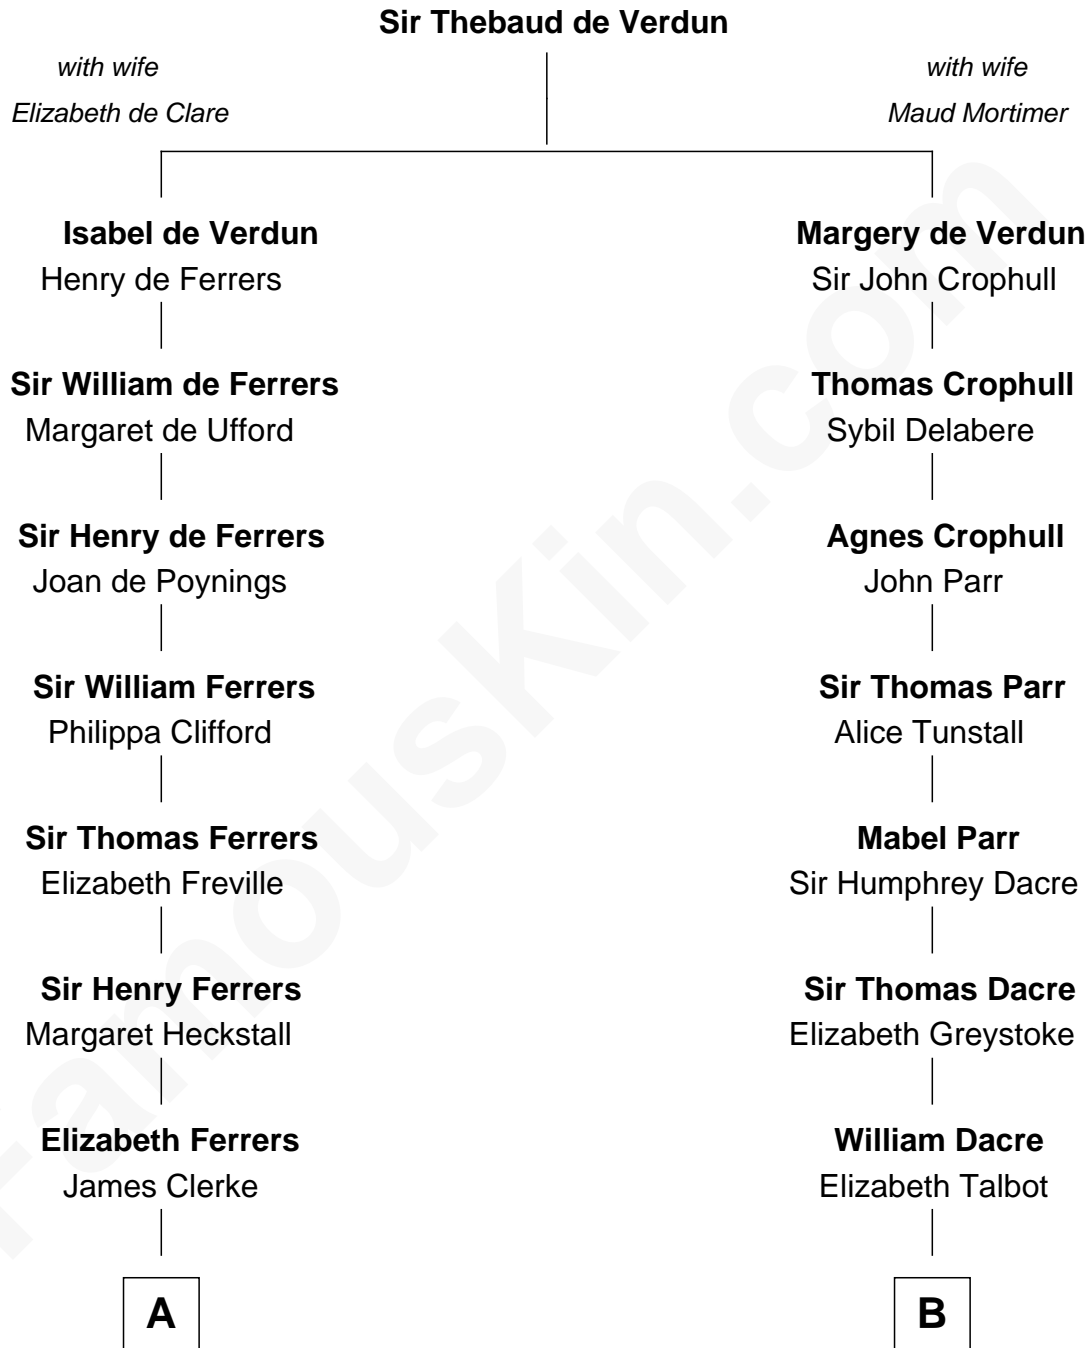

FamousKin.com Relationship Chart of

Susan B. Anthony

Women's Rights Advocate

17th cousin 4 times removed of

Kit Harington

TV Actor - "Game of Thrones"

C

Edward Henry Legge
Cordelia Twysden Molesworth

Lois Marjorie Legge
Ernest Wriothesley Denny

Lavender Cecilia Denny
John Charles Dundas Harington

Sir David Richard Harington
Deborah Jane Catesby

Kit Harington
TV Actor - "Game of Thrones"