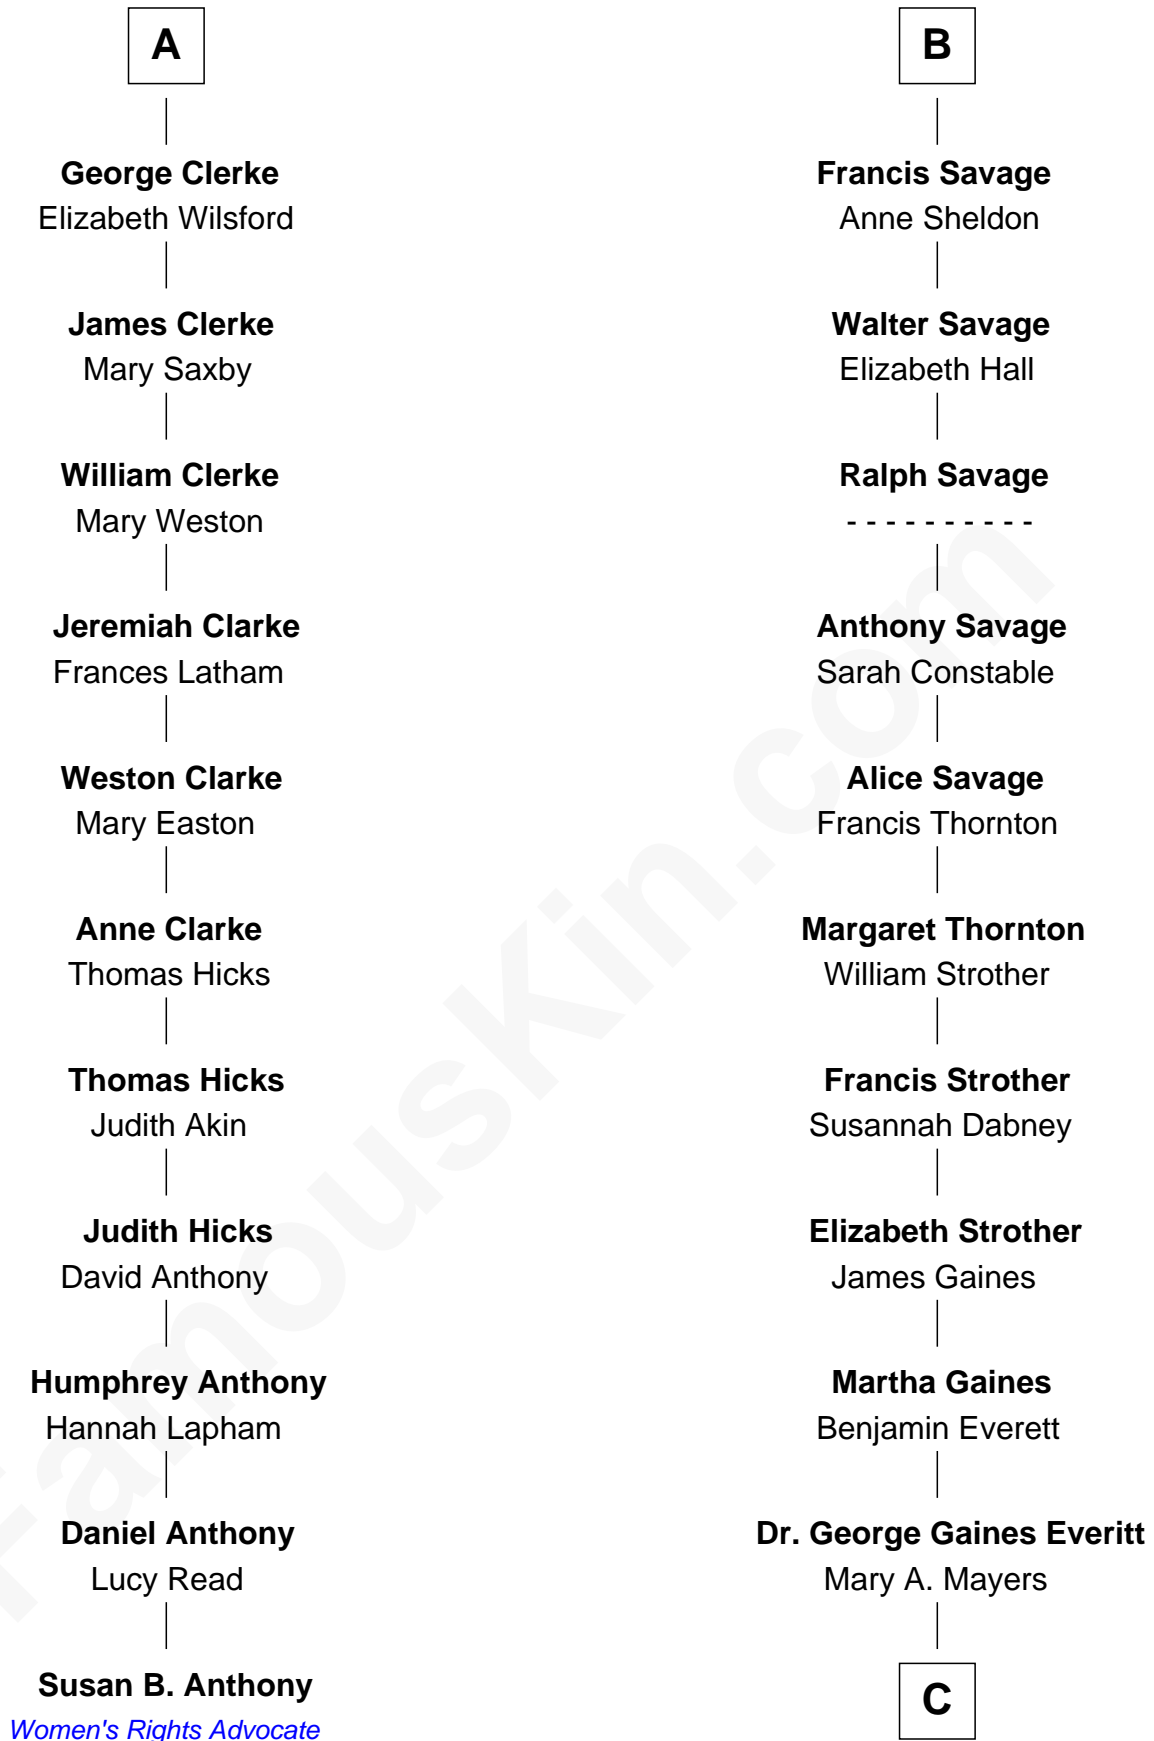

FamousKin.com Relationship Chart of

Susan B. Anthony

Women's Rights Advocate

17th cousin 3 times removed of

William H. Macy

TV and Movie Actor

Bartholomew de Badlesmere

Margaret de Clare

Margery de Badlesmere

Sir William de Ros

Maud de Roos

John de Welles

Margery de Welles

Stephen le Scrope

Maude le Scrope

Sir Baldwin Freville

Sir William de Bohun

Elizabeth de Bohun

Sir Richard Fitzalan

Elizabeth Fitzalan

Sir Robert Goushill

Joan Goushill

Sir Thomas Stanley

Katherine Stanley

Sir John Savage

Sir Christopher Savage

Anne Stanley

Sir Christopher Savage

Anne Lygon

B

C

—
Horace Benjamin Everitt