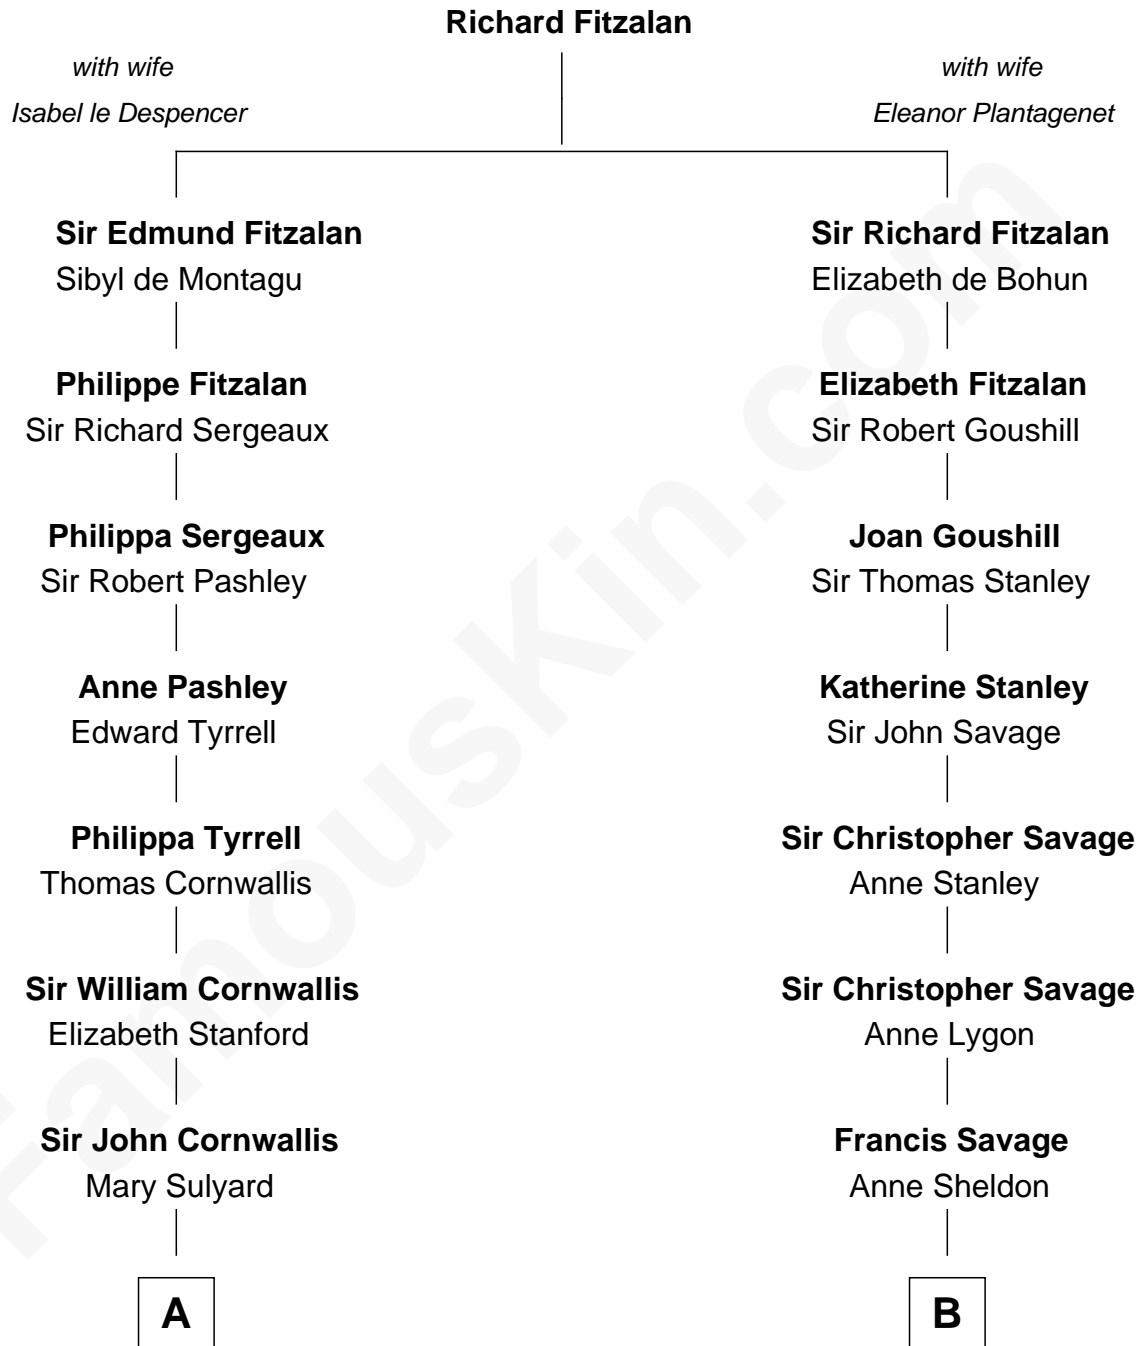

FamousKin.com

Relationship Chart of

Susan B. Anthony

Women's Rights Advocate

17th cousin 2 times removed of

William H. Macy
TV and Movie Actor

C

Mary Lois Everitt
Clement Overstreet

Lois Elizabeth Overstreet
William Hall Macy

William H. Macy
TV and Movie Actor

FamousKin.com