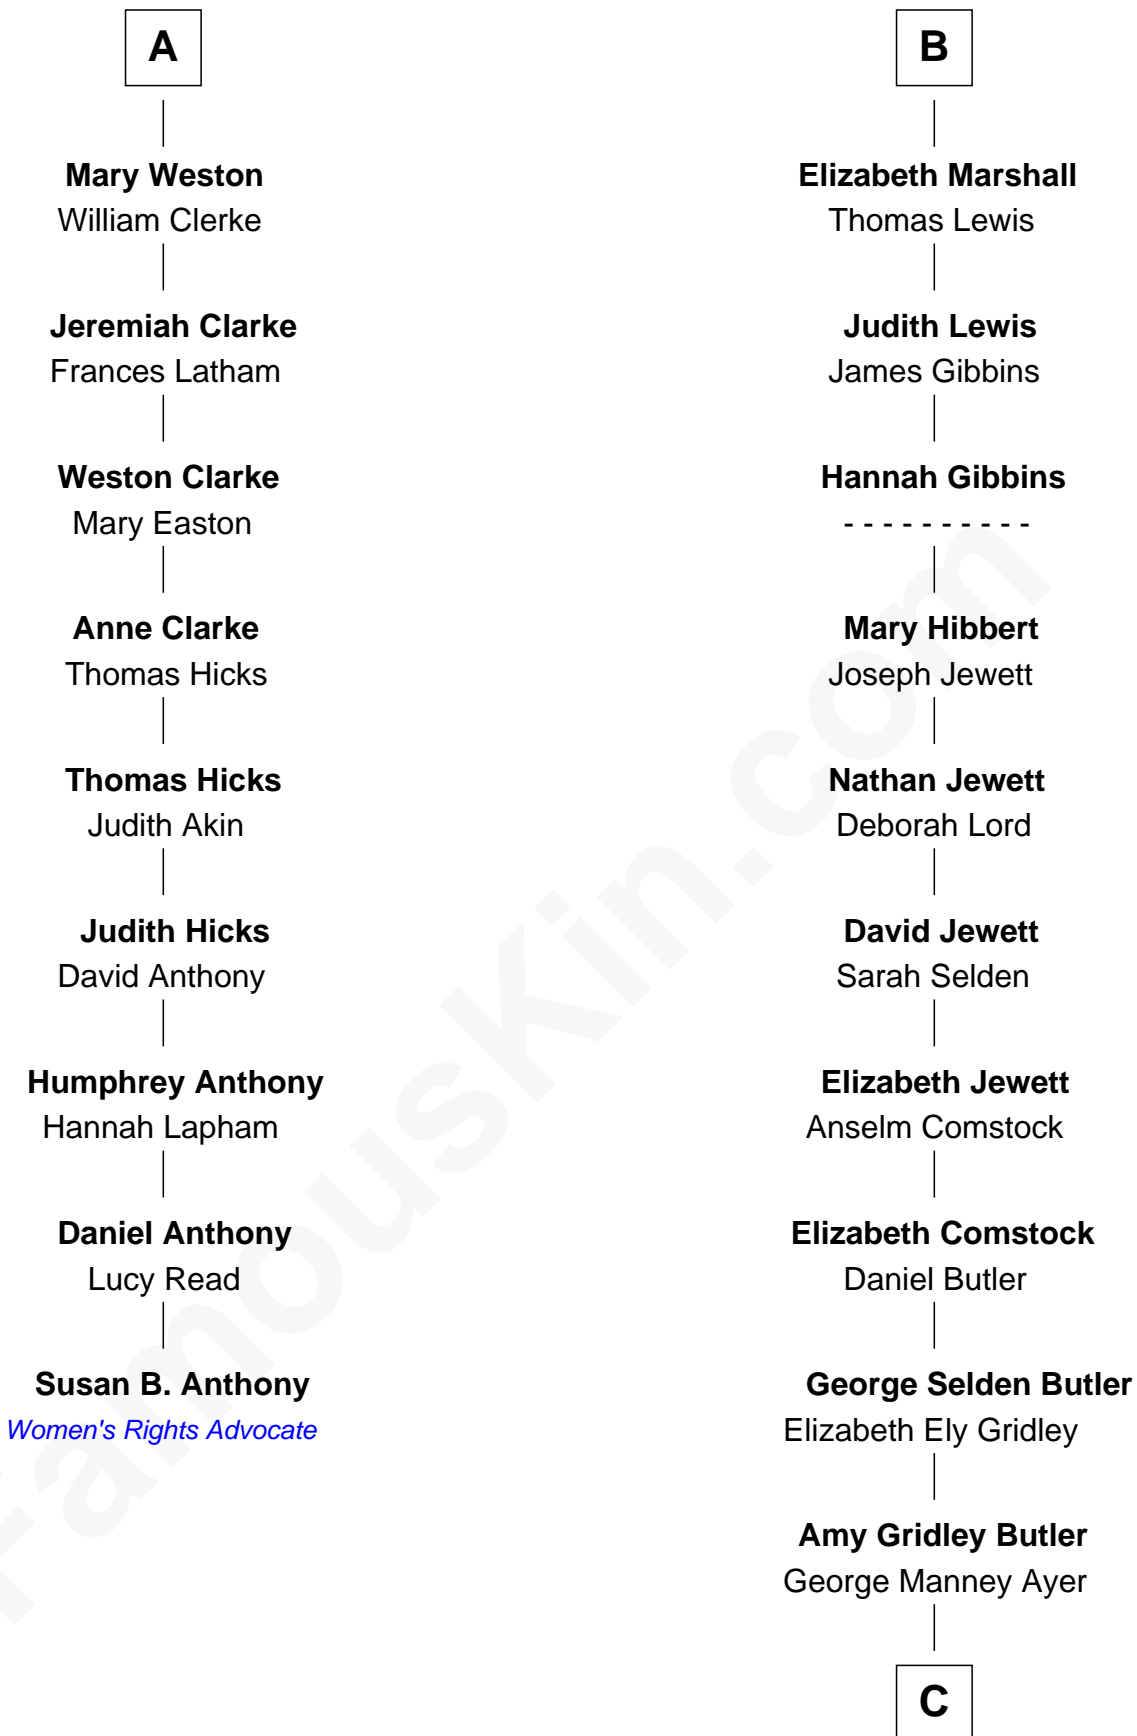

FamousKin.com Relationship Chart of

Susan B. Anthony

Women's Rights Advocate

15th cousin 4 times removed of

Gerald Ford

38th U.S. President

Sir Walter Blount

Sancha de Ayala

Sir Thomas Blount

Margaret de Gresley

Sanchia Blount

Edward Langford

Alice Langford

John Stradling

Anne Stradling

Sir John Danvers

John Harpersfield

Edward Harpersfield alias Mytton

Anne Skrimshire

Katherine Mytton

Roger Marshall

B

C

Adele Augusta Ayer
Levi Addison Gardner

Dorothy Ayer Gardner
Leslie Lynch King

Gerald Ford
38th U.S. President

FamousKin.com